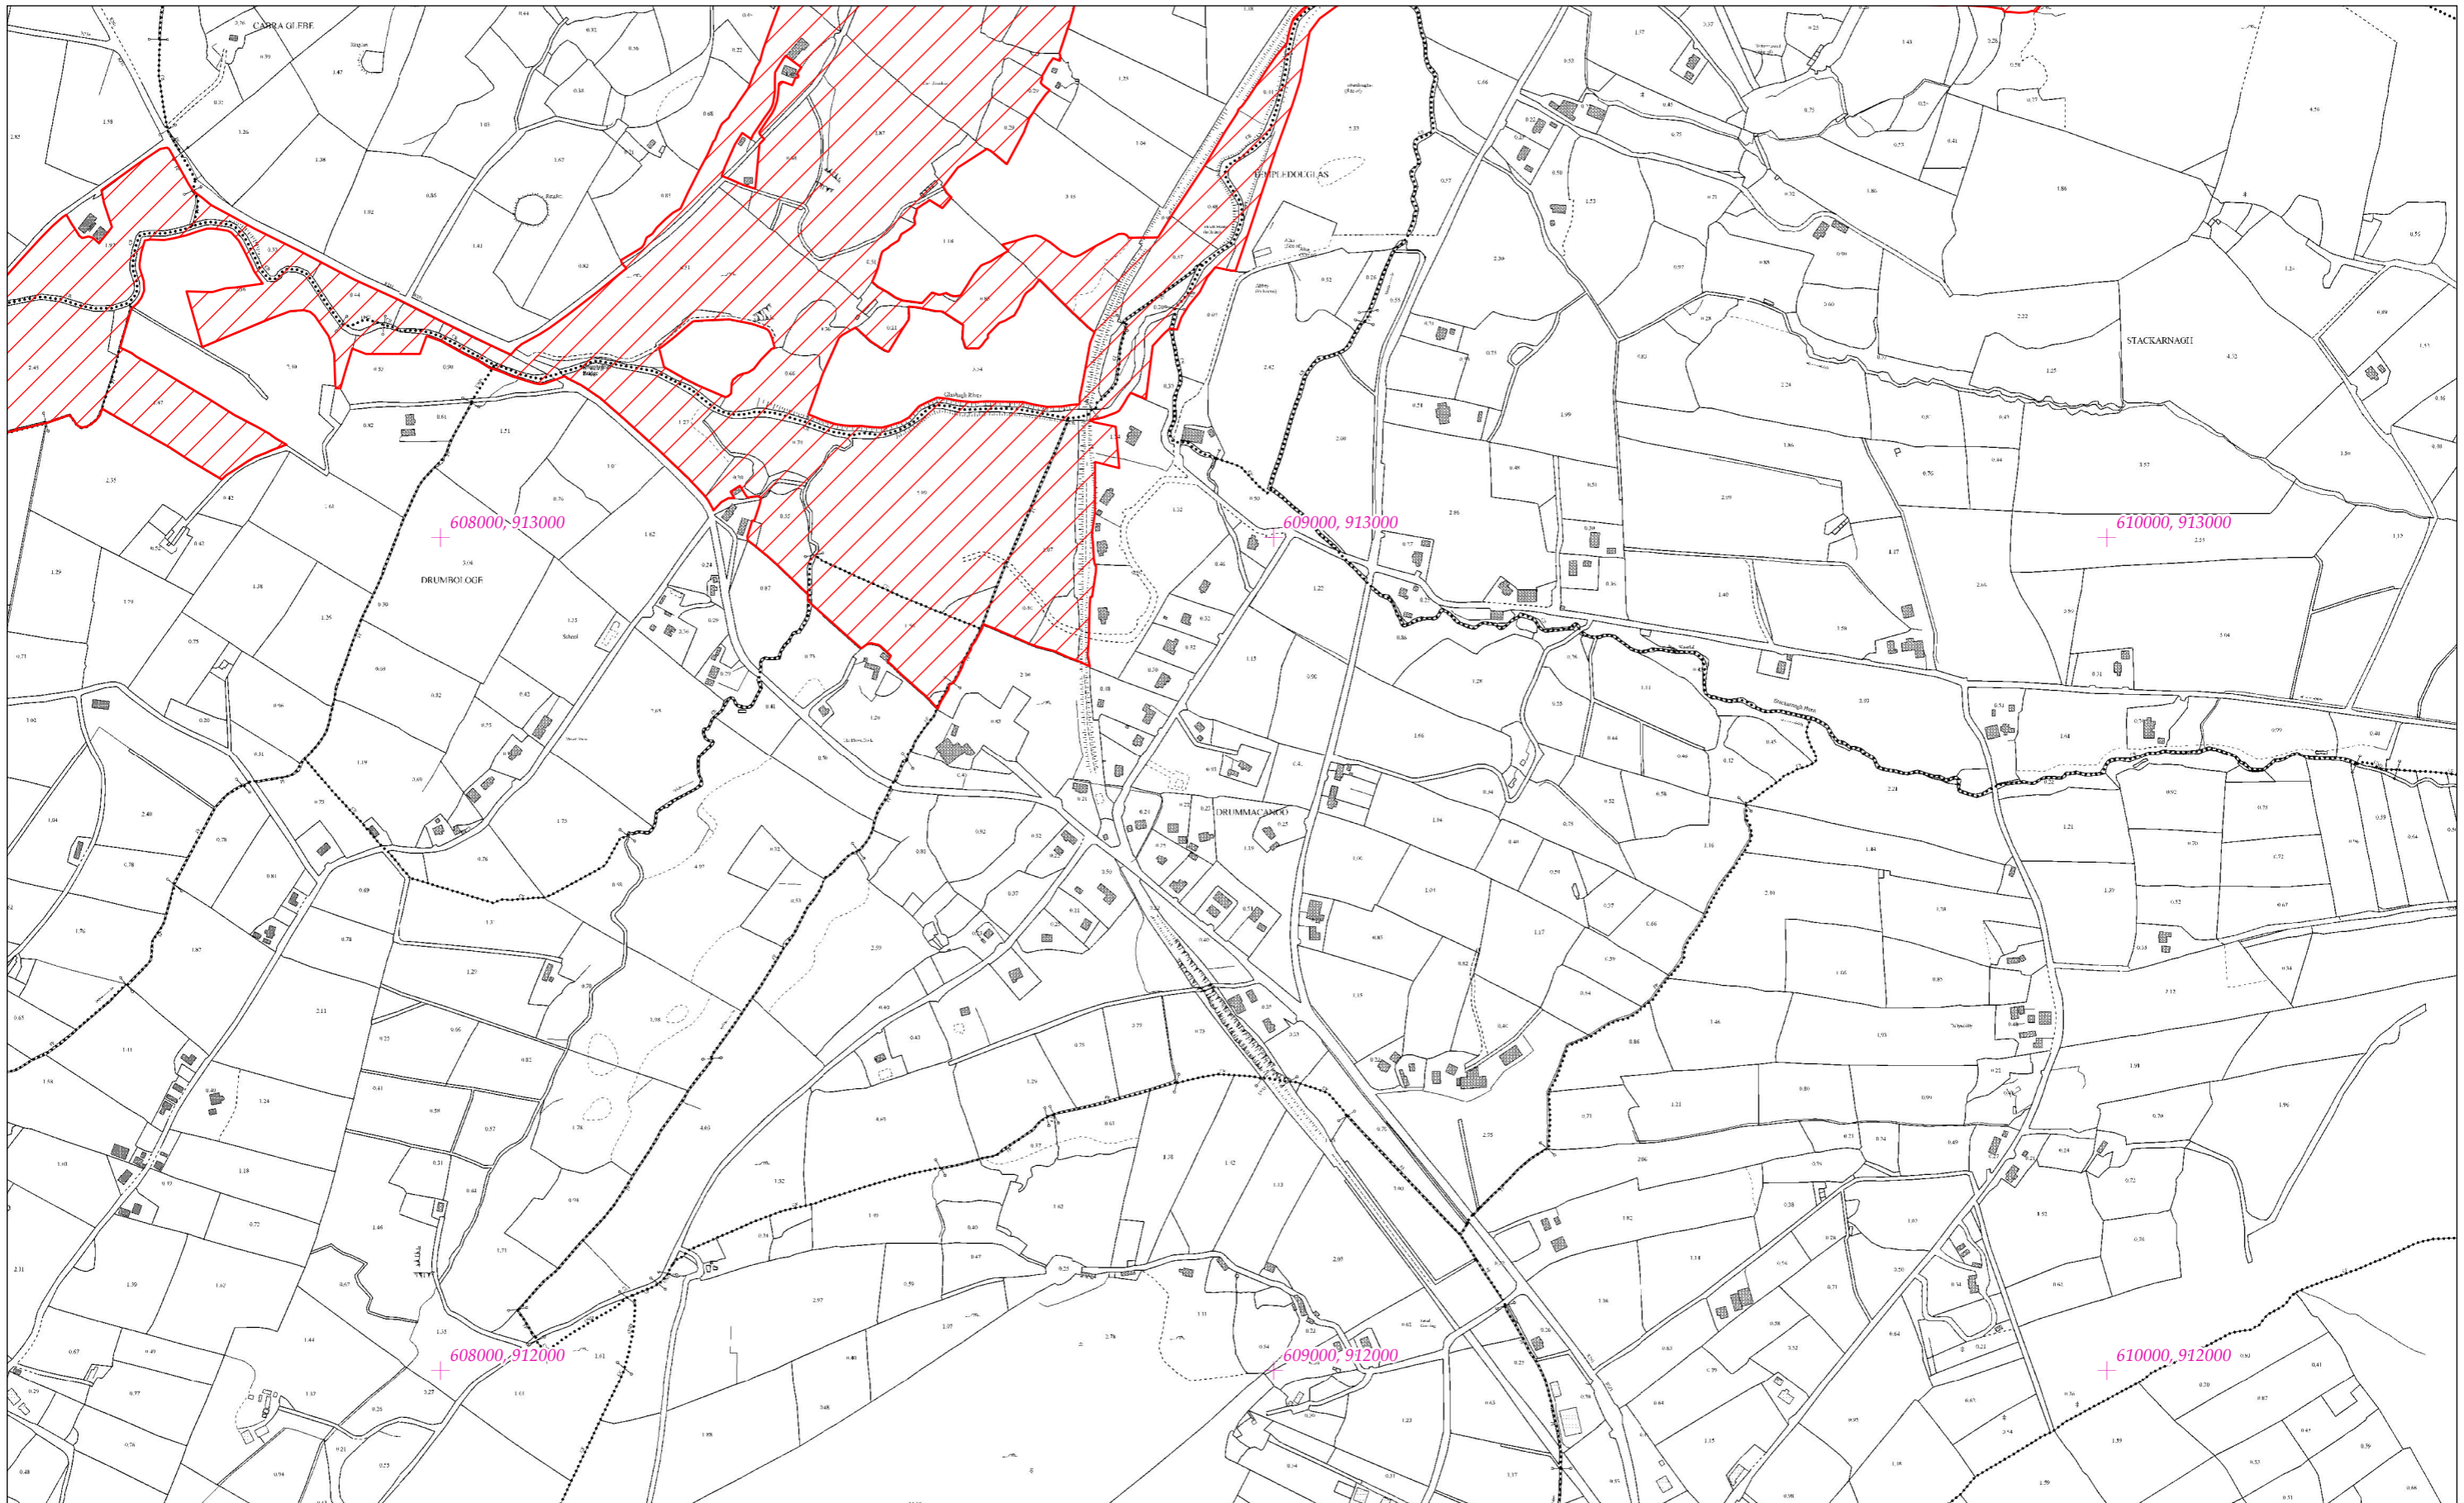

LCS na Leanainne
Leannan River SAC

1:5000 O.S. TILE 0258b 38 of 39

0 0.5km

Scála / Scale 1:7,500

SITE CODE

002176

Leagan / Version: 3.02

Arna chló an / Printed on: 03/04/2023