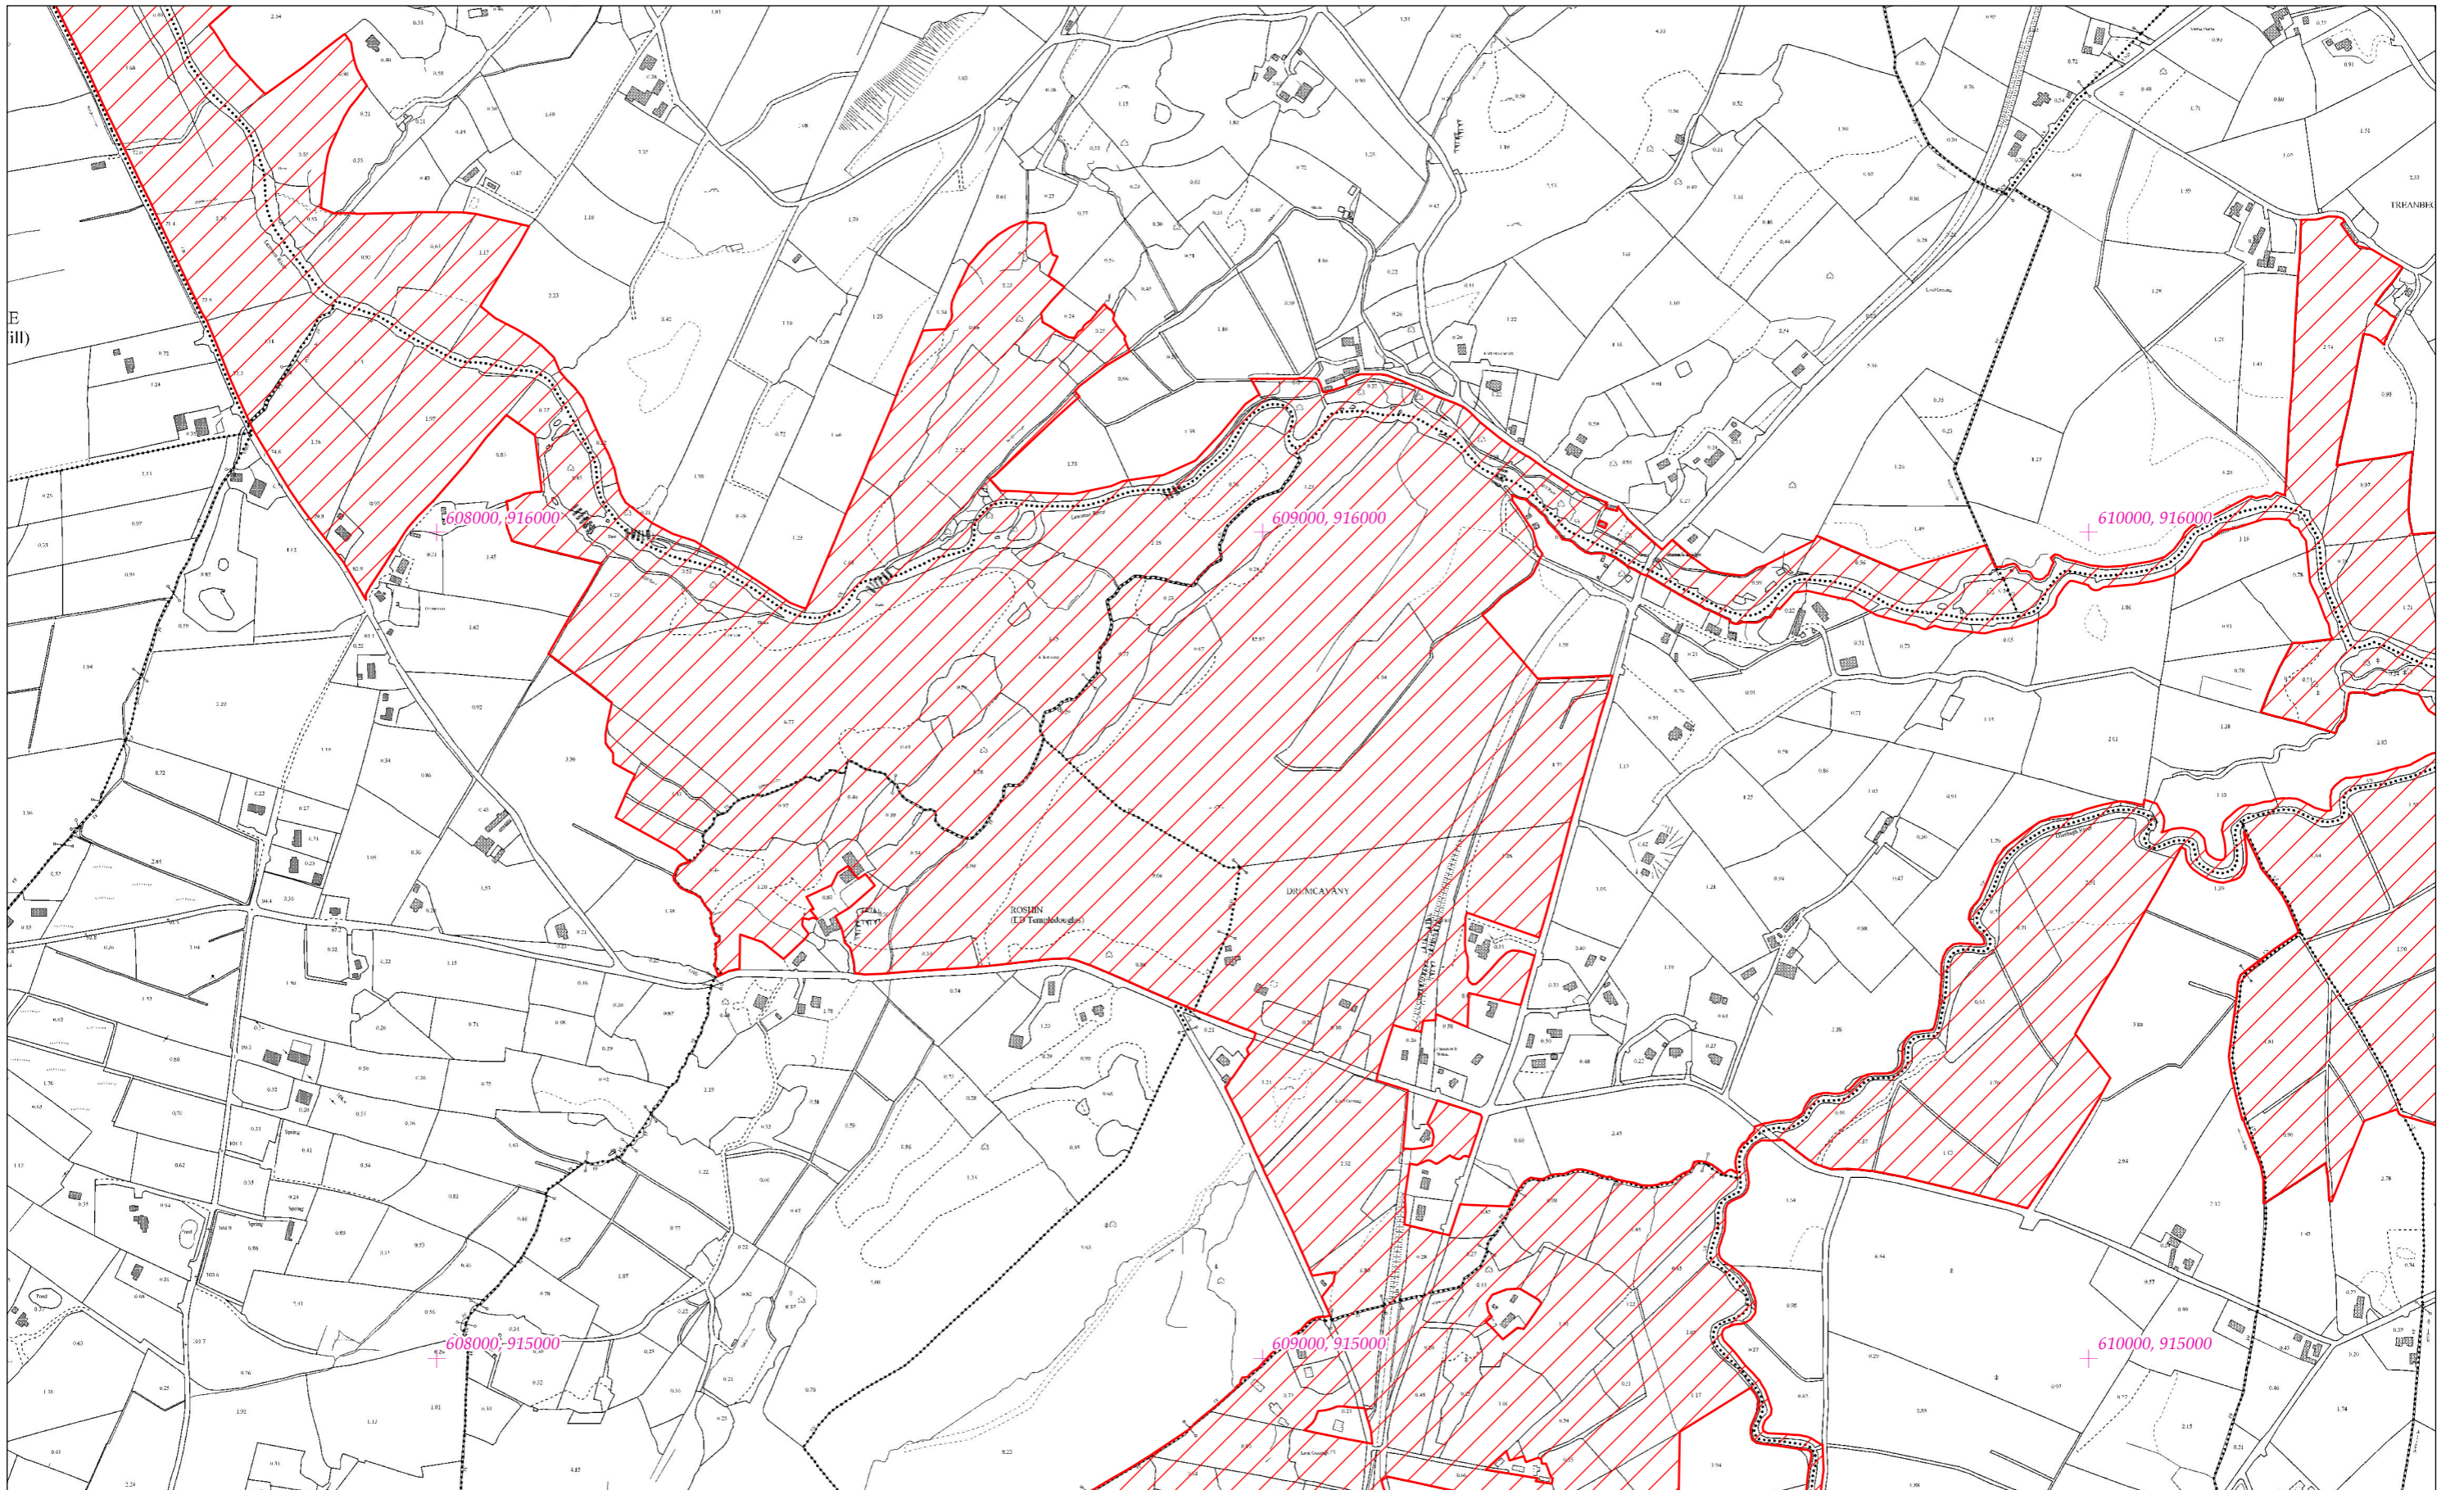

LCS na Leannainne
Leannan River SAC

1:5000 O.S. TILE 0233b 27 of 39

0 0.5km

Scála / Scale 1:7,500

SITE CODE

002176

Leagan / Version: 3.02

Arna chló an / Printed on: 03/04/2023