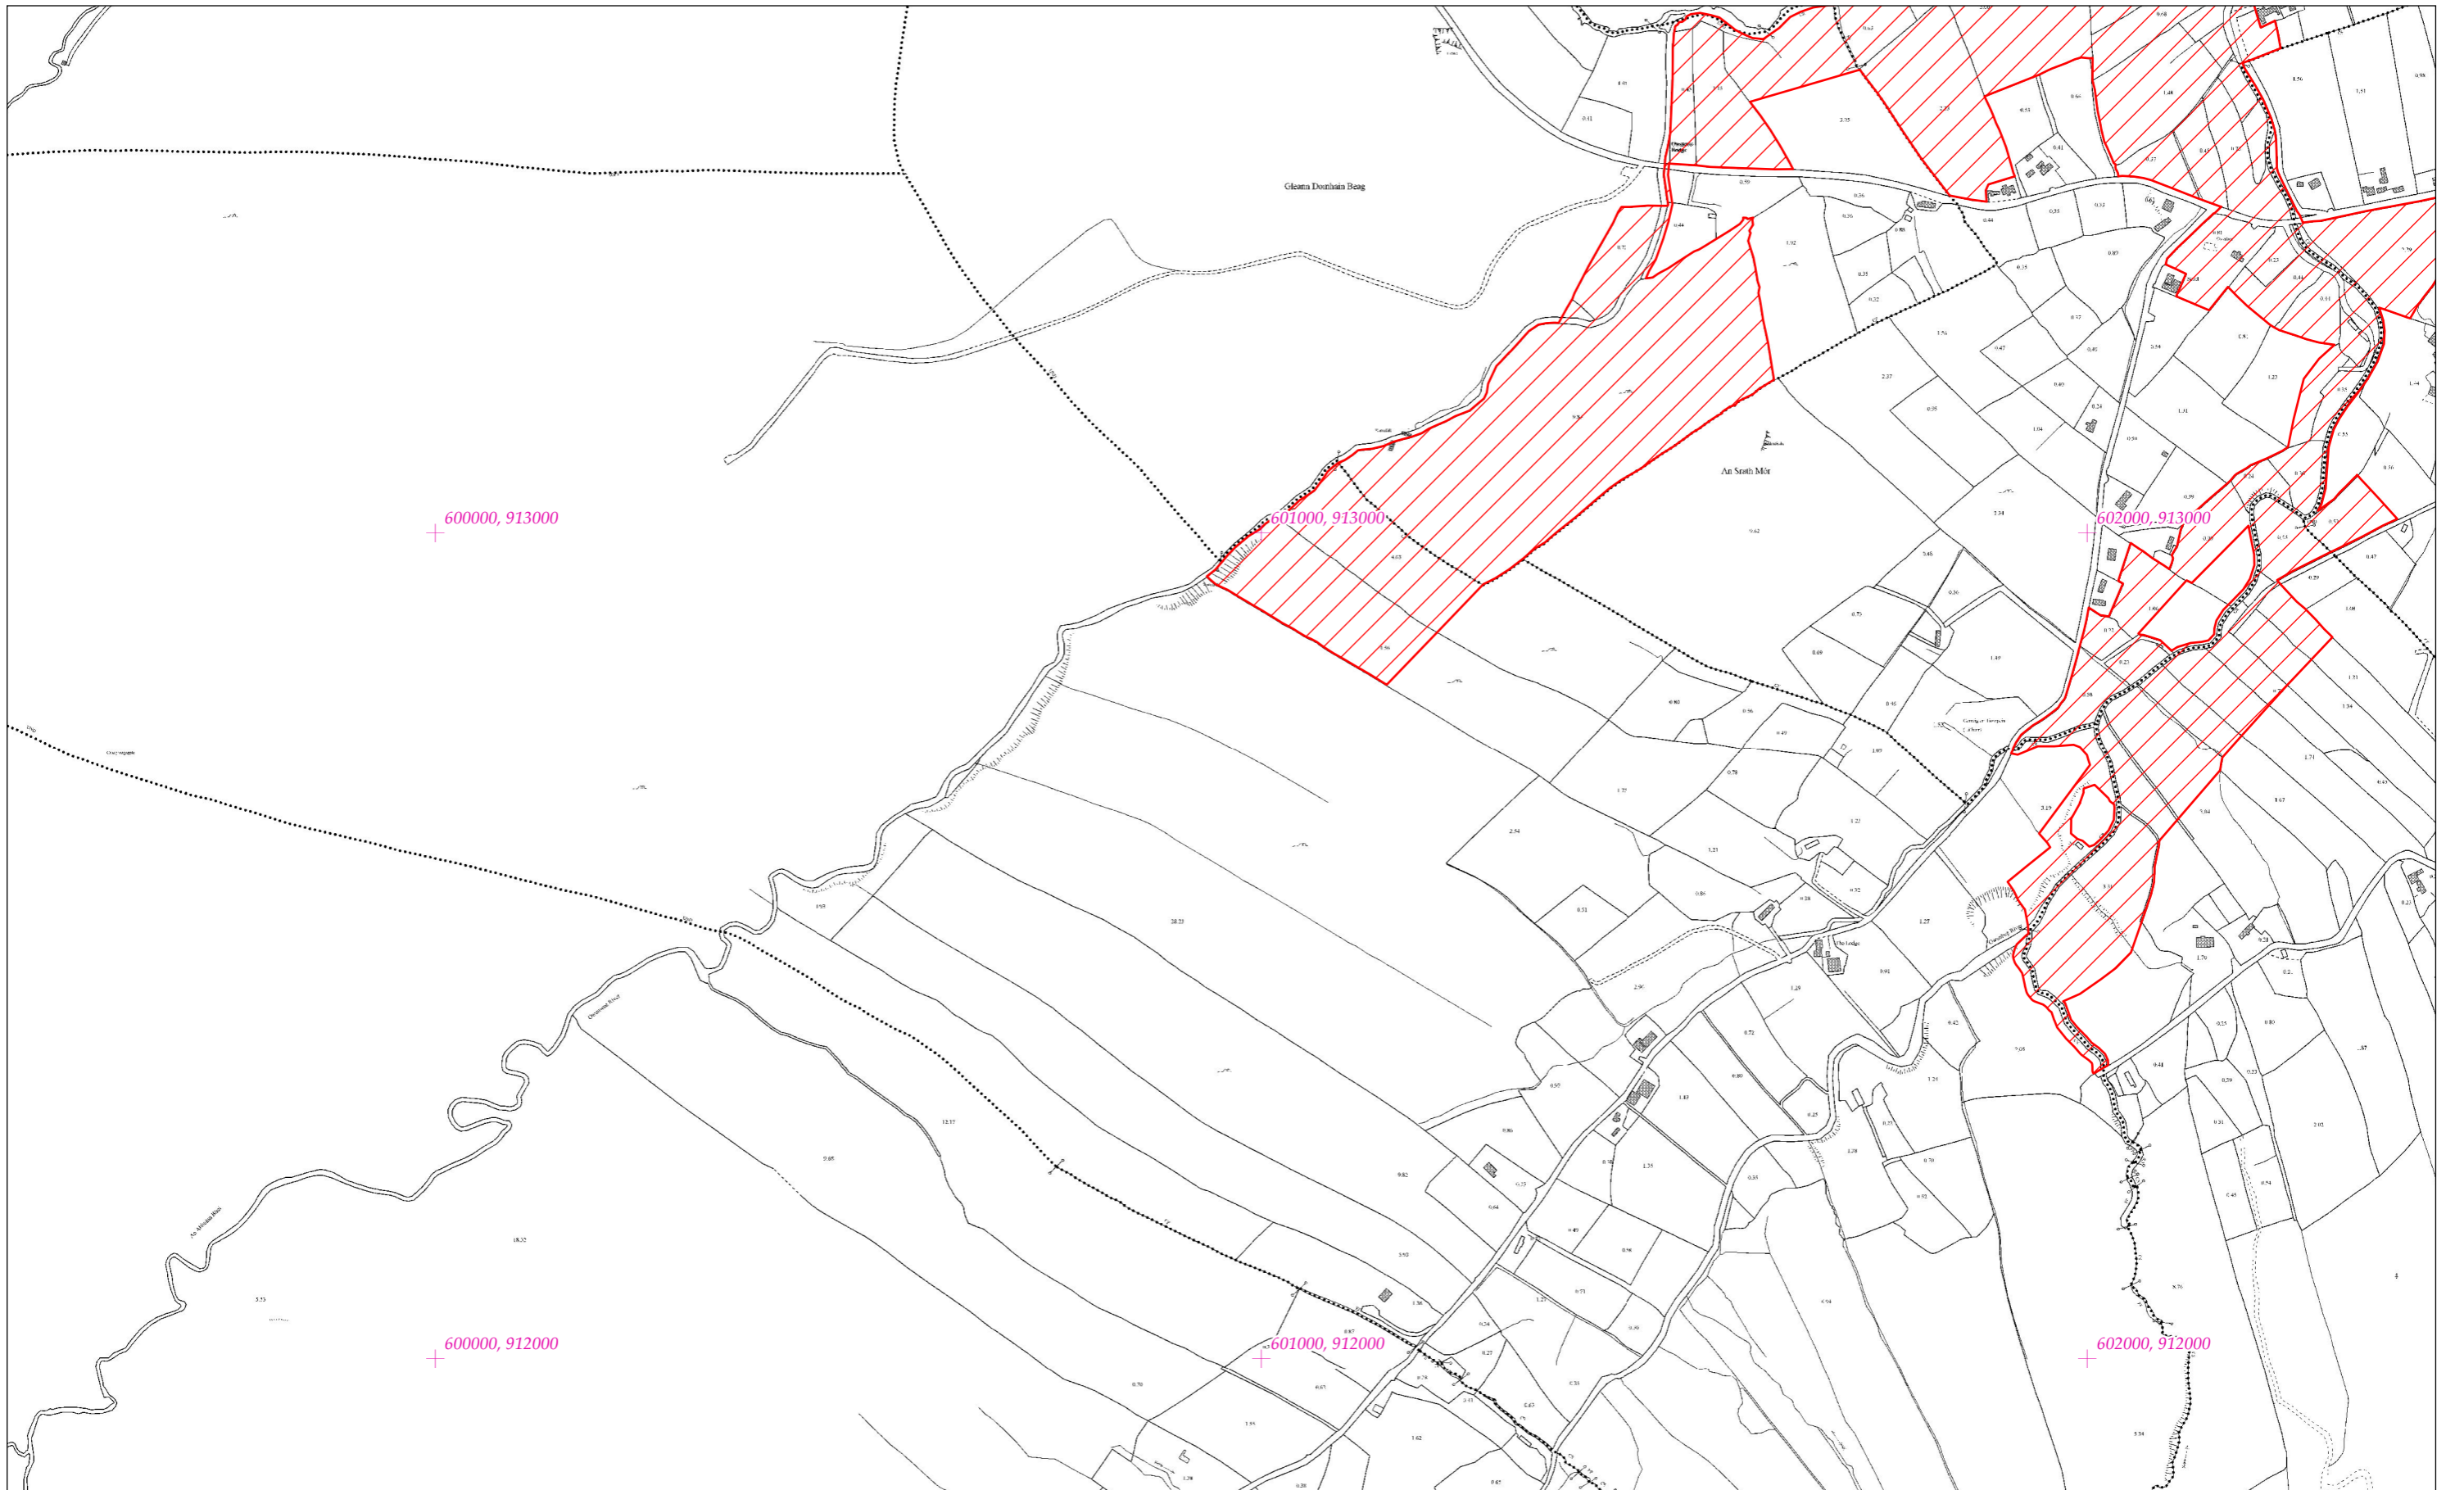

Rialachán 4(1)(b) / Regulation 4(1)(b)

Leathanach 33 de 39 (Co. Dhún na nGall)
Page 33 of 39 (Co. Donegal)

LIMISTÉAR FAOI CHAOMHNÚ SPEISIALTA
SPECIAL AREA OF CONSERVATION

Suirbhéireacht Ordanáis Éireann Ceadúnas Uimhir OSI-NMA-014 © OSI / Rialtas na hÉireann
Ordnance Survey Ireland Licence No. OSI-NMA-014 © Ordnance Survey Ireland / Government of Ireland
Córas Comhordanáidí: Trasteilgean Mercator na hÉireann / Co-ordinate System: Irish Transverse Mercator

LCS na Leannainne
Leannan River SAC

1:5000 O.S. TILE 0256c 33 of 39

0 0.5km

Scála / Scale 1:7,500

SITE CODE

002176

Leagan / Version: 3.02

Arna chló an / Printed on: 03/04/2023