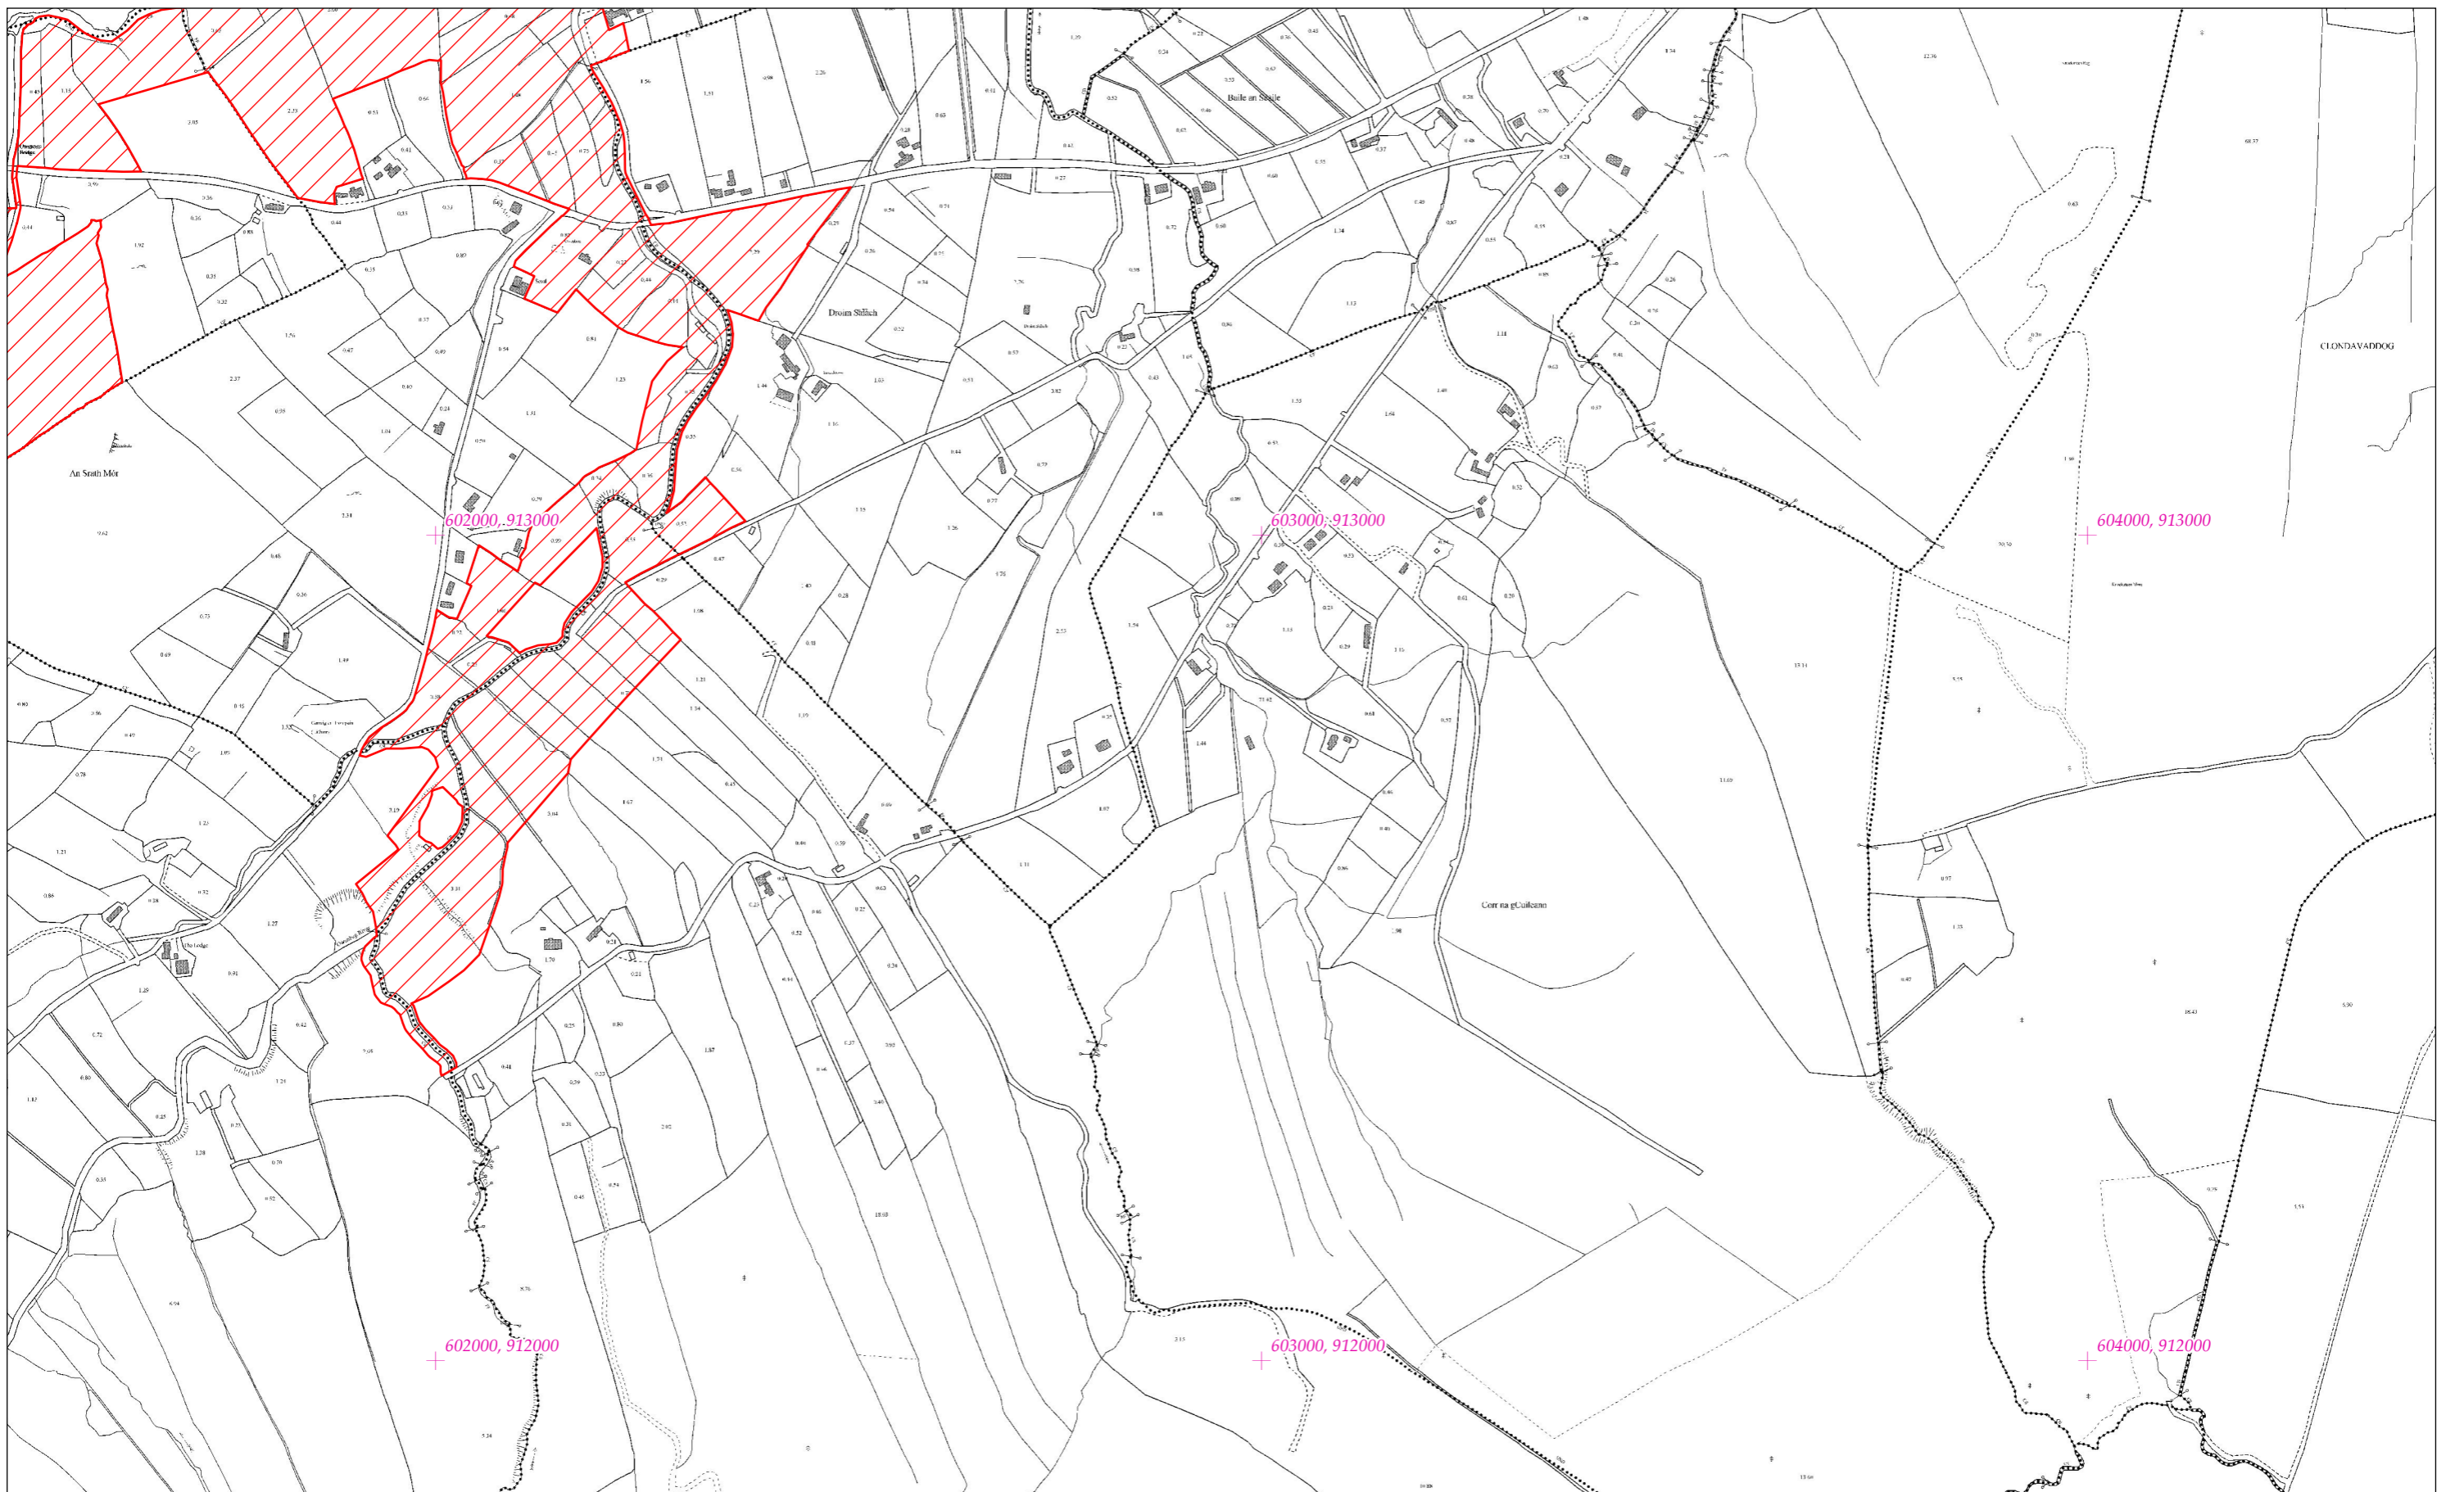

LCS na Leannainne
Leannan River SAC

1:5000 O.S. TILE 0256c 33 of 39

0 0.5km

Scála / Scale 1:7,500

SITE CODE

002176

Leagan / Version: 3.02

Arna chló an / Printed on: 03/04/2023