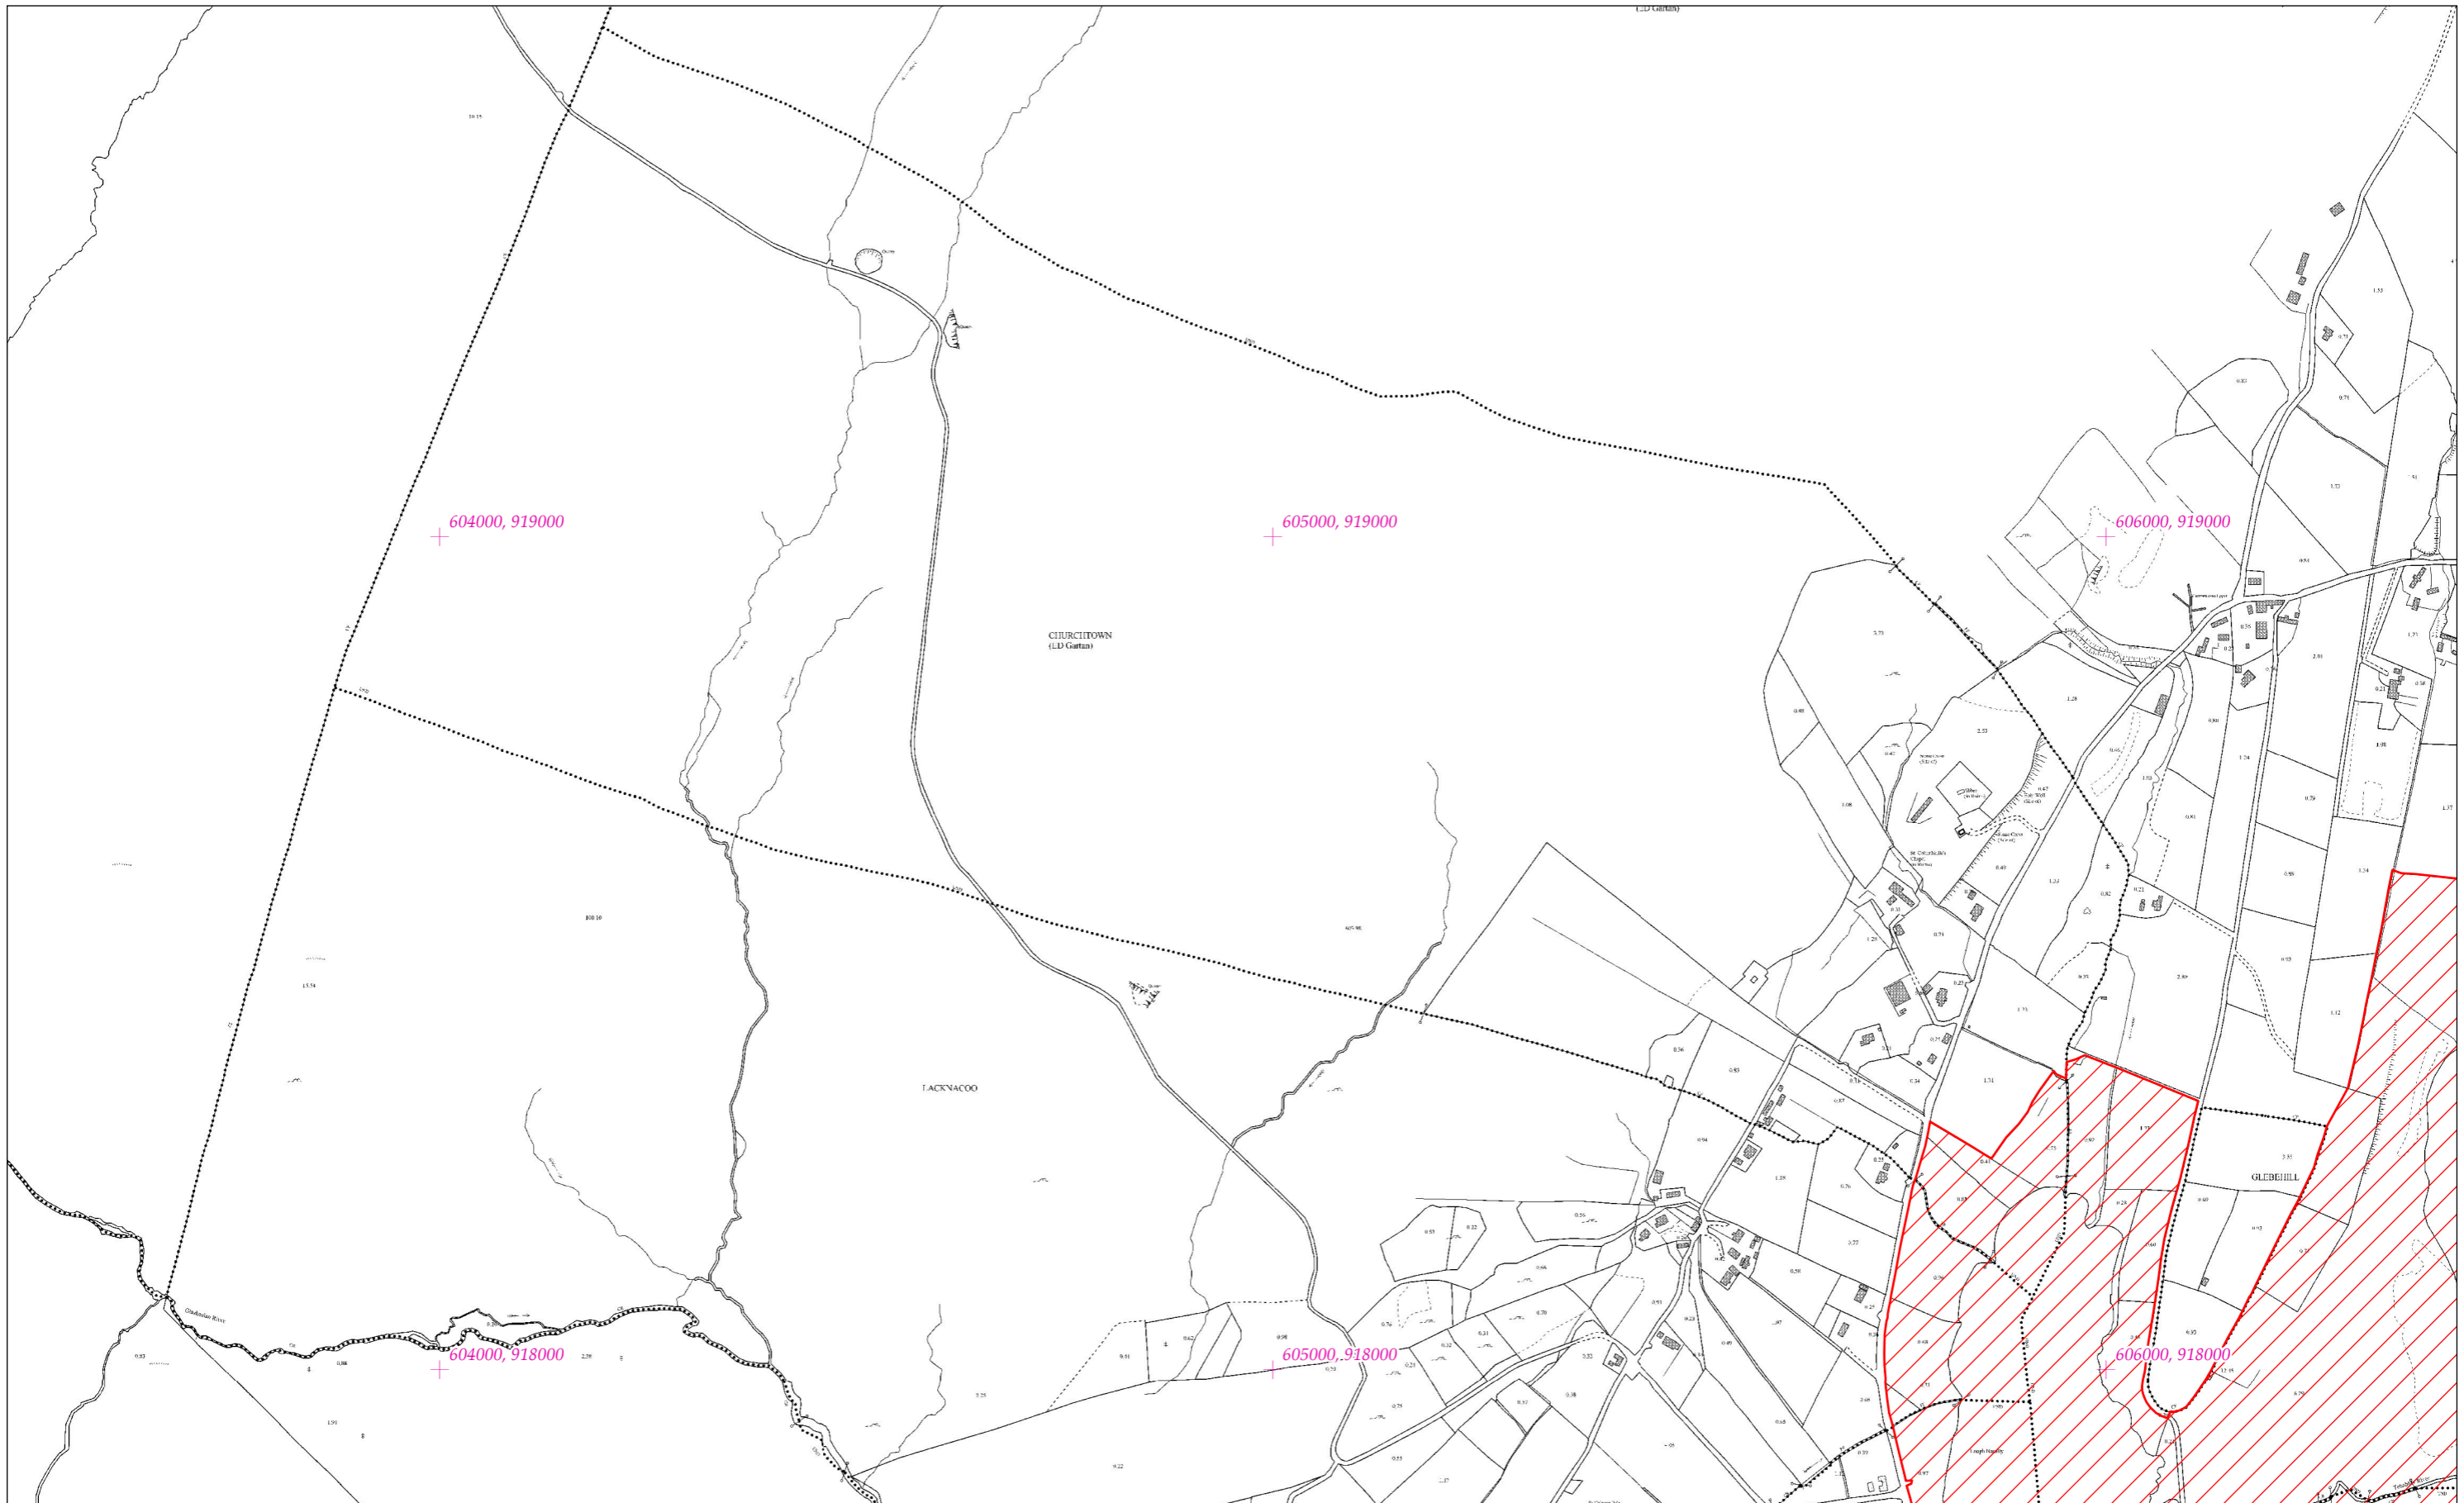

LCS na Leannainne
Leannan River SAC

1:5000 O.S. TILE 0186d 11 of 39

0 0.5km

Scála / Scale 1:7,500

SITE CODE

002176

Leagan / Version: 3.02

Arna chló an / Printed on: 03/04/2023