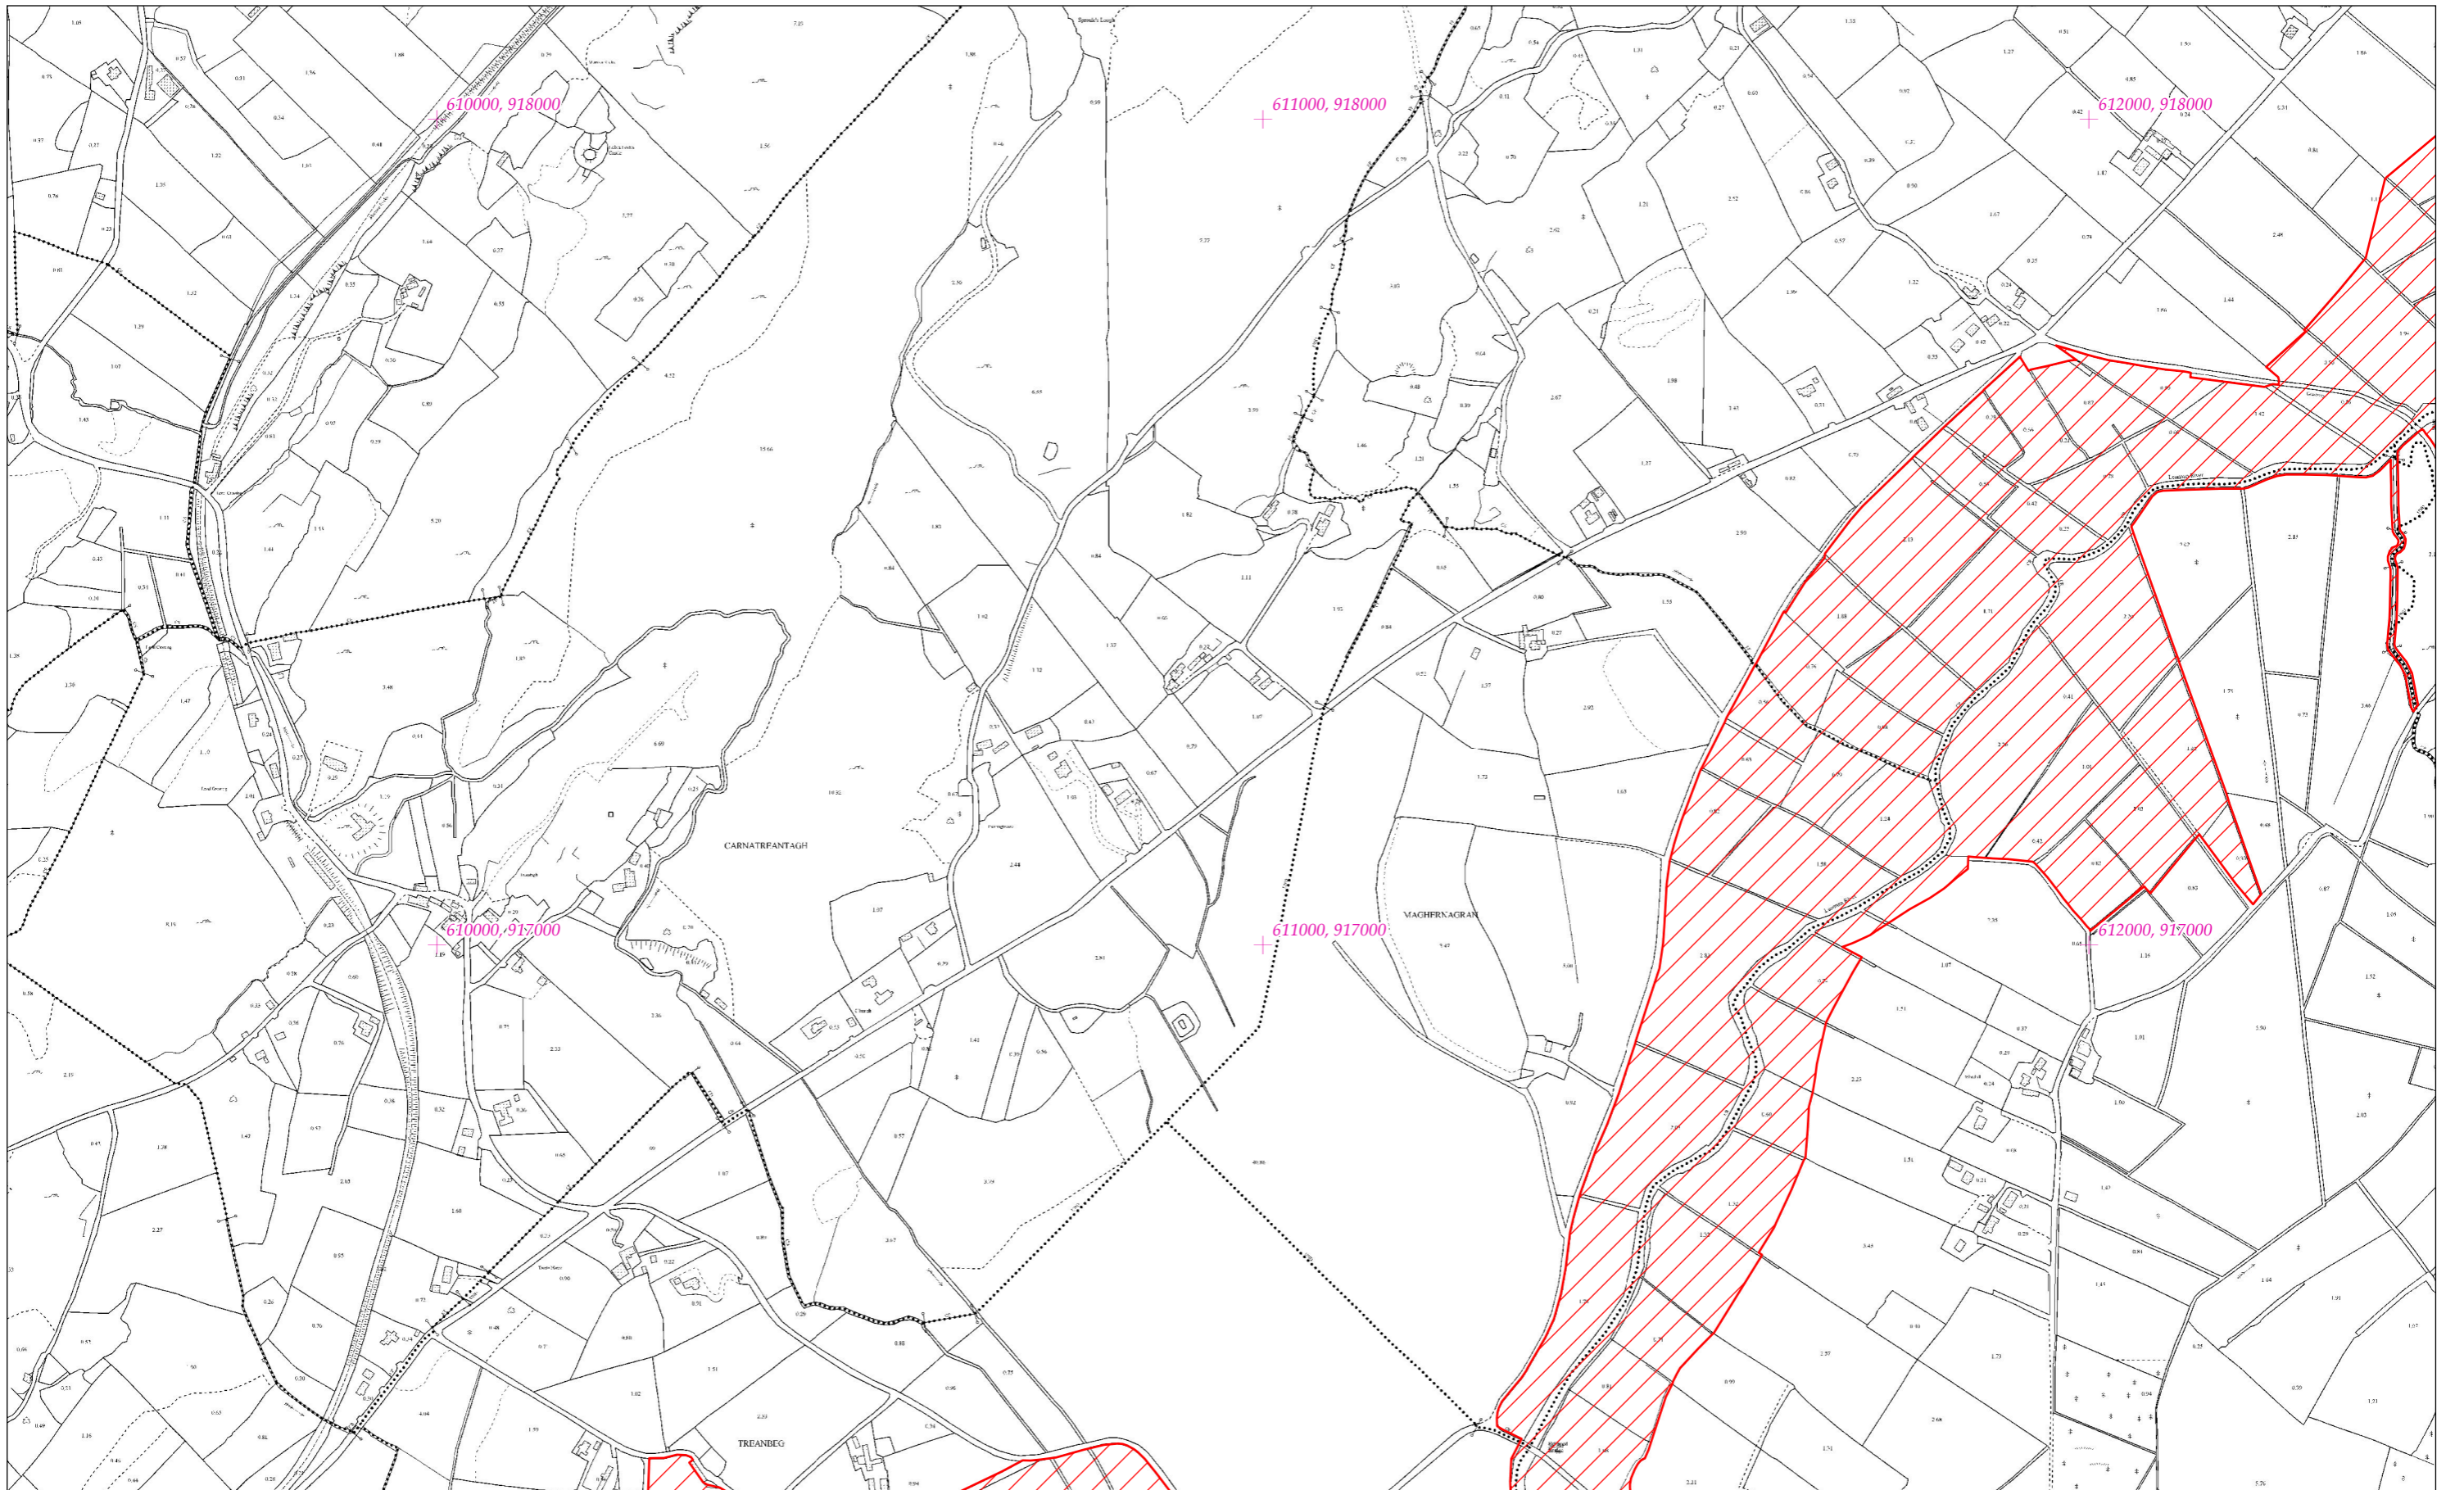

LCS na Leanainne
Leannan River SAC

1:5000 O.S. TILE 0232d 26 of 39

0 0.5km

Scála / Scale 1:7,500

SITE CODE

002176

Leagan / Version: 3.02

Arna chló an / Printed on: 03/04/2023