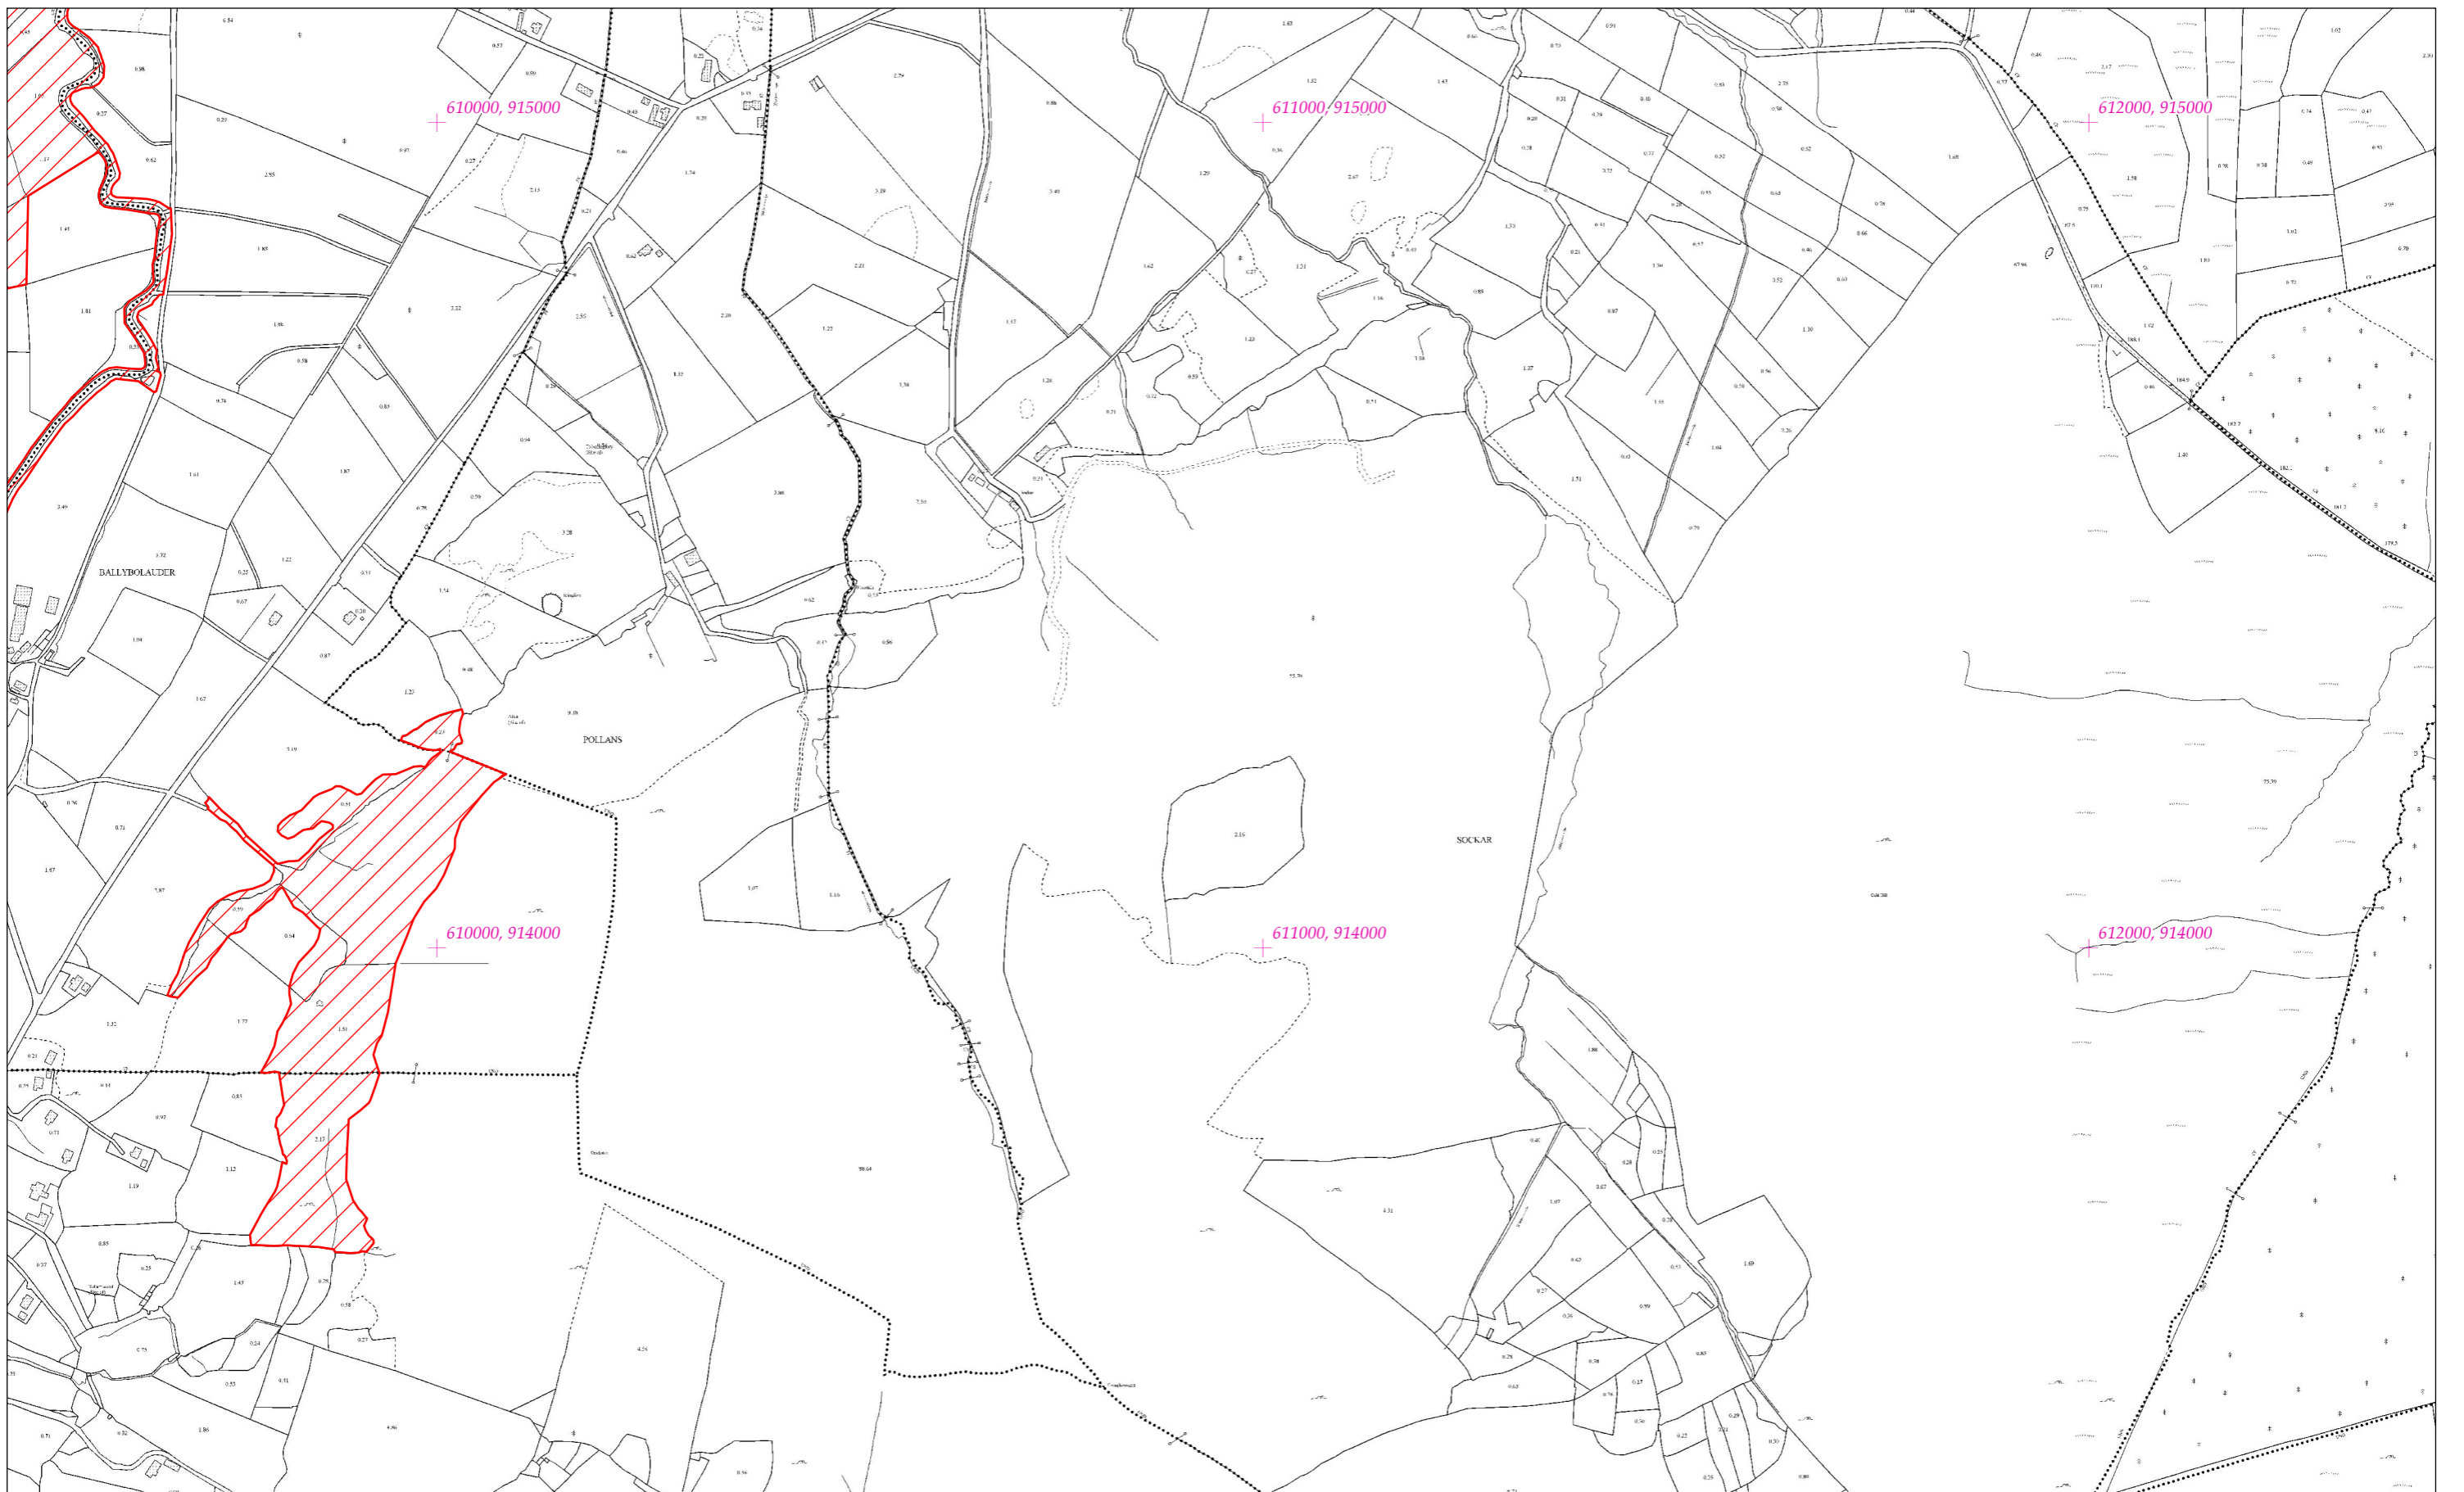

Rialachán 4(1)(b) / Regulation 4(1)(b)

Leathanach 38 de 39 (Co. Dhún na nGall)
Page 38 of 39 (Co. Donegal)

LIMISTÉAR FAOI CHAOMHNÚ SPEISIALTA
SPECIAL AREA OF CONSERVATION

Suirbhéireacht Ordanáis Éireann Ceadúnas Uimhir OSI-NMA-014 © OSI / Rialtas na hÉireann
Ordnance Survey Ireland Licence No. OSI-NMA-014 © Ordnance Survey Ireland / Government of Ireland
Córas Comhordanáidí: Trasteilgean Mercator na hÉireann / Co-ordinate System: Irish Transverse Mercator

LCS na Leanainne
Leannan River SAC

1:5000 O.S. TILE 0258b 38 of 39

0 0.5km

Scála / Scale 1:7,500

SITE CODE

002176

Leagan / Version: 3.02

Arna chló an / Printed on: 03/04/2023