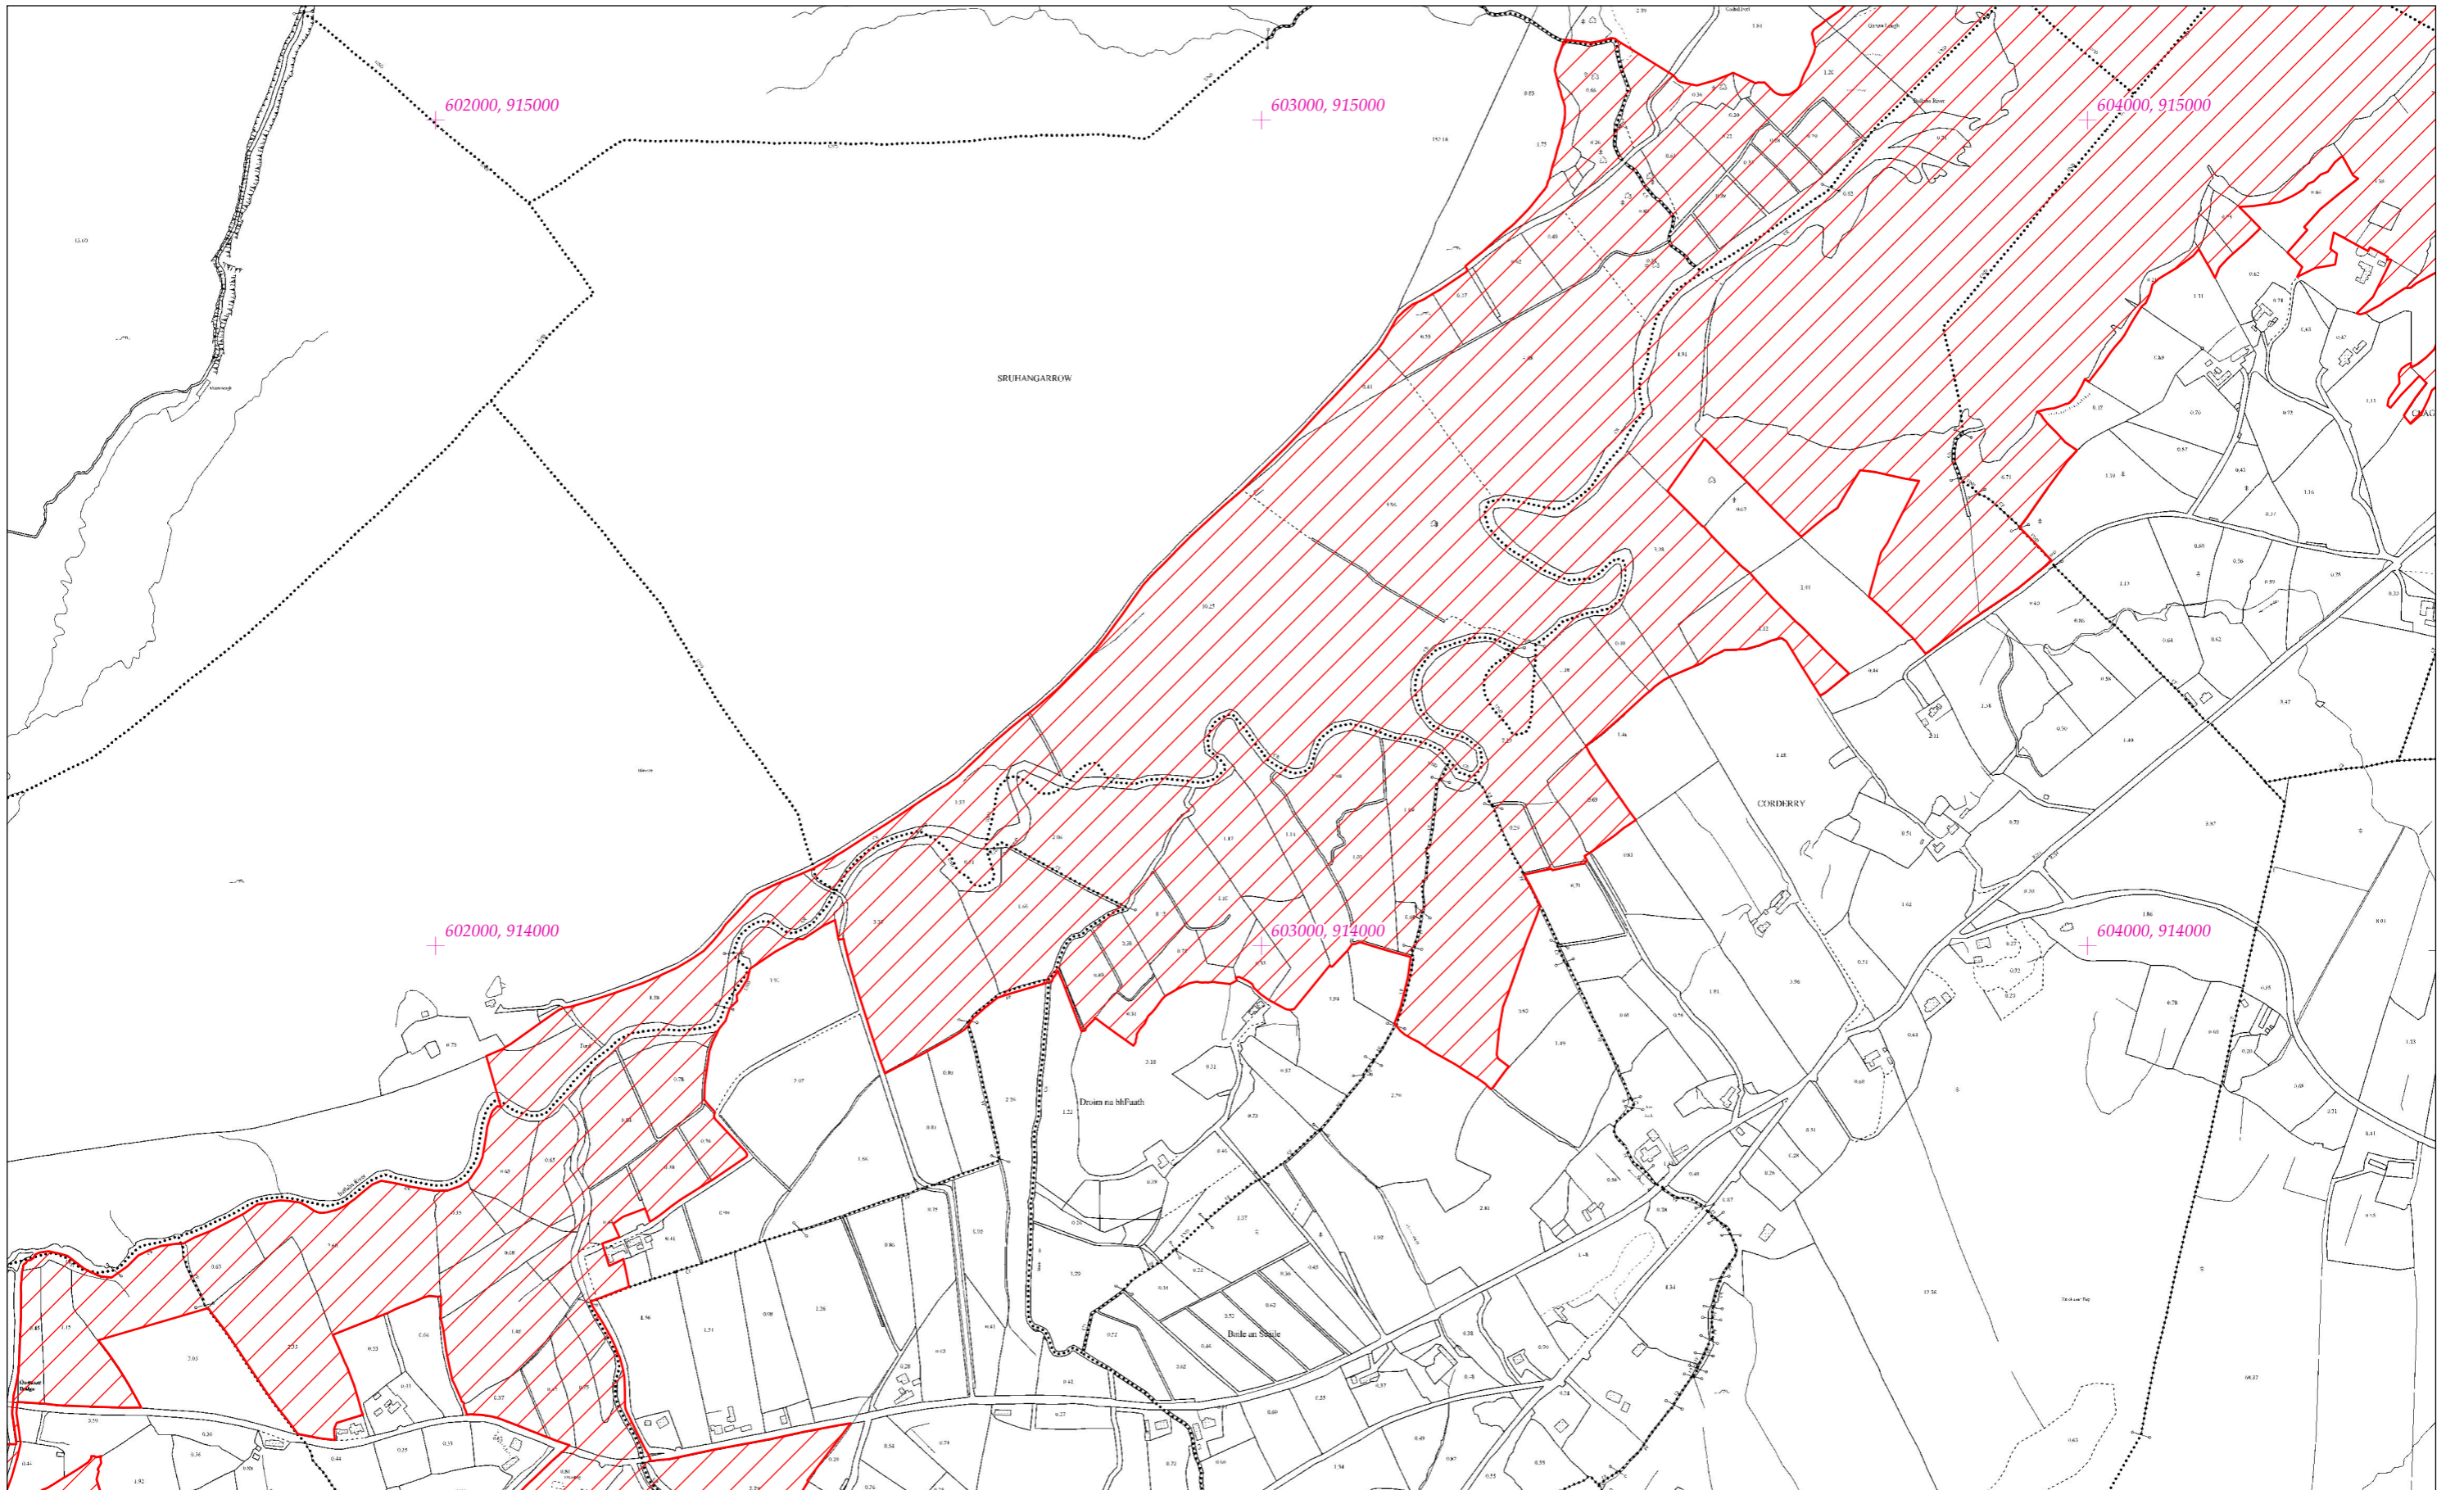

LCS na Leanainne
Leannan River SAC

1:5000 O.S. TILE 0256a 31 of 39

0 0.5km

Scála / Scale 1:7,500

SITE CODE

002176

Leagan / Version: 3.02

Arna chló an / Printed on: 03/04/2023