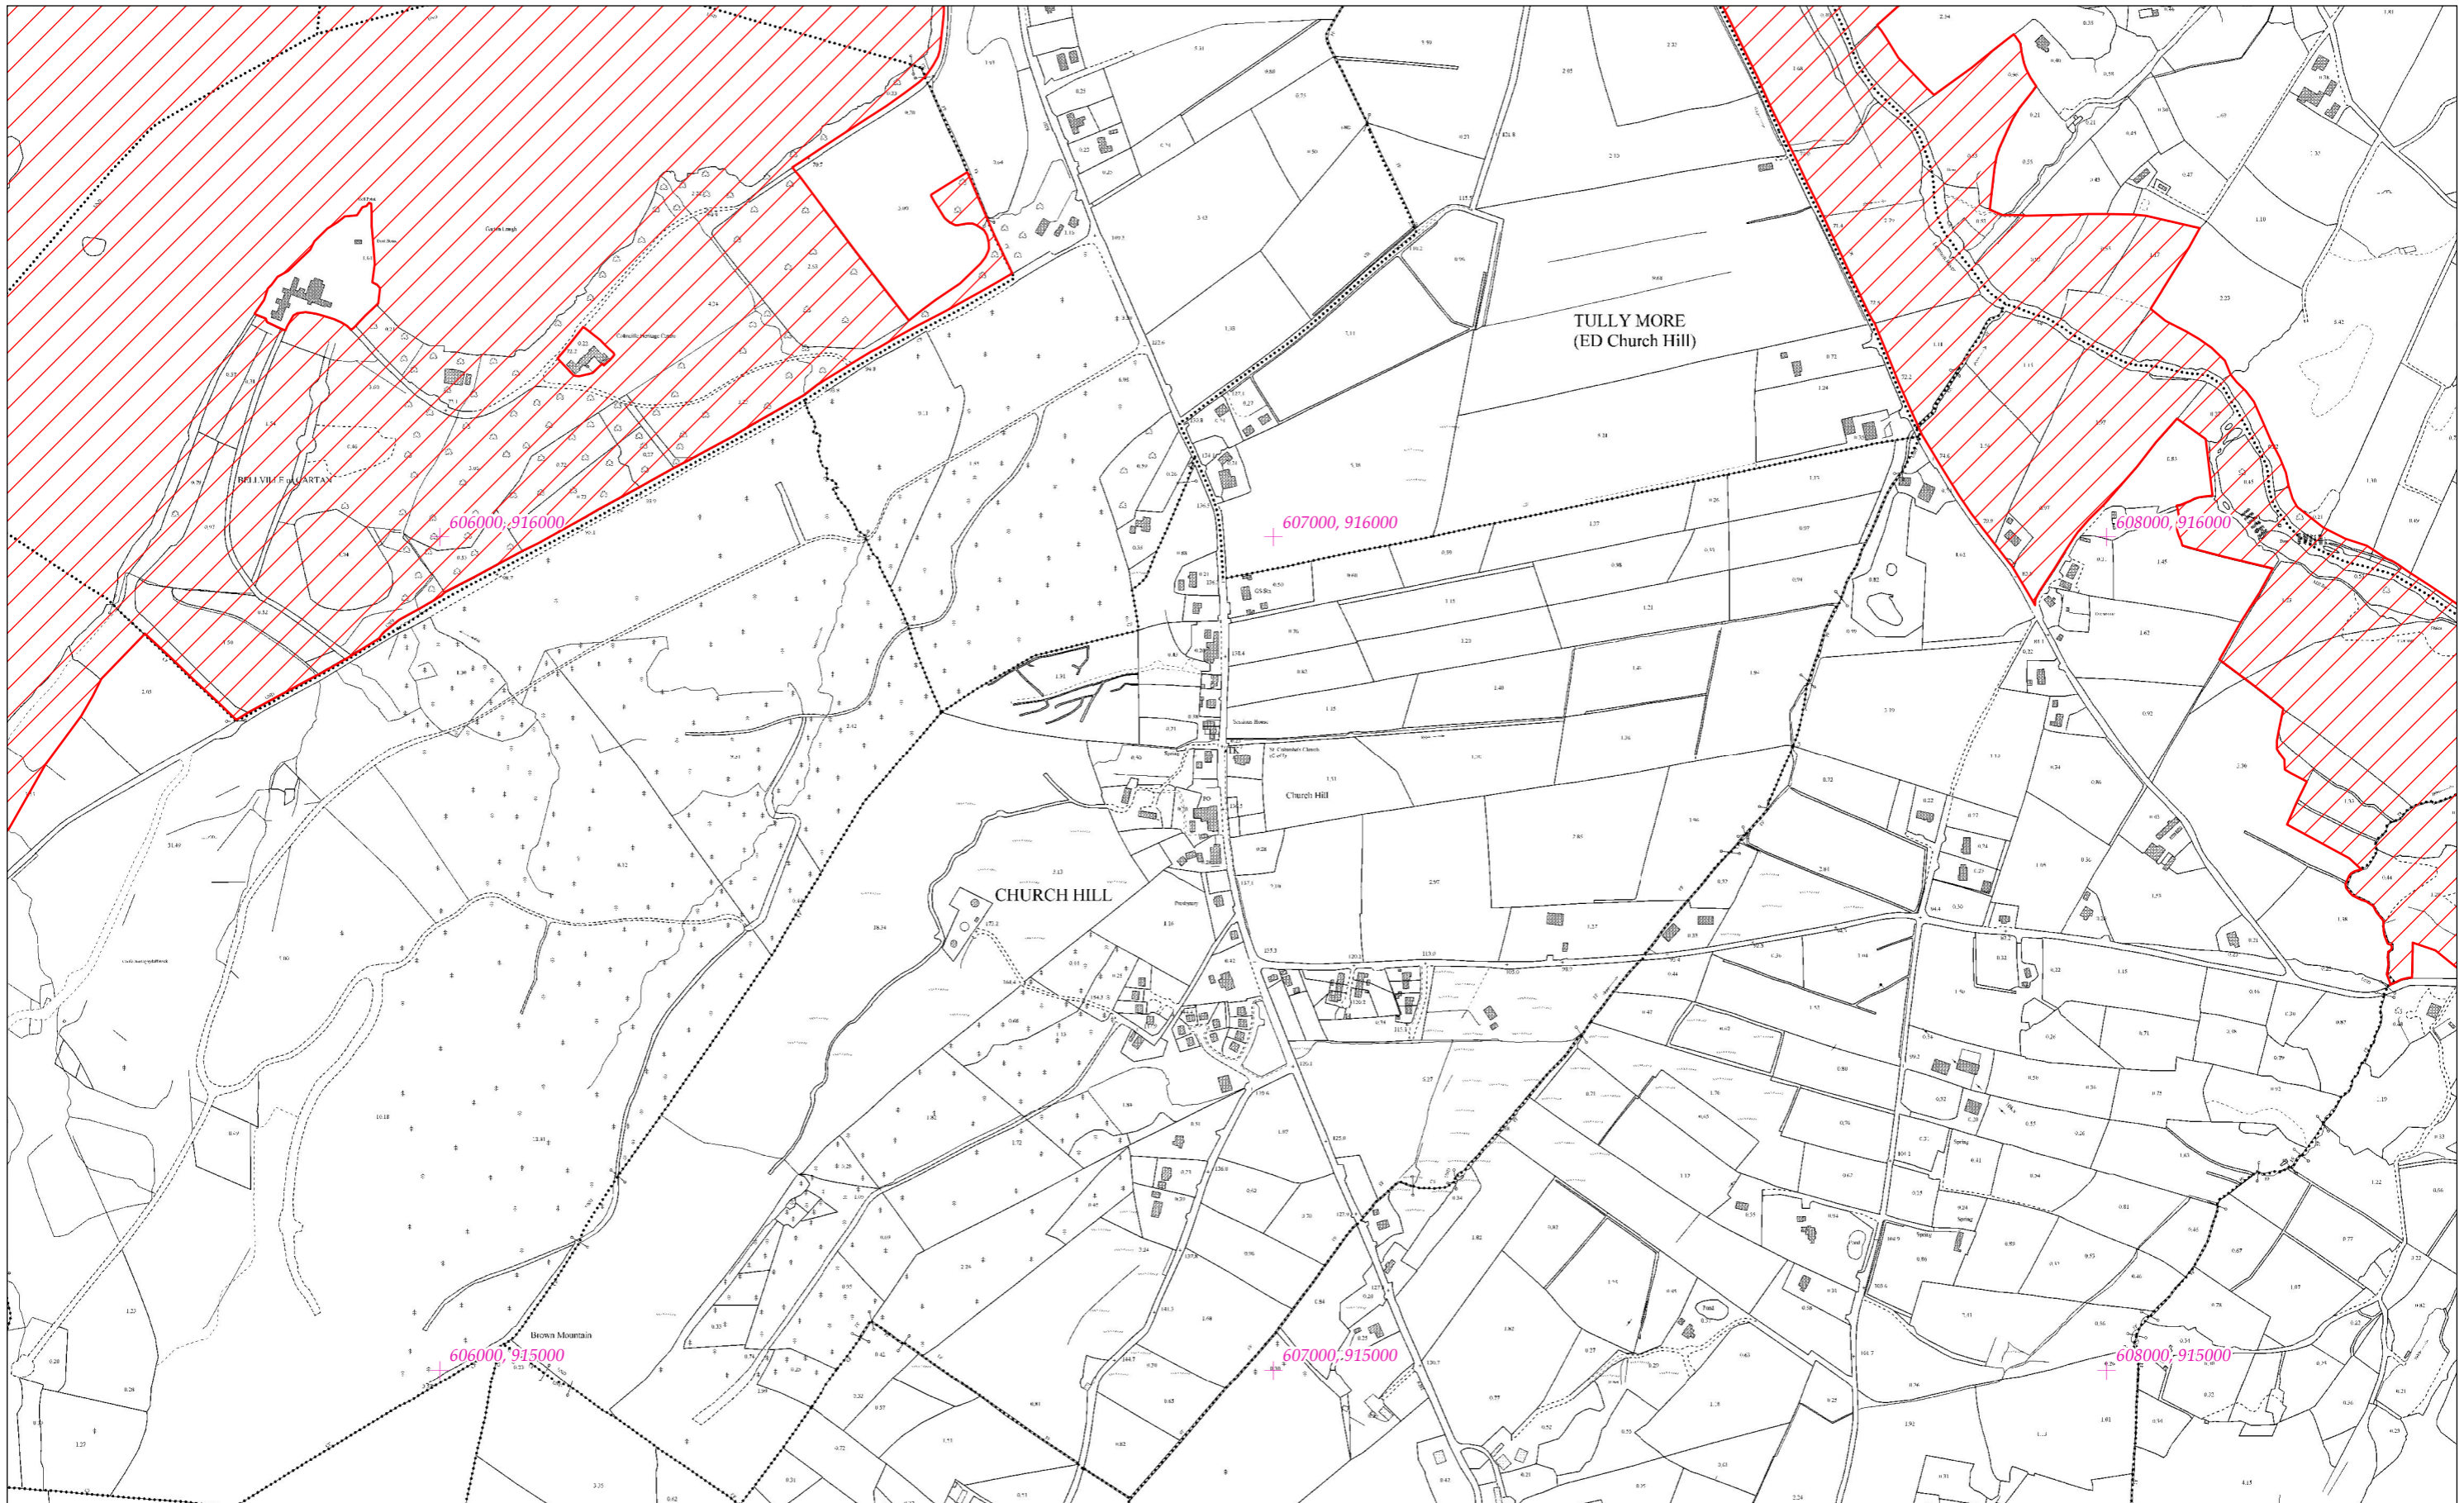

Rialachán 4(1)(b) / Regulation 4(1)(b)

Leathanach 26 de 39 (Co. Dhún na nGall)
Page 26 of 39 (Co. Donegal)

LIMISTÉAR FAOI CHAOMHNÚ SPEISIALTA
SPECIAL AREA OF CONSERVATION

Suirbhéireacht Ordanáis Éireann Ceadúnas Uimhir OSI-NMA-014 © OSI / Rialtas na hÉireann
Ordnance Survey Ireland Licence No. OSI-NMA-014 © Ordnance Survey Ireland / Government of Ireland
Córas Comhordanáidí: Trasteilgean Mercator na hÉireann / Co-ordinate System: Irish Transverse Mercator

LCS na Leanainne
Leannan River SAC

1:5000 O.S. TILE 0232d 26 of 39

0 0.5km

Scála / Scale 1:7,500

SITE CODE

002176

Leagan / Version: 3.02

Arna chló an / Printed on: 03/04/2023