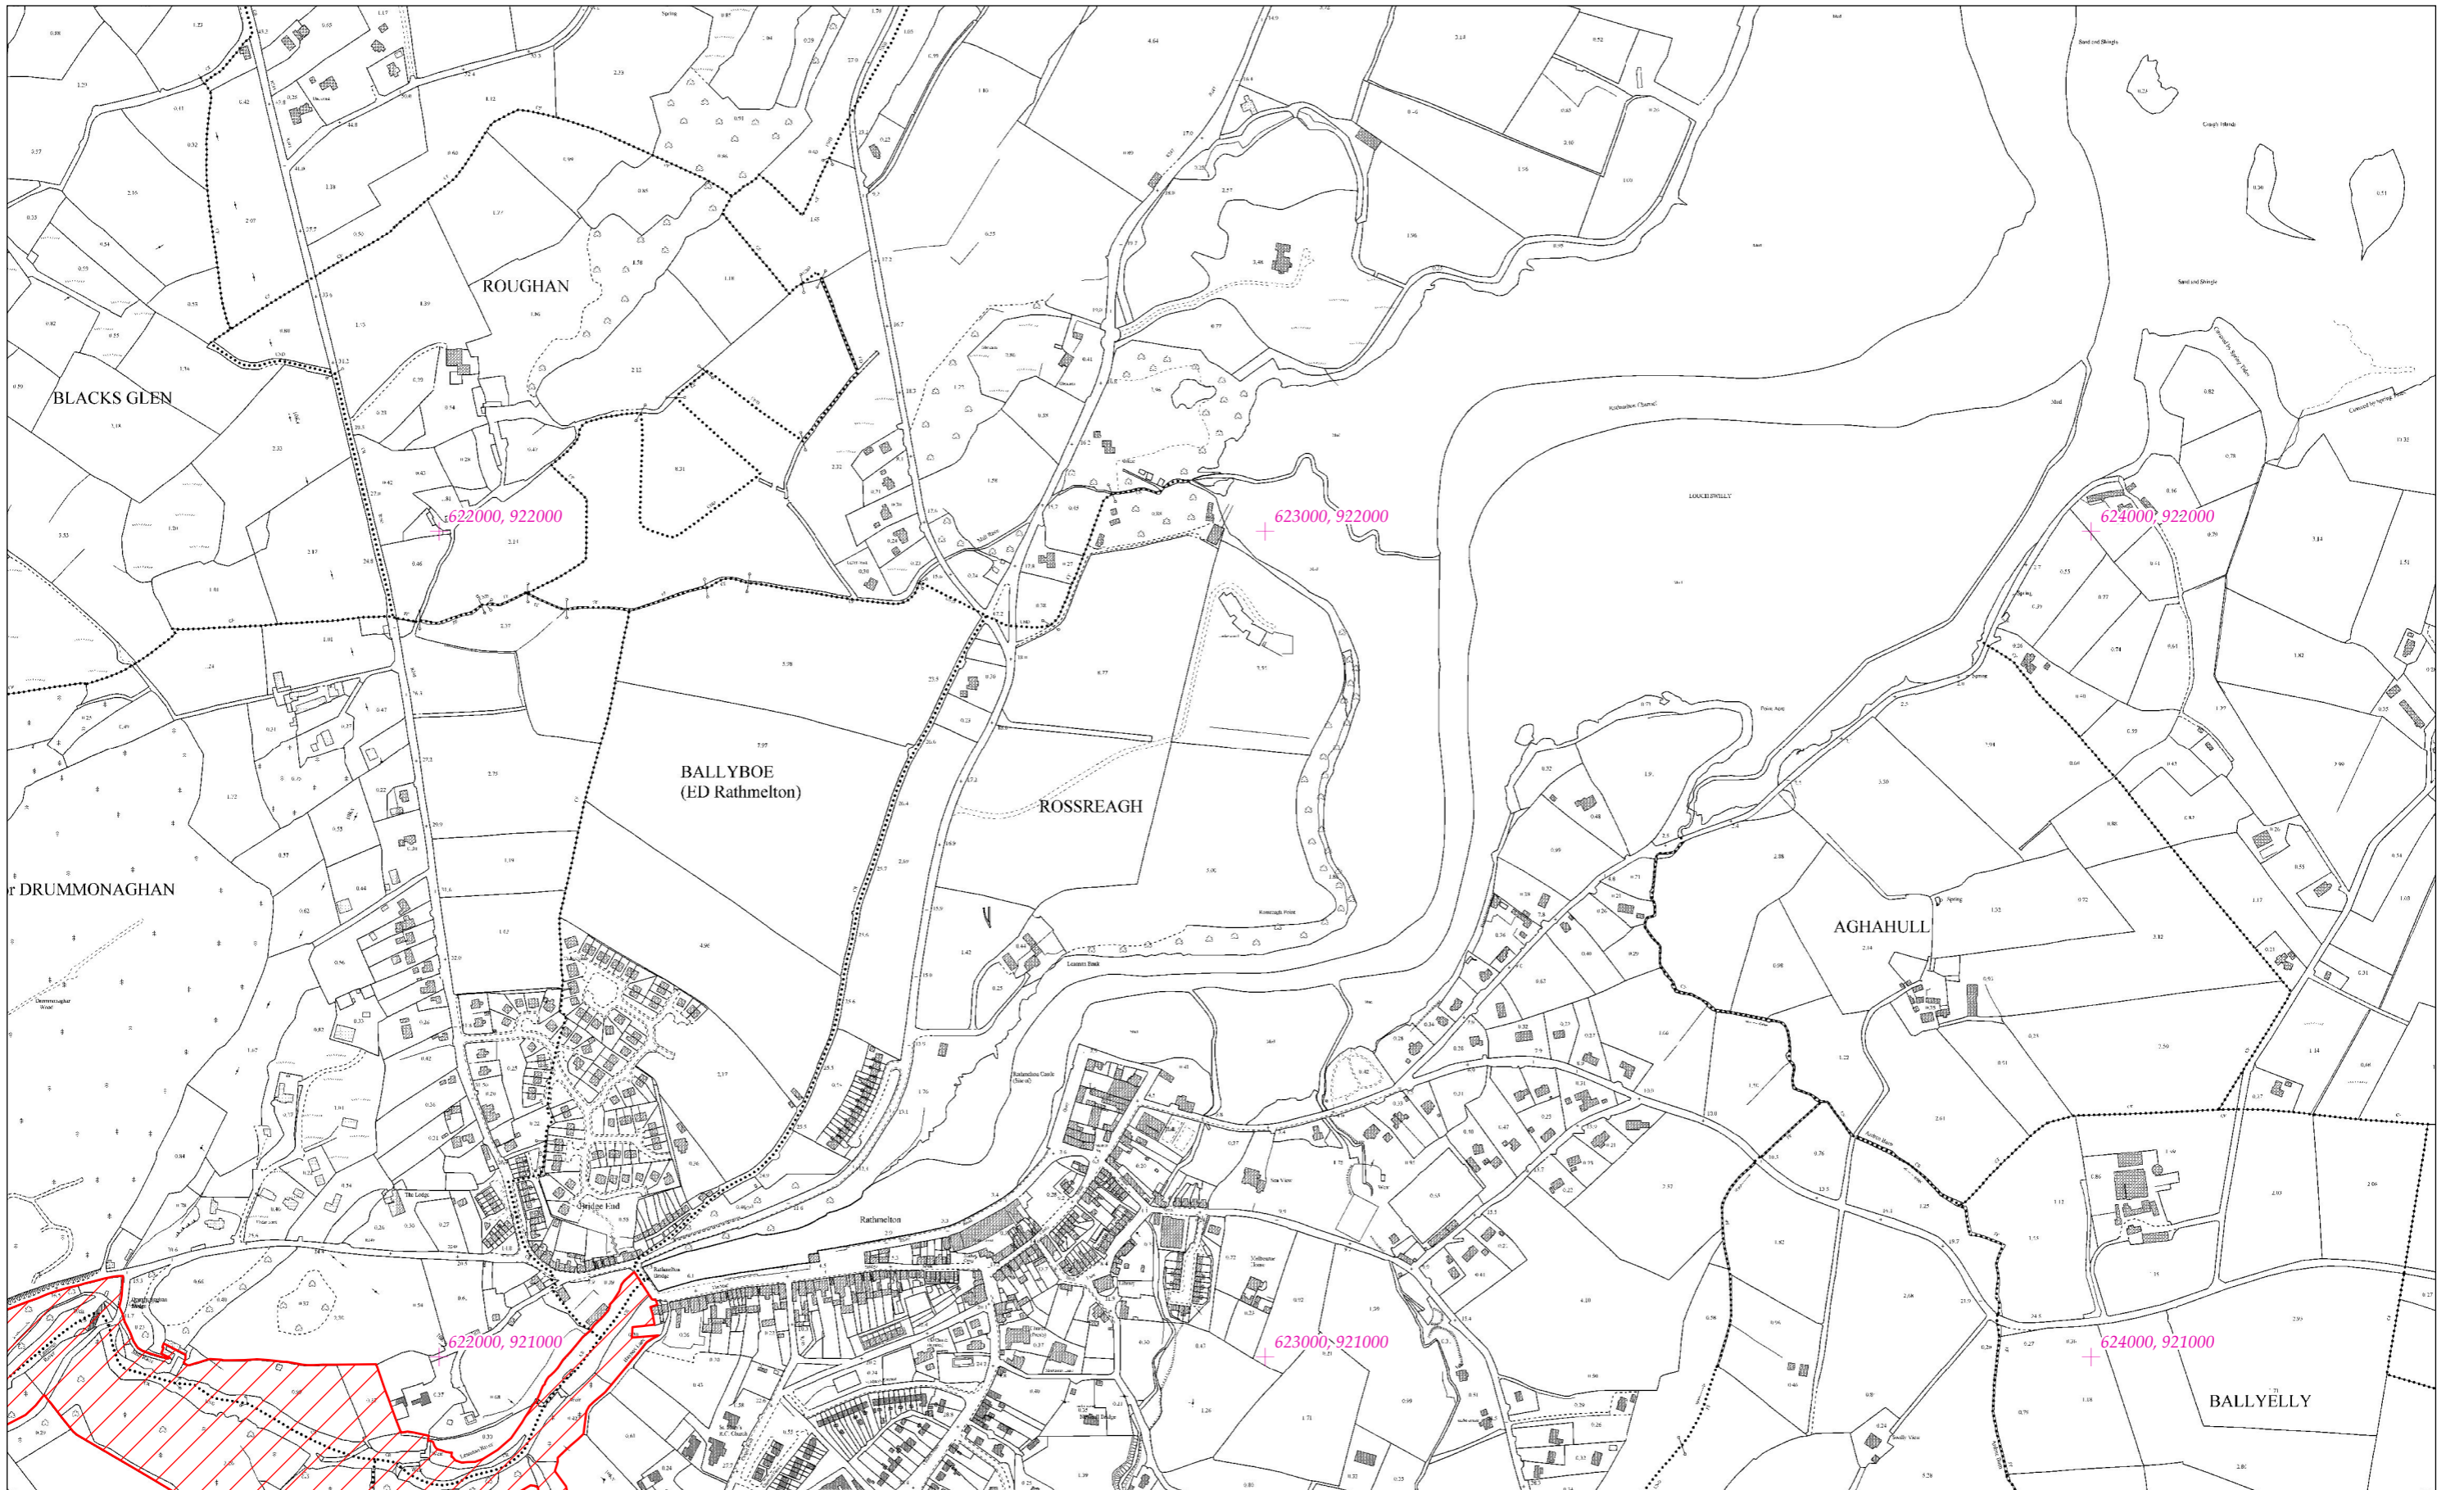

LCS na Leanainne
Leannan River SAC

1:5000 O.S. TILE 0186c 10 of 39

0 0.5km

Scála / Scale 1:7,500

SITE CODE

002176

Leagan / Version: 3.02

Arna chlón an / Printed on: 03/04/2023