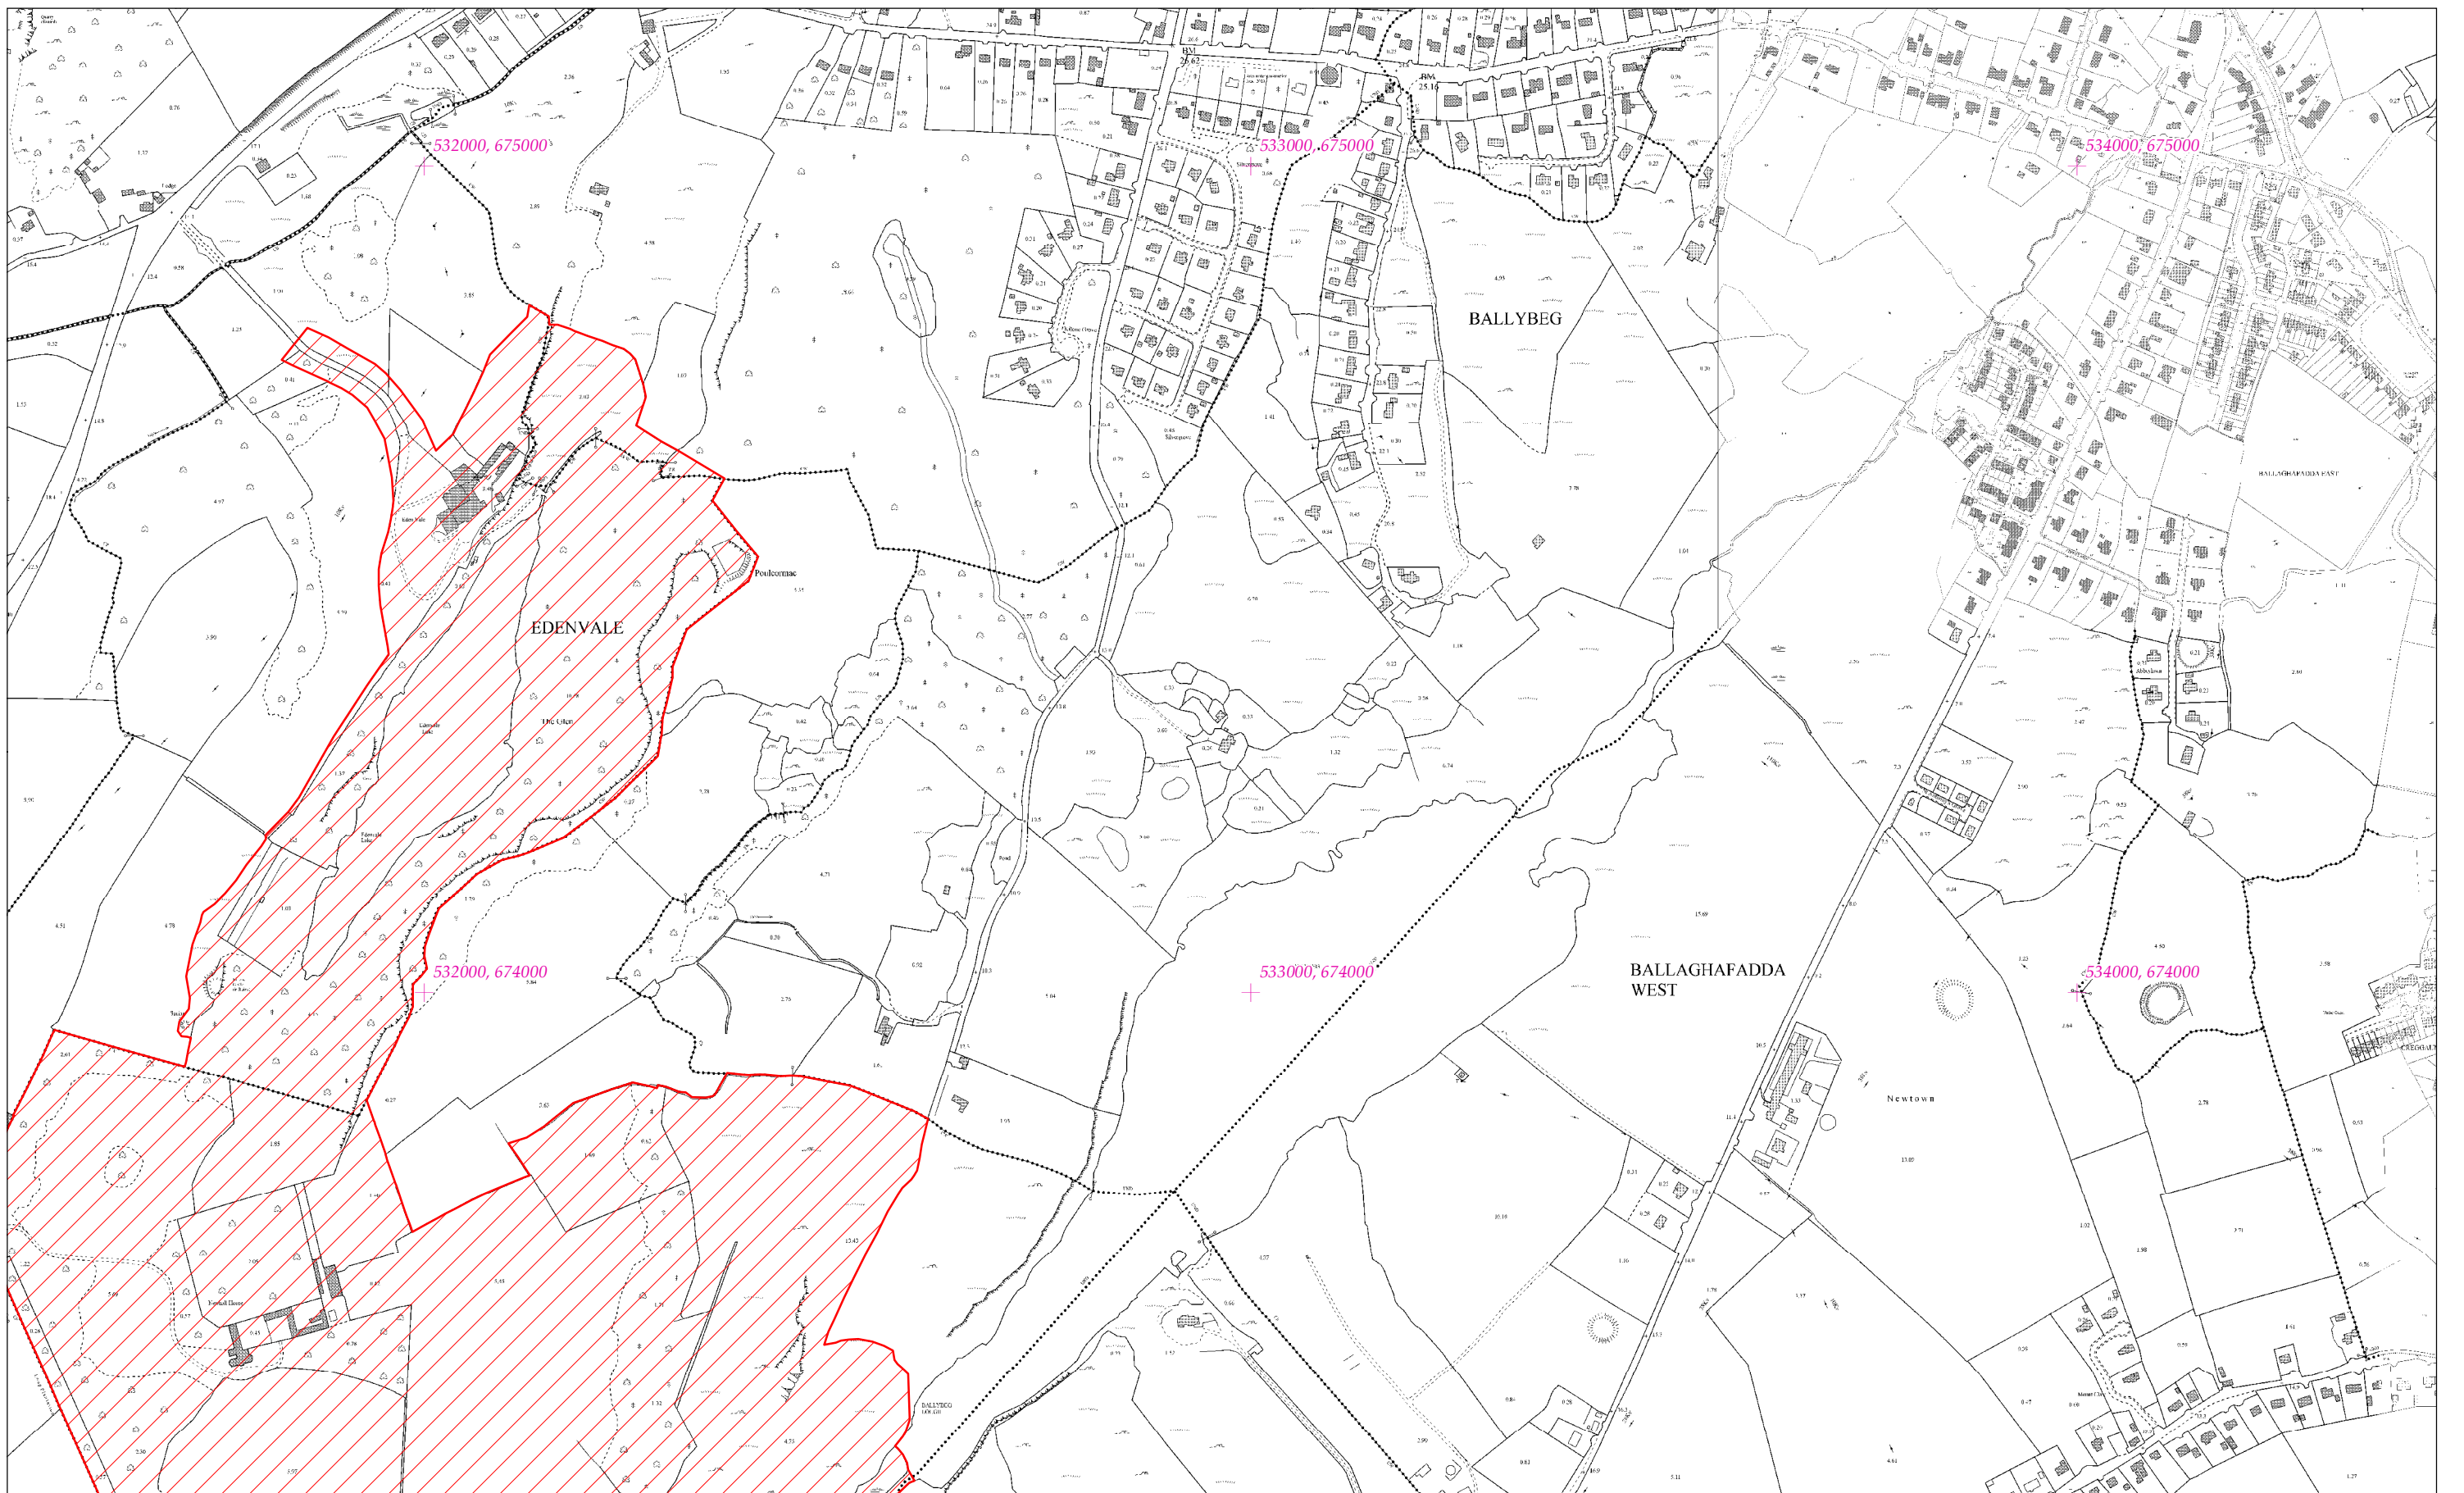

LCS Choimpléacs Chill Eoin agus Edenvale
Newhall and Edenvale Complex SAC
1:5000 O.S. TILE 4379d 2 of 4

Scála / Scale 1:7,500

SITE CODE
002091

Leagan / Version: 3.01

Arna chlón an / Printed on: 16/05/2017