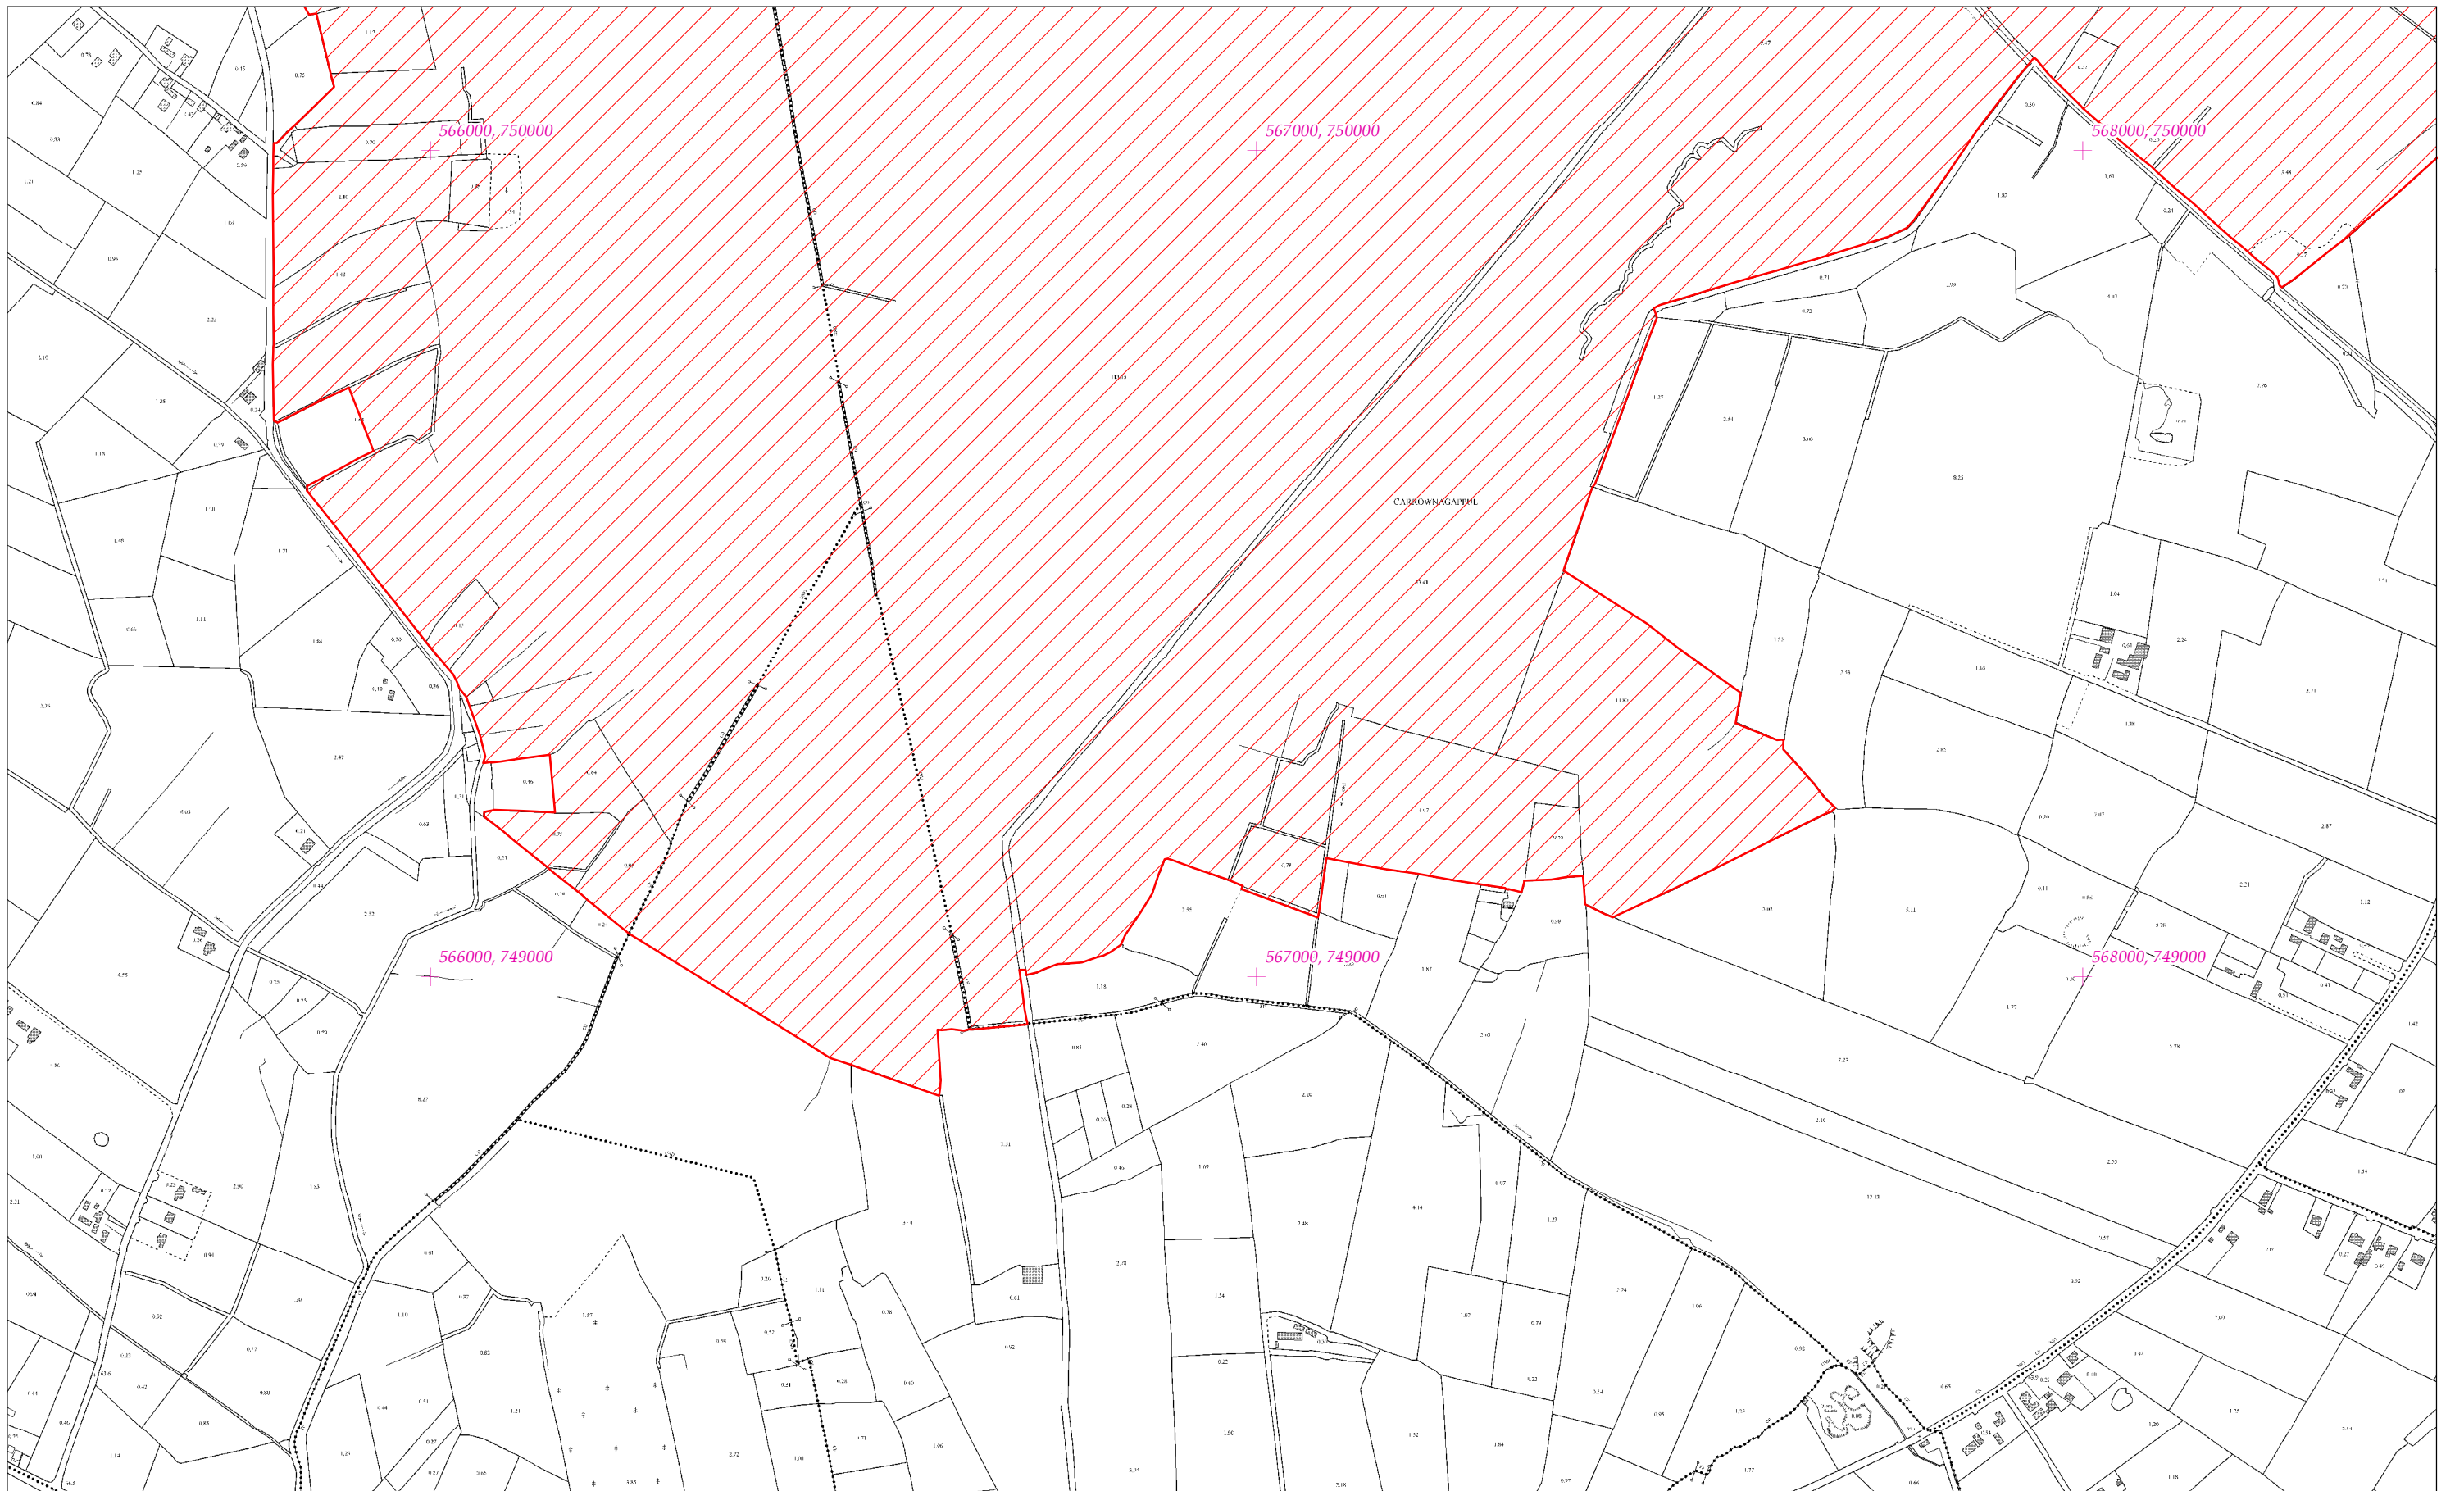

LCS Phortach Cheathrú na gCapall
Carrownagappul Bog SAC
1:5000 O.S. TILE 2887a 4 of 6

Scála / Scale 1:7,500

SITE CODE
001242

Leagan / Version: 3.01

Arna chlón an / Printed on: 08/03/2017

Rialachán 4(1)(b) / Regulation 4(1)(b)