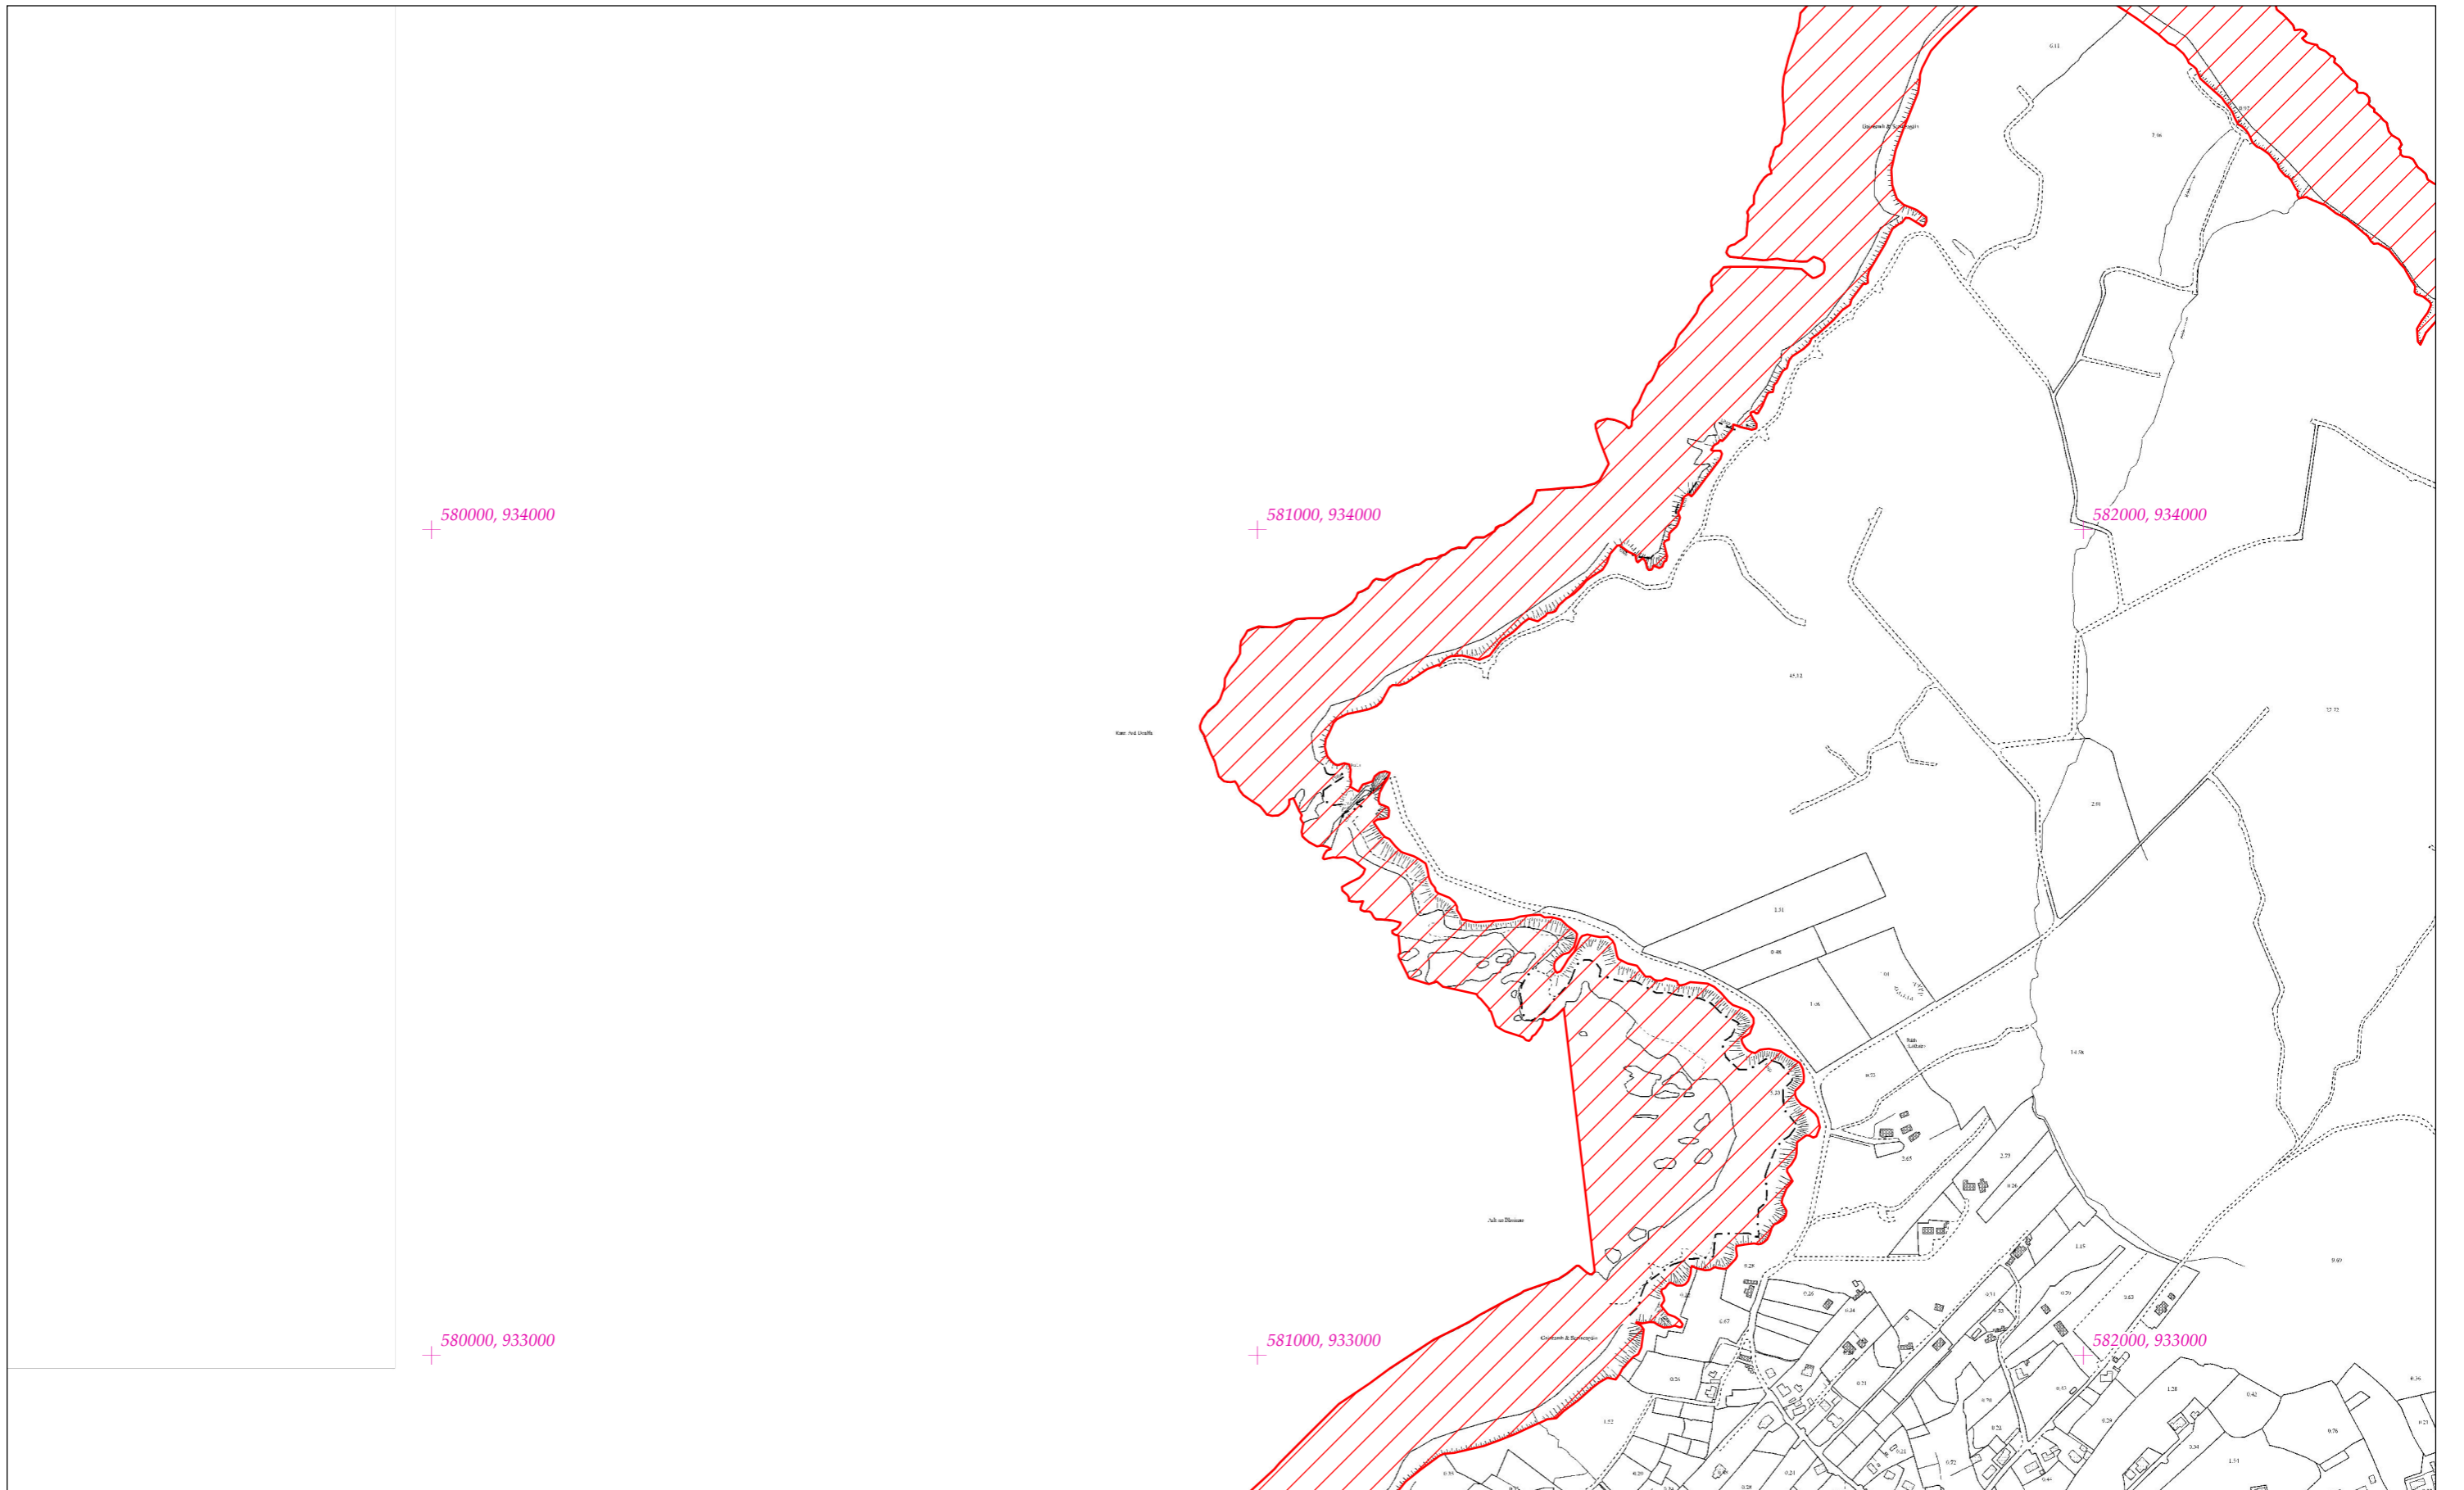

Rialachán 4(1)(b) / Regulation 4(1)(b)

Leathanach 3 de 52 (Co. Dhún na nGall)
Page 3 of 52 (Co. Donegal)

LIMISTÉAR FAOI CHAOMHNÚ SPEISIALTA
SPECIAL AREA OF CONSERVATION

Suirbhéireacht Ordanáis Éireann Ceadúnas Uimhir OSI-NMA-014 © OSI / Rialtas na hÉireann
Ordnance Survey Ireland Licence No. OSI-NMA-014 © Ordnance Survey Ireland / Government of Ireland
Córas Comhordanáidí: Trasteilgean Mercator na hÉireann / Co-ordinate System: Irish Transverse Mercator

LCS Chuan agus Oileáin Ghaoth Dobhair
Gweedore Bay and Islands SAC
1:5000 O.S. TILE 0092c 3 of 52

SITE CODE
001141

Leagan / Version: 3.03
Arna chló an / Printed on: 03/04/2023