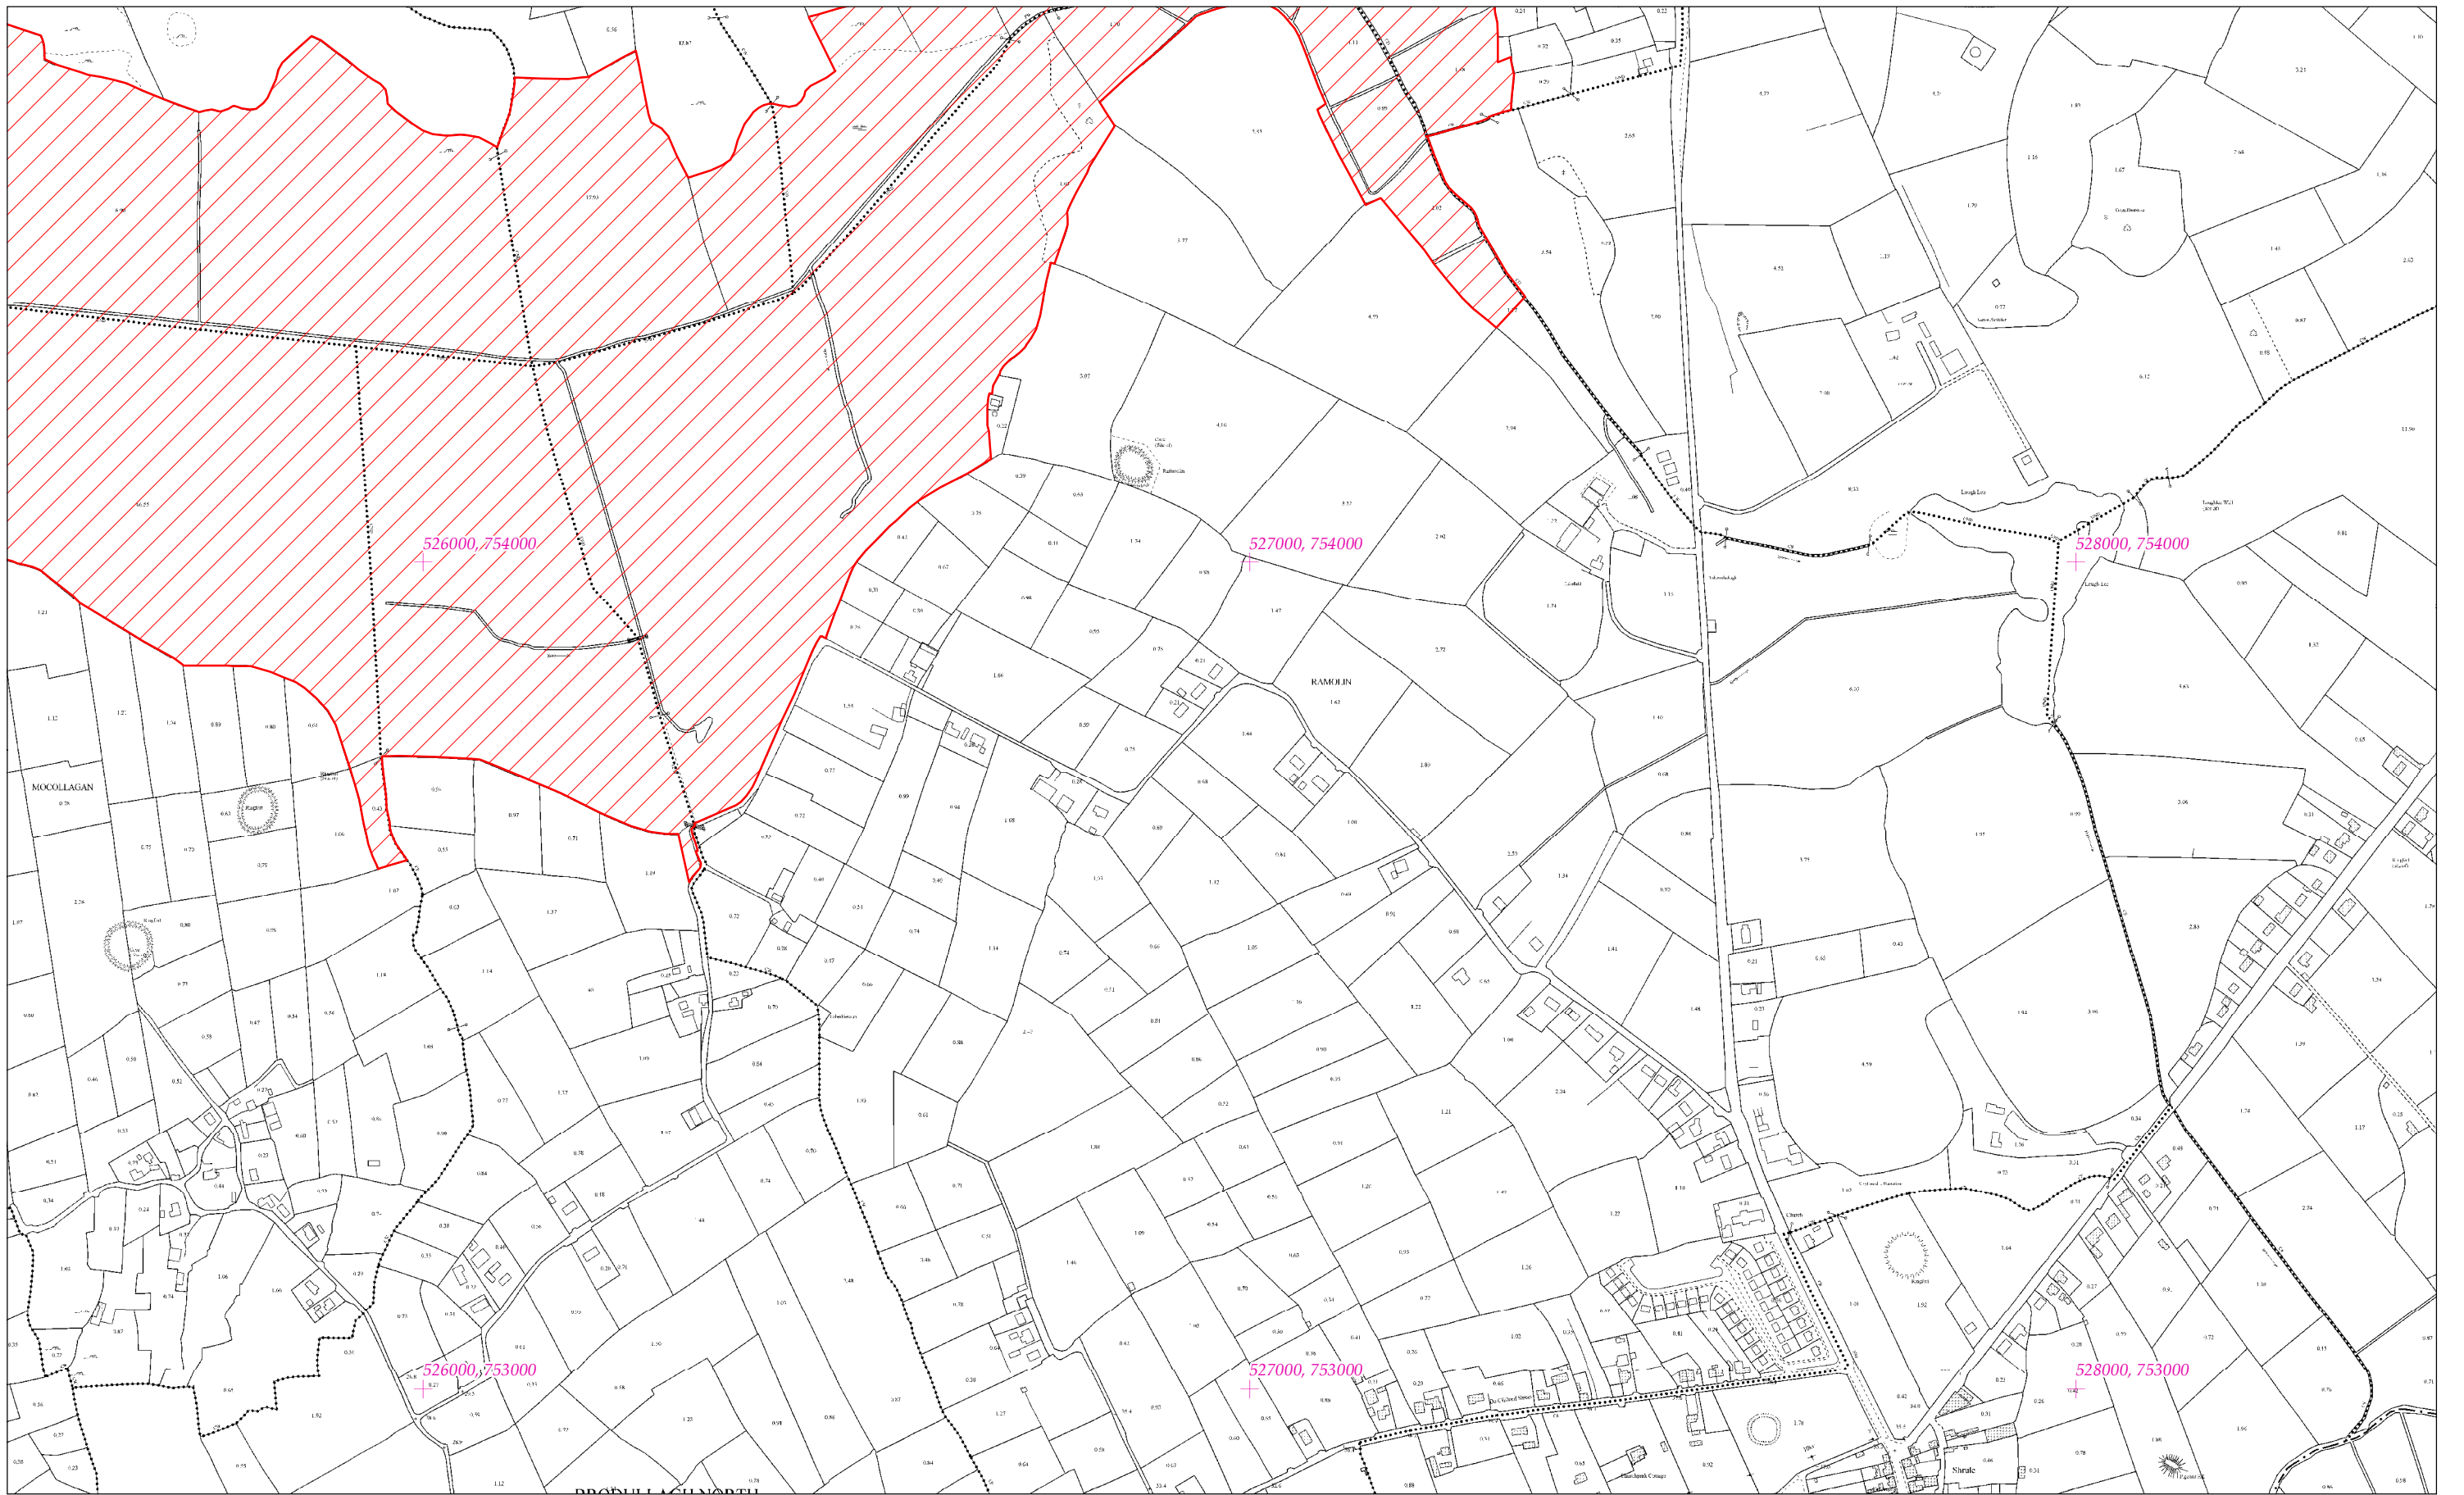

LCS Thurlach Shruthair
Shrulle Turlough SAC
1:5000 O.S. TILE 2741c 3 of 4

Scála / Scale 1:7,500

SITE CODE
000525

Leagan / Version: 3.01

Arna chlón an / Printed on: 17/10/2018

Rialachán 4(1)(b) / Regulation 4(1)(b)