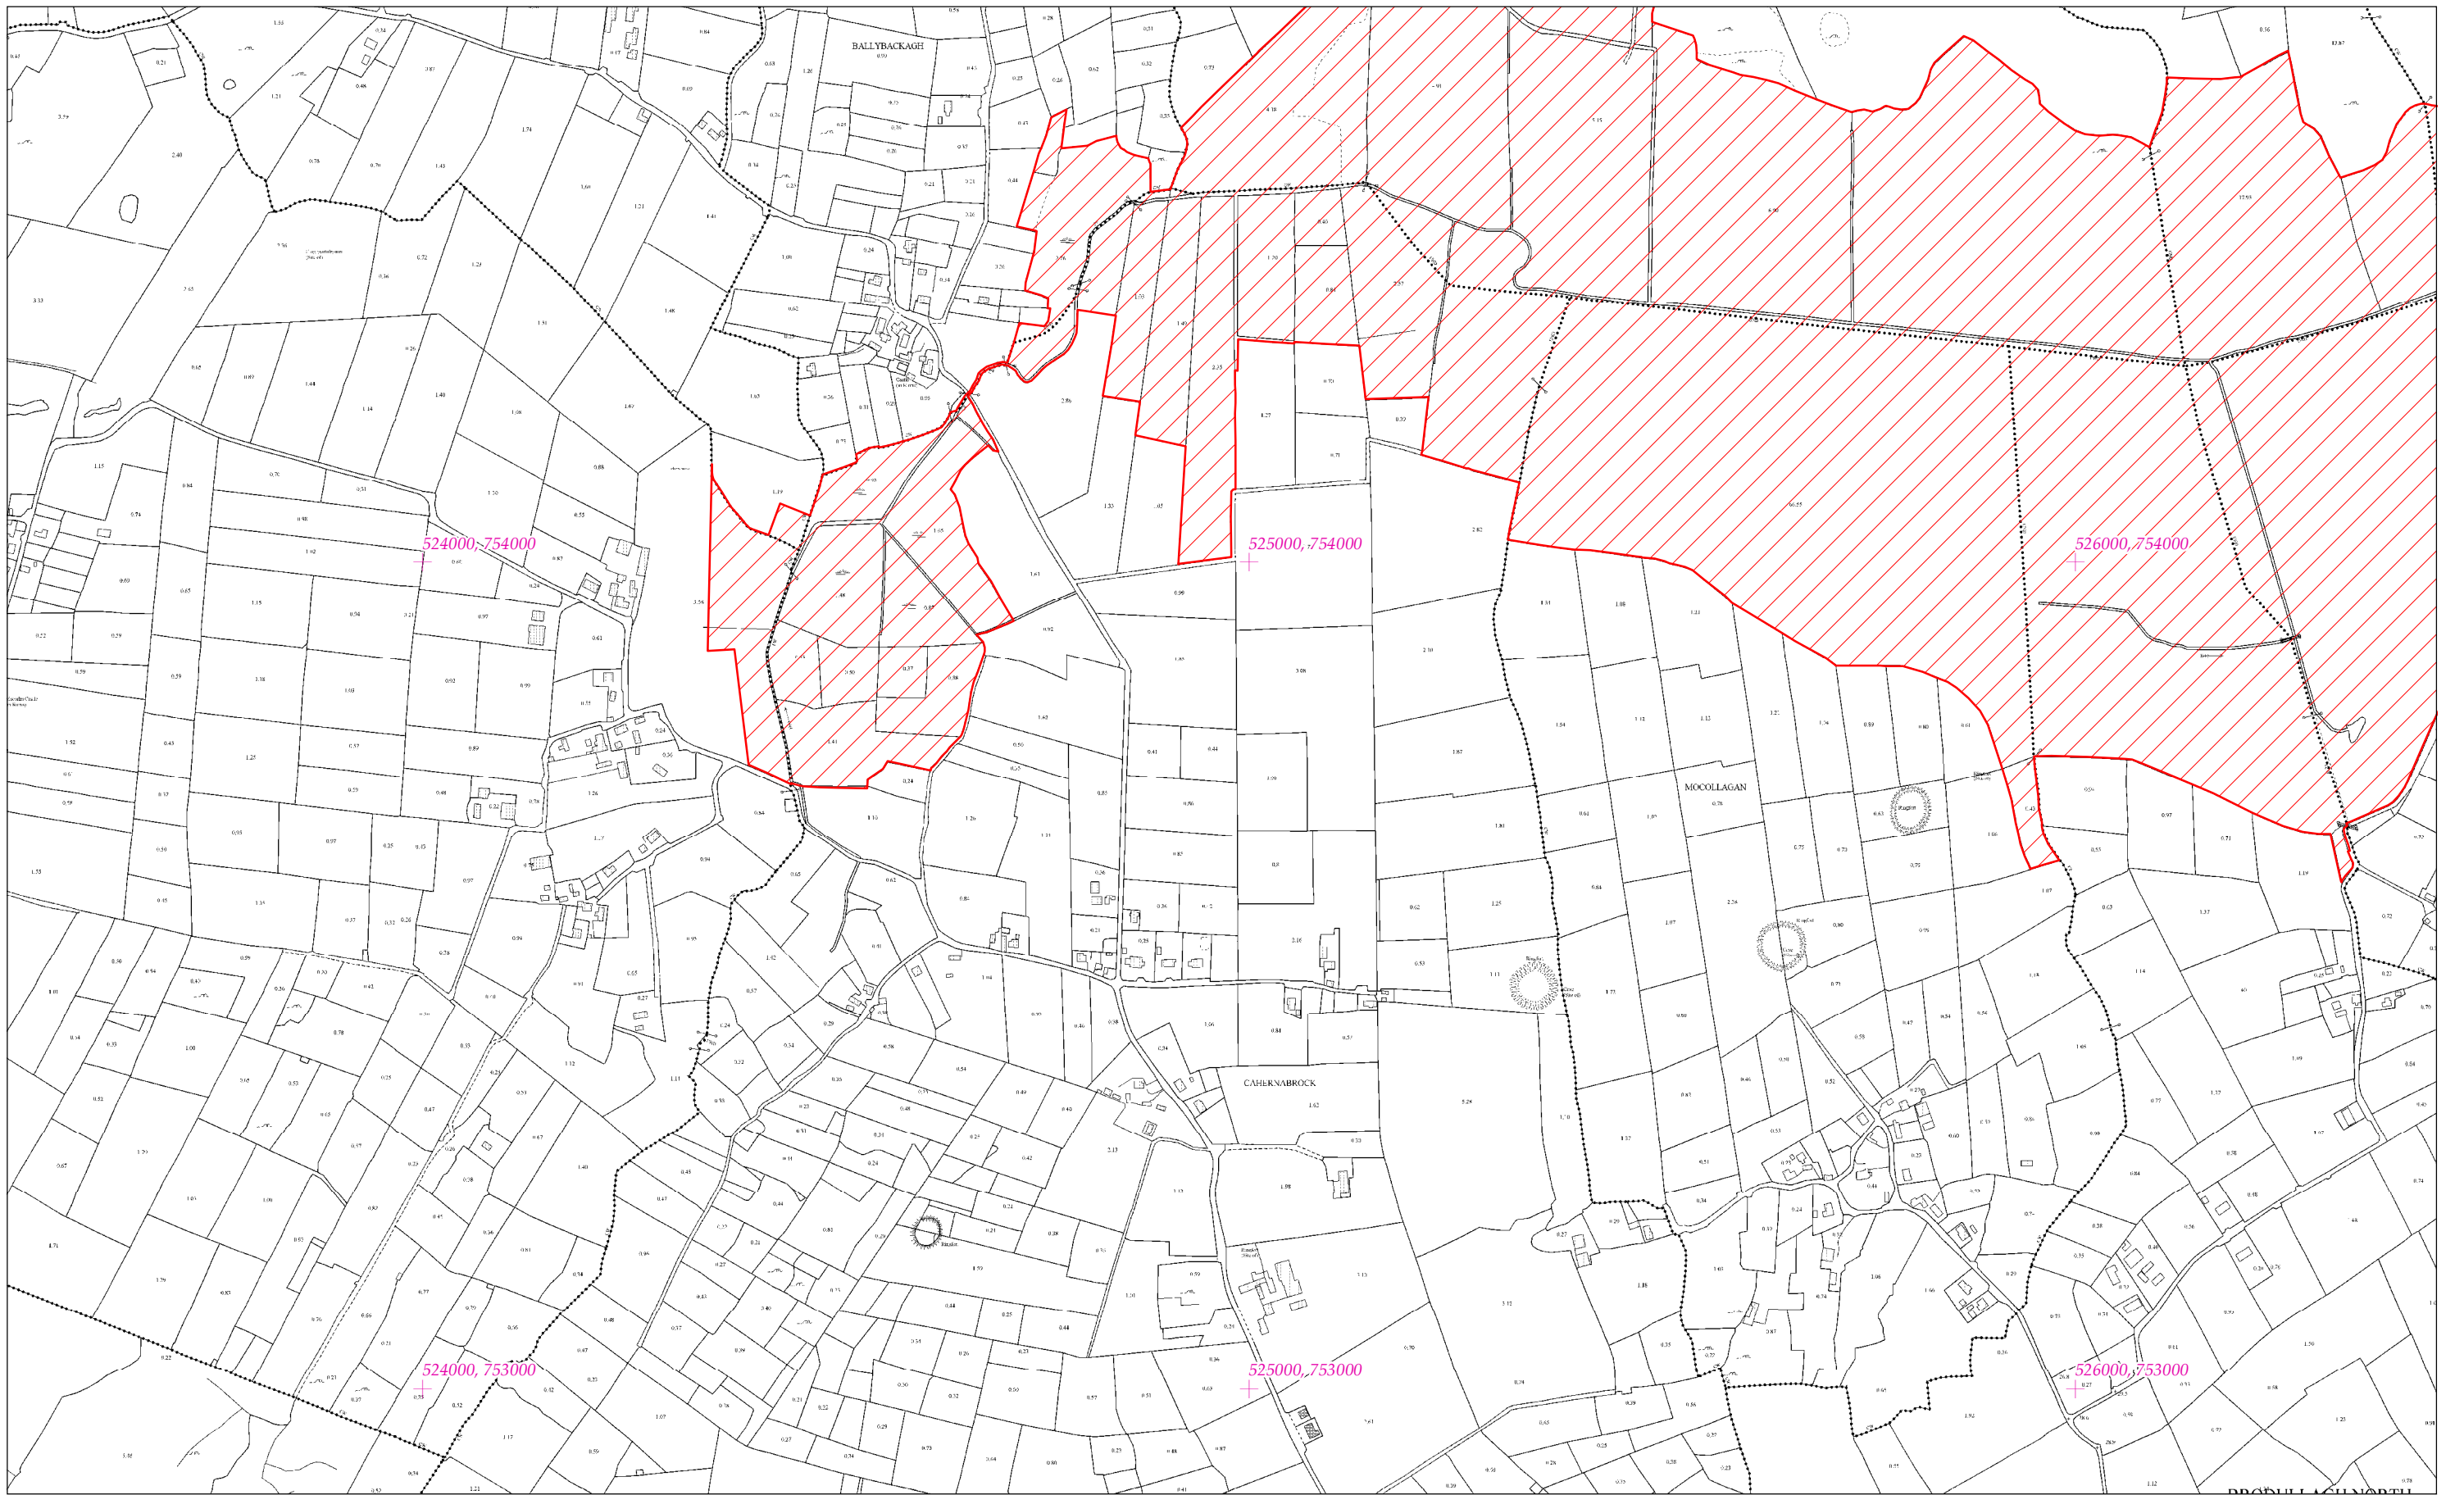

LCS Thurlach Shruithair
Shrulle Turlough SAC
1:5000 O.S. TILE 2741b 2 of 4

Scála / Scale 1:7,500

SITE CODE
000525

Leagan / Version: 3.01

Arna chló an / Printed on: 17/10/2018

Rialachán 4(1)(b) / Regulation 4(1)(b)