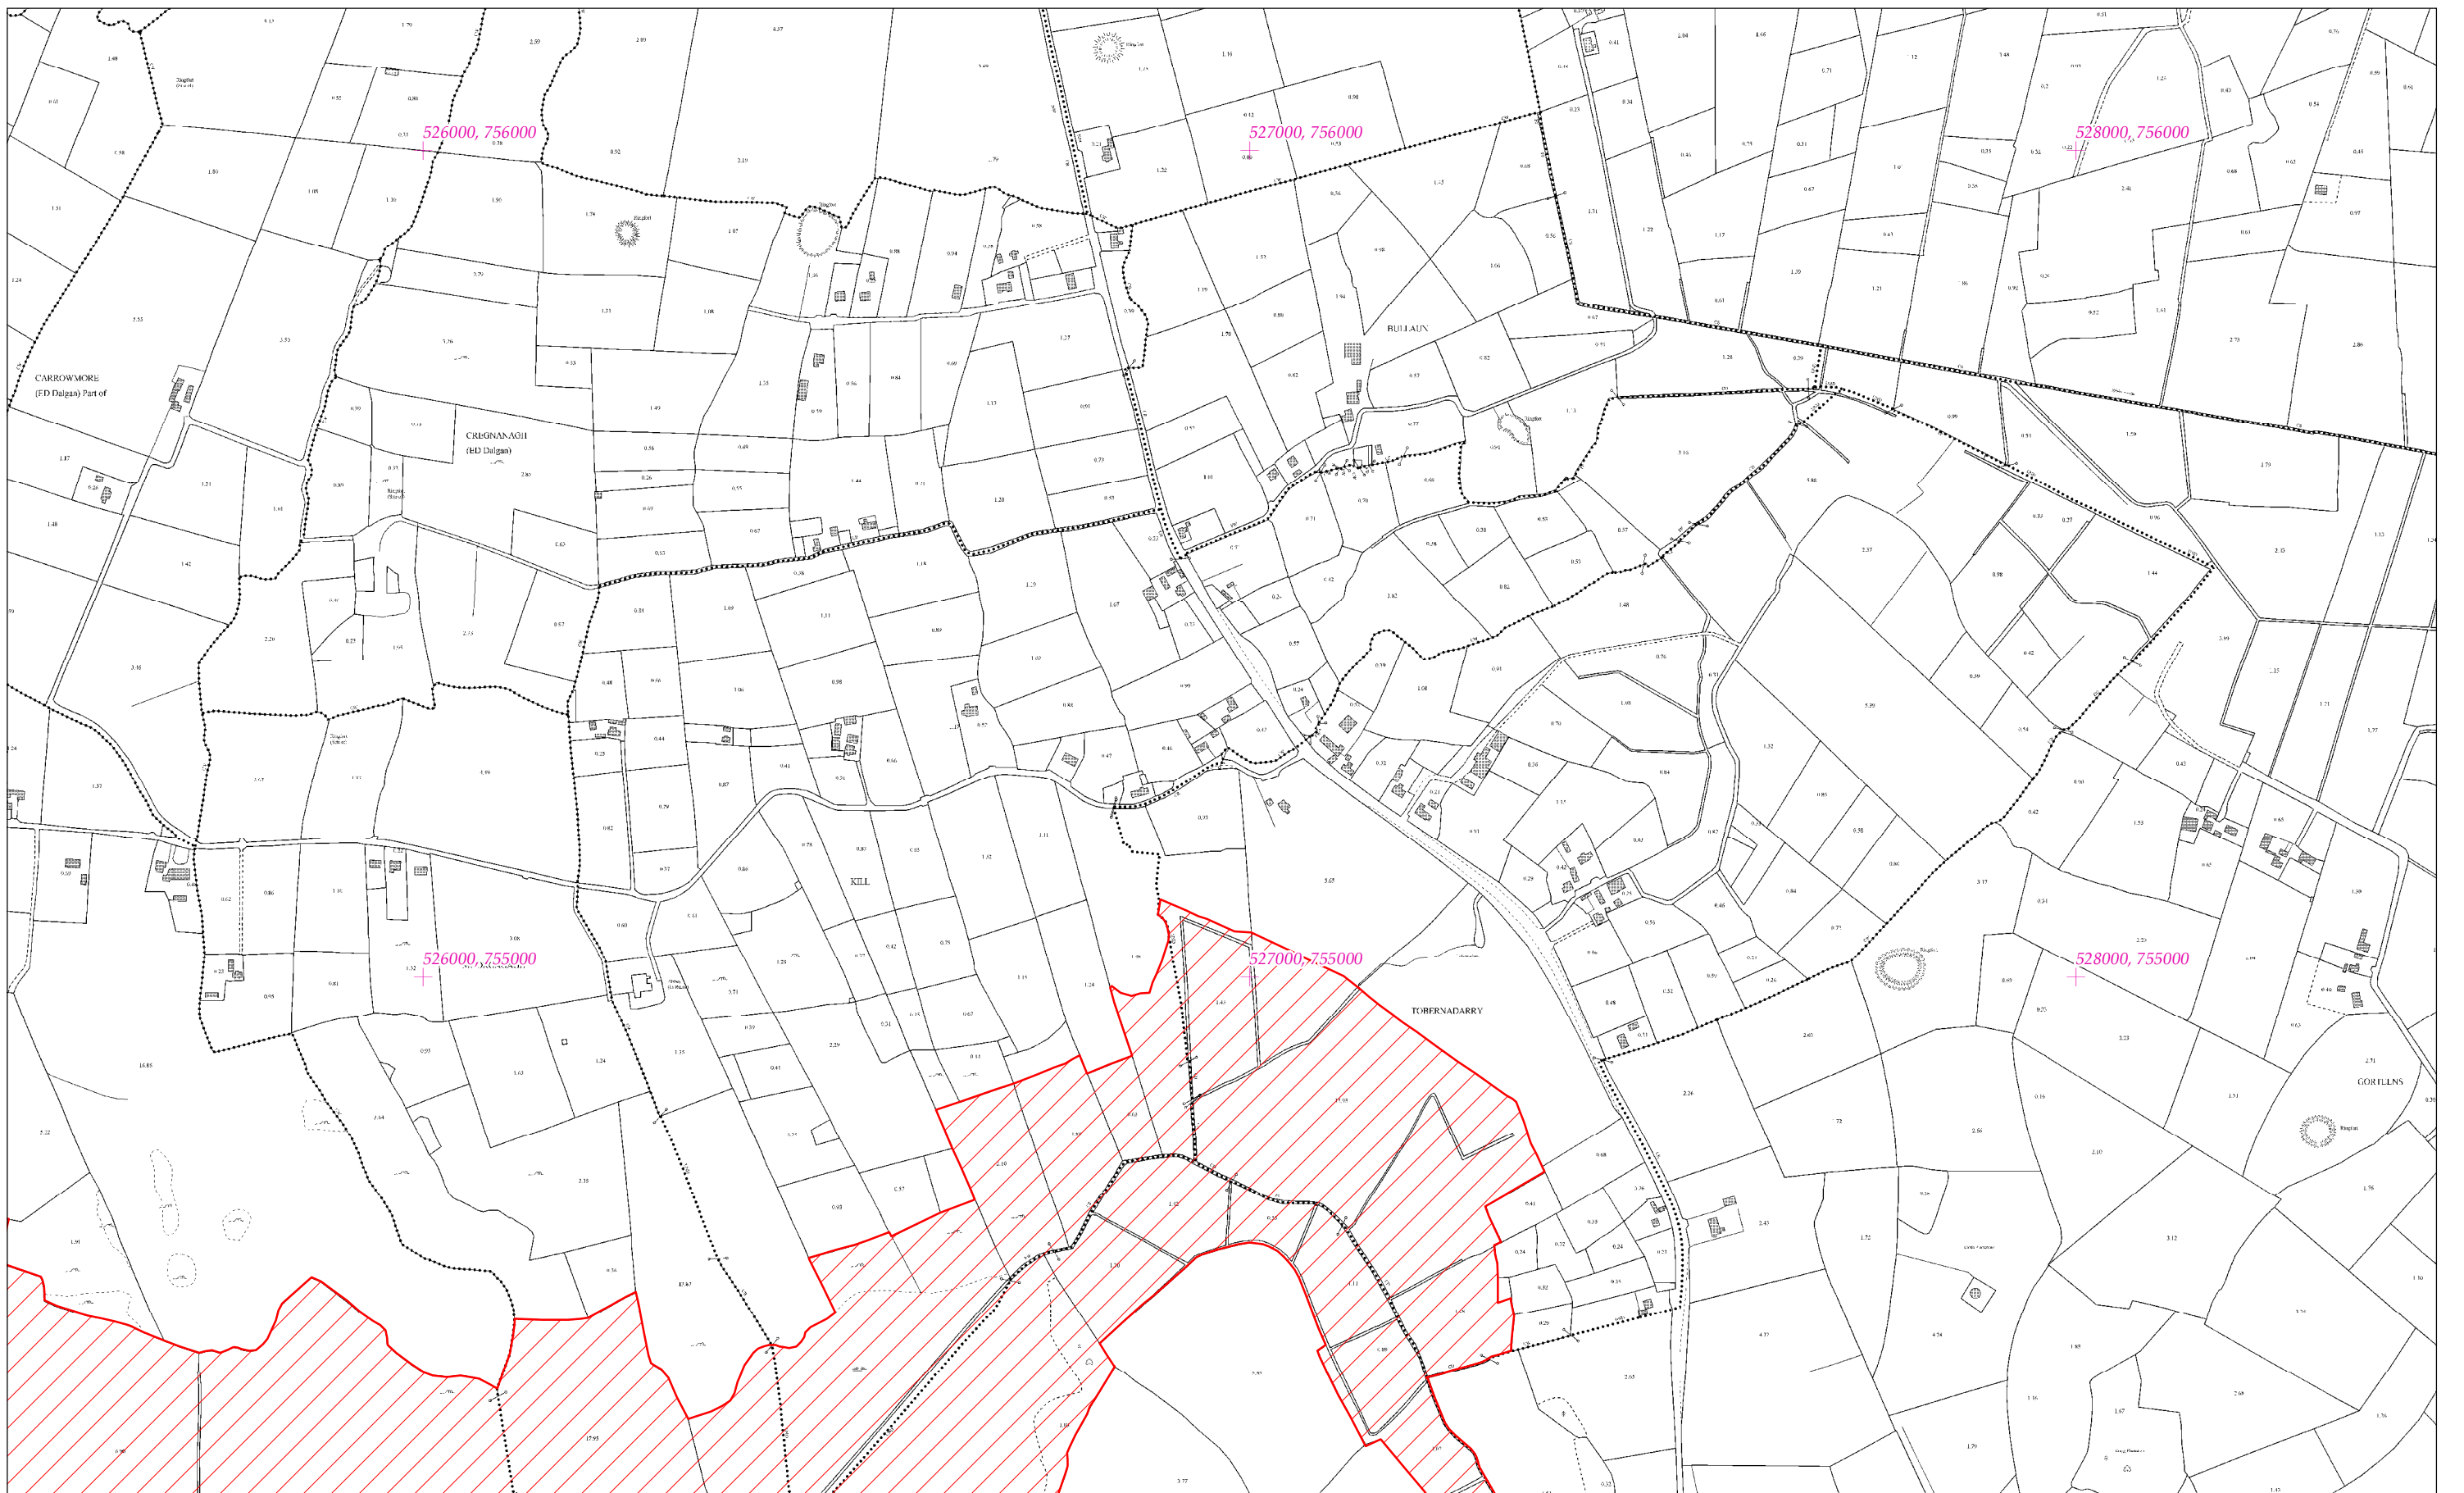

LCS Thurlach Shruthair
Shrulle Turlough SAC
1:5000 O.S. TILE 2741a 1 of 4

Scála / Scale 1:7,500

SITE CODE
000525

Leagan / Version: 3.01

Arna chlón an / Printed on: 17/10/2018

Rialachán 4(1)(b) / Regulation 4(1)(b)