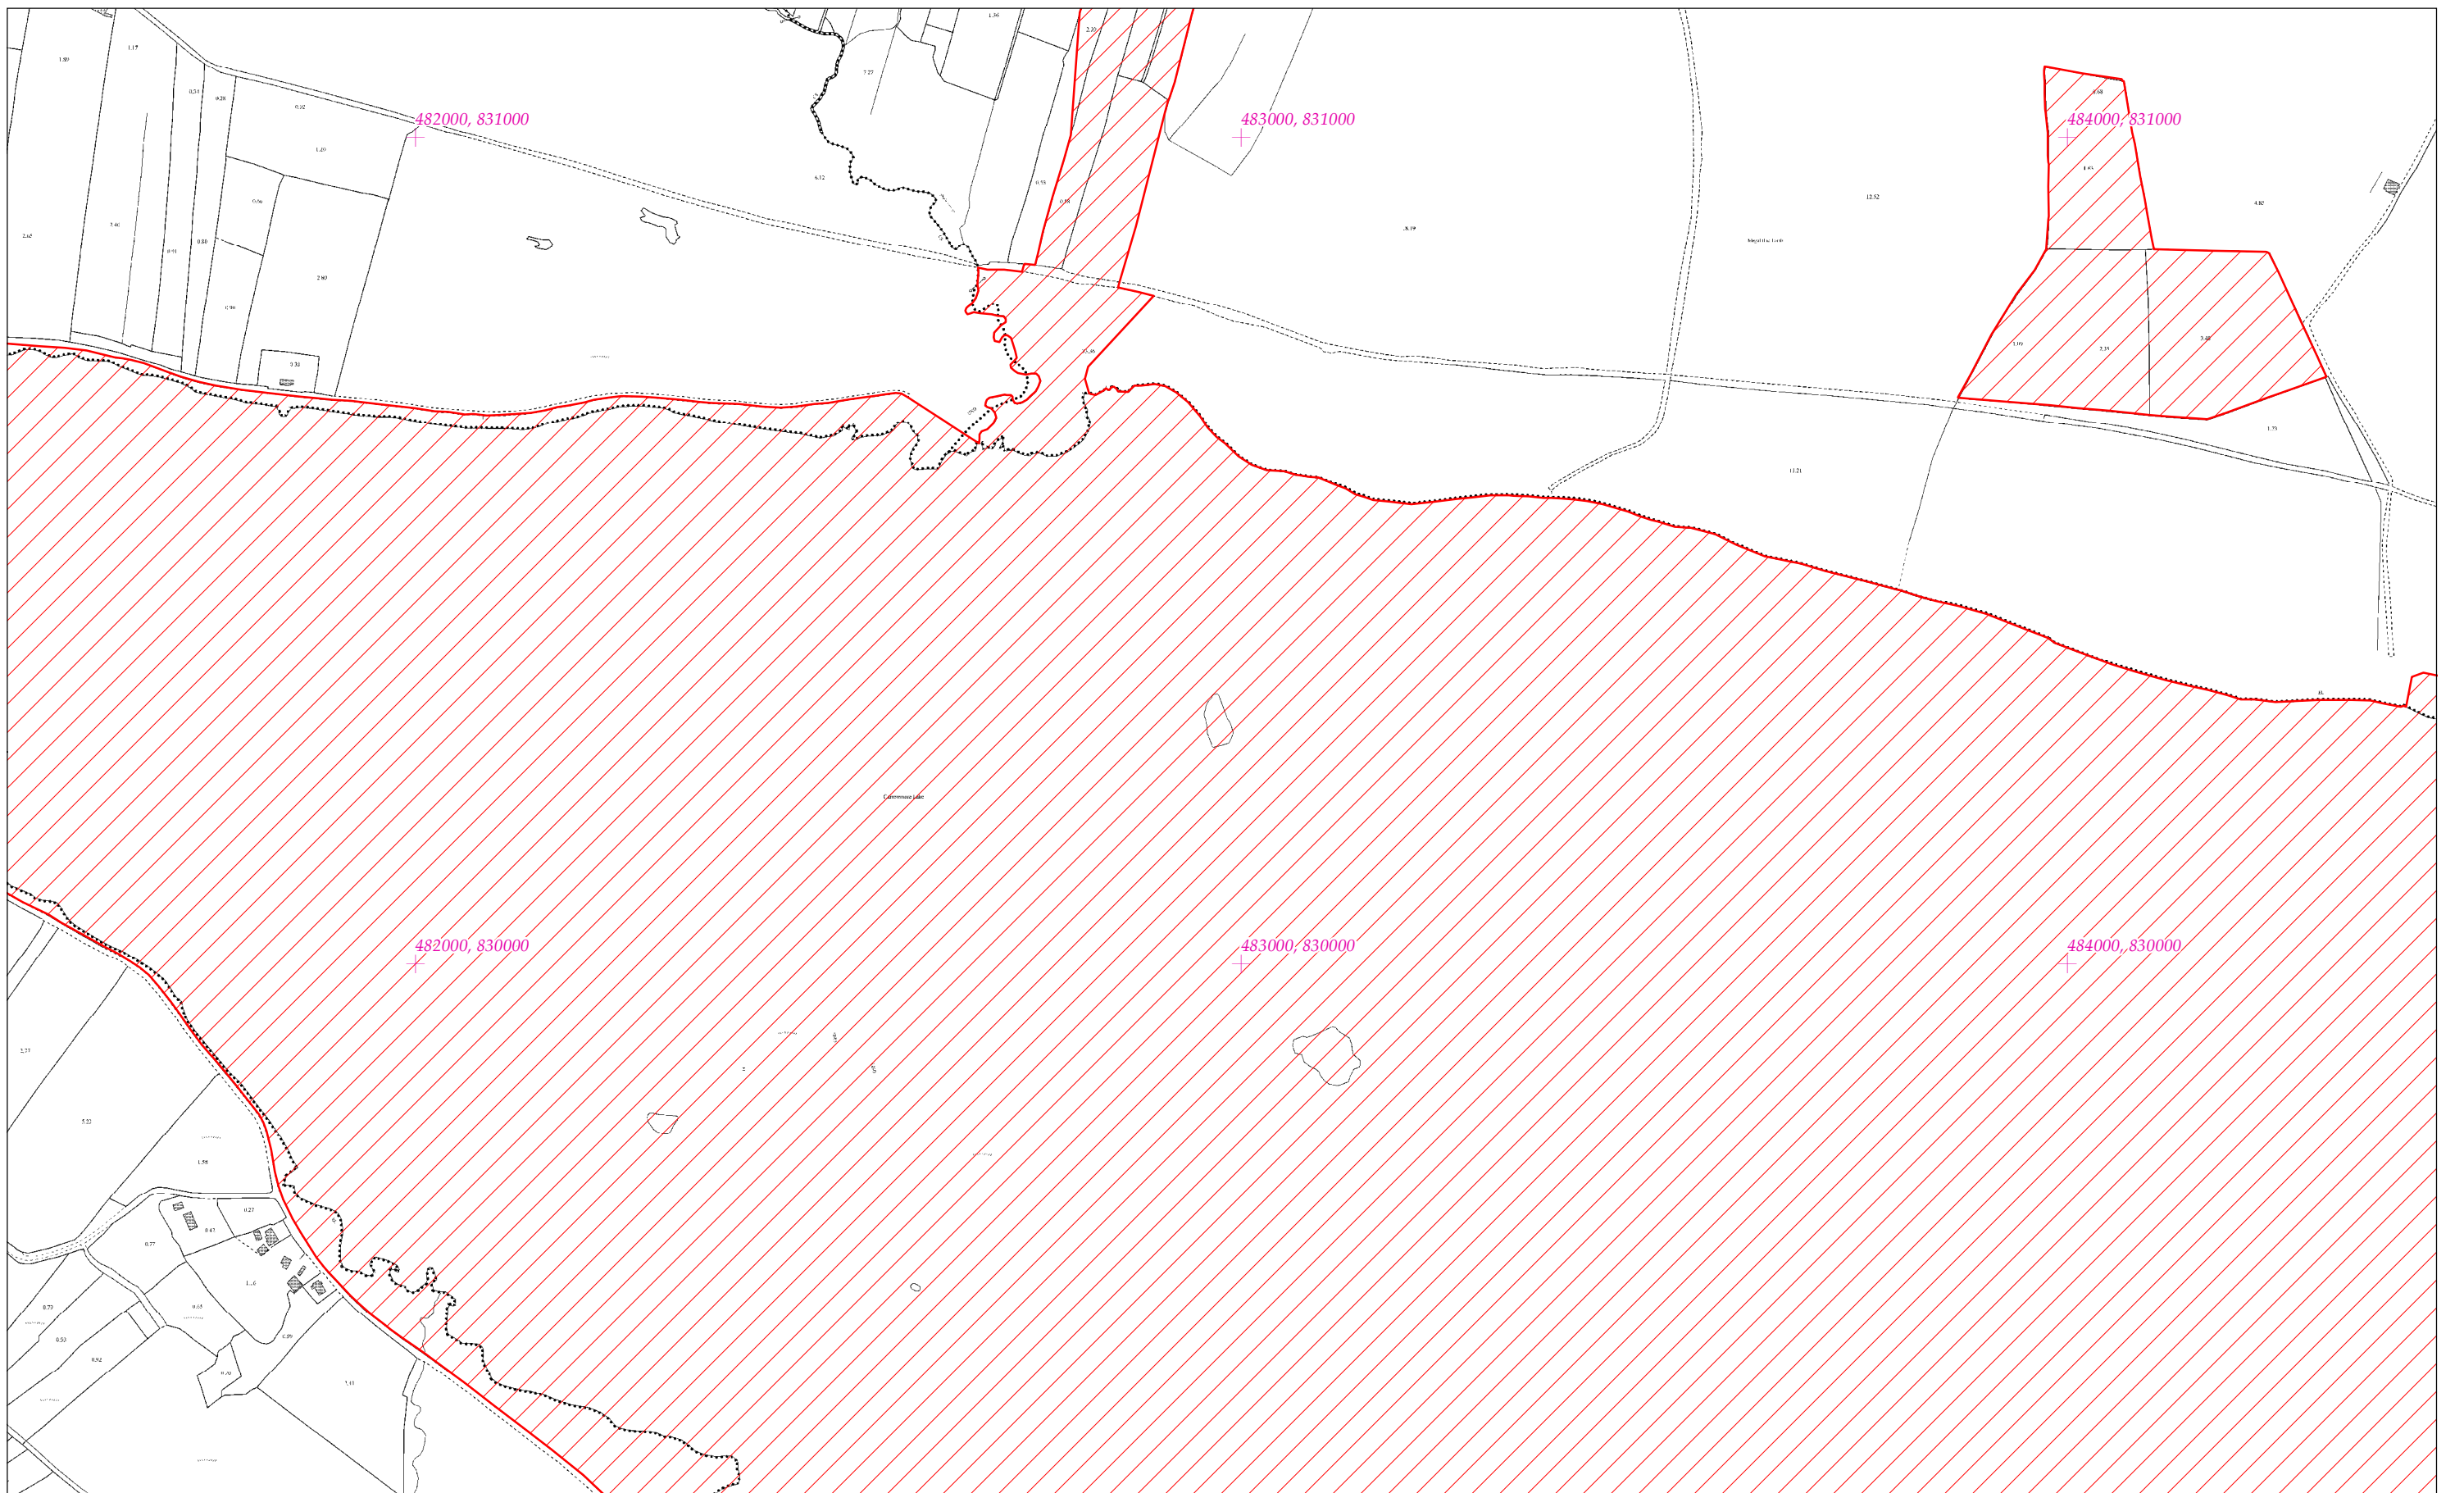

LCS Choimpléacs Loch na Ceathrún Móire  
Carrowmore Lake Complex SAC

1:5000 O.S. TILE 1110a 3 of 32

0 0.5km

Scála / Scale 1:7,500

SITE CODE  
000476

Leagan / Version: 3.01

Arna chló an / Printed on: 31/01/2020