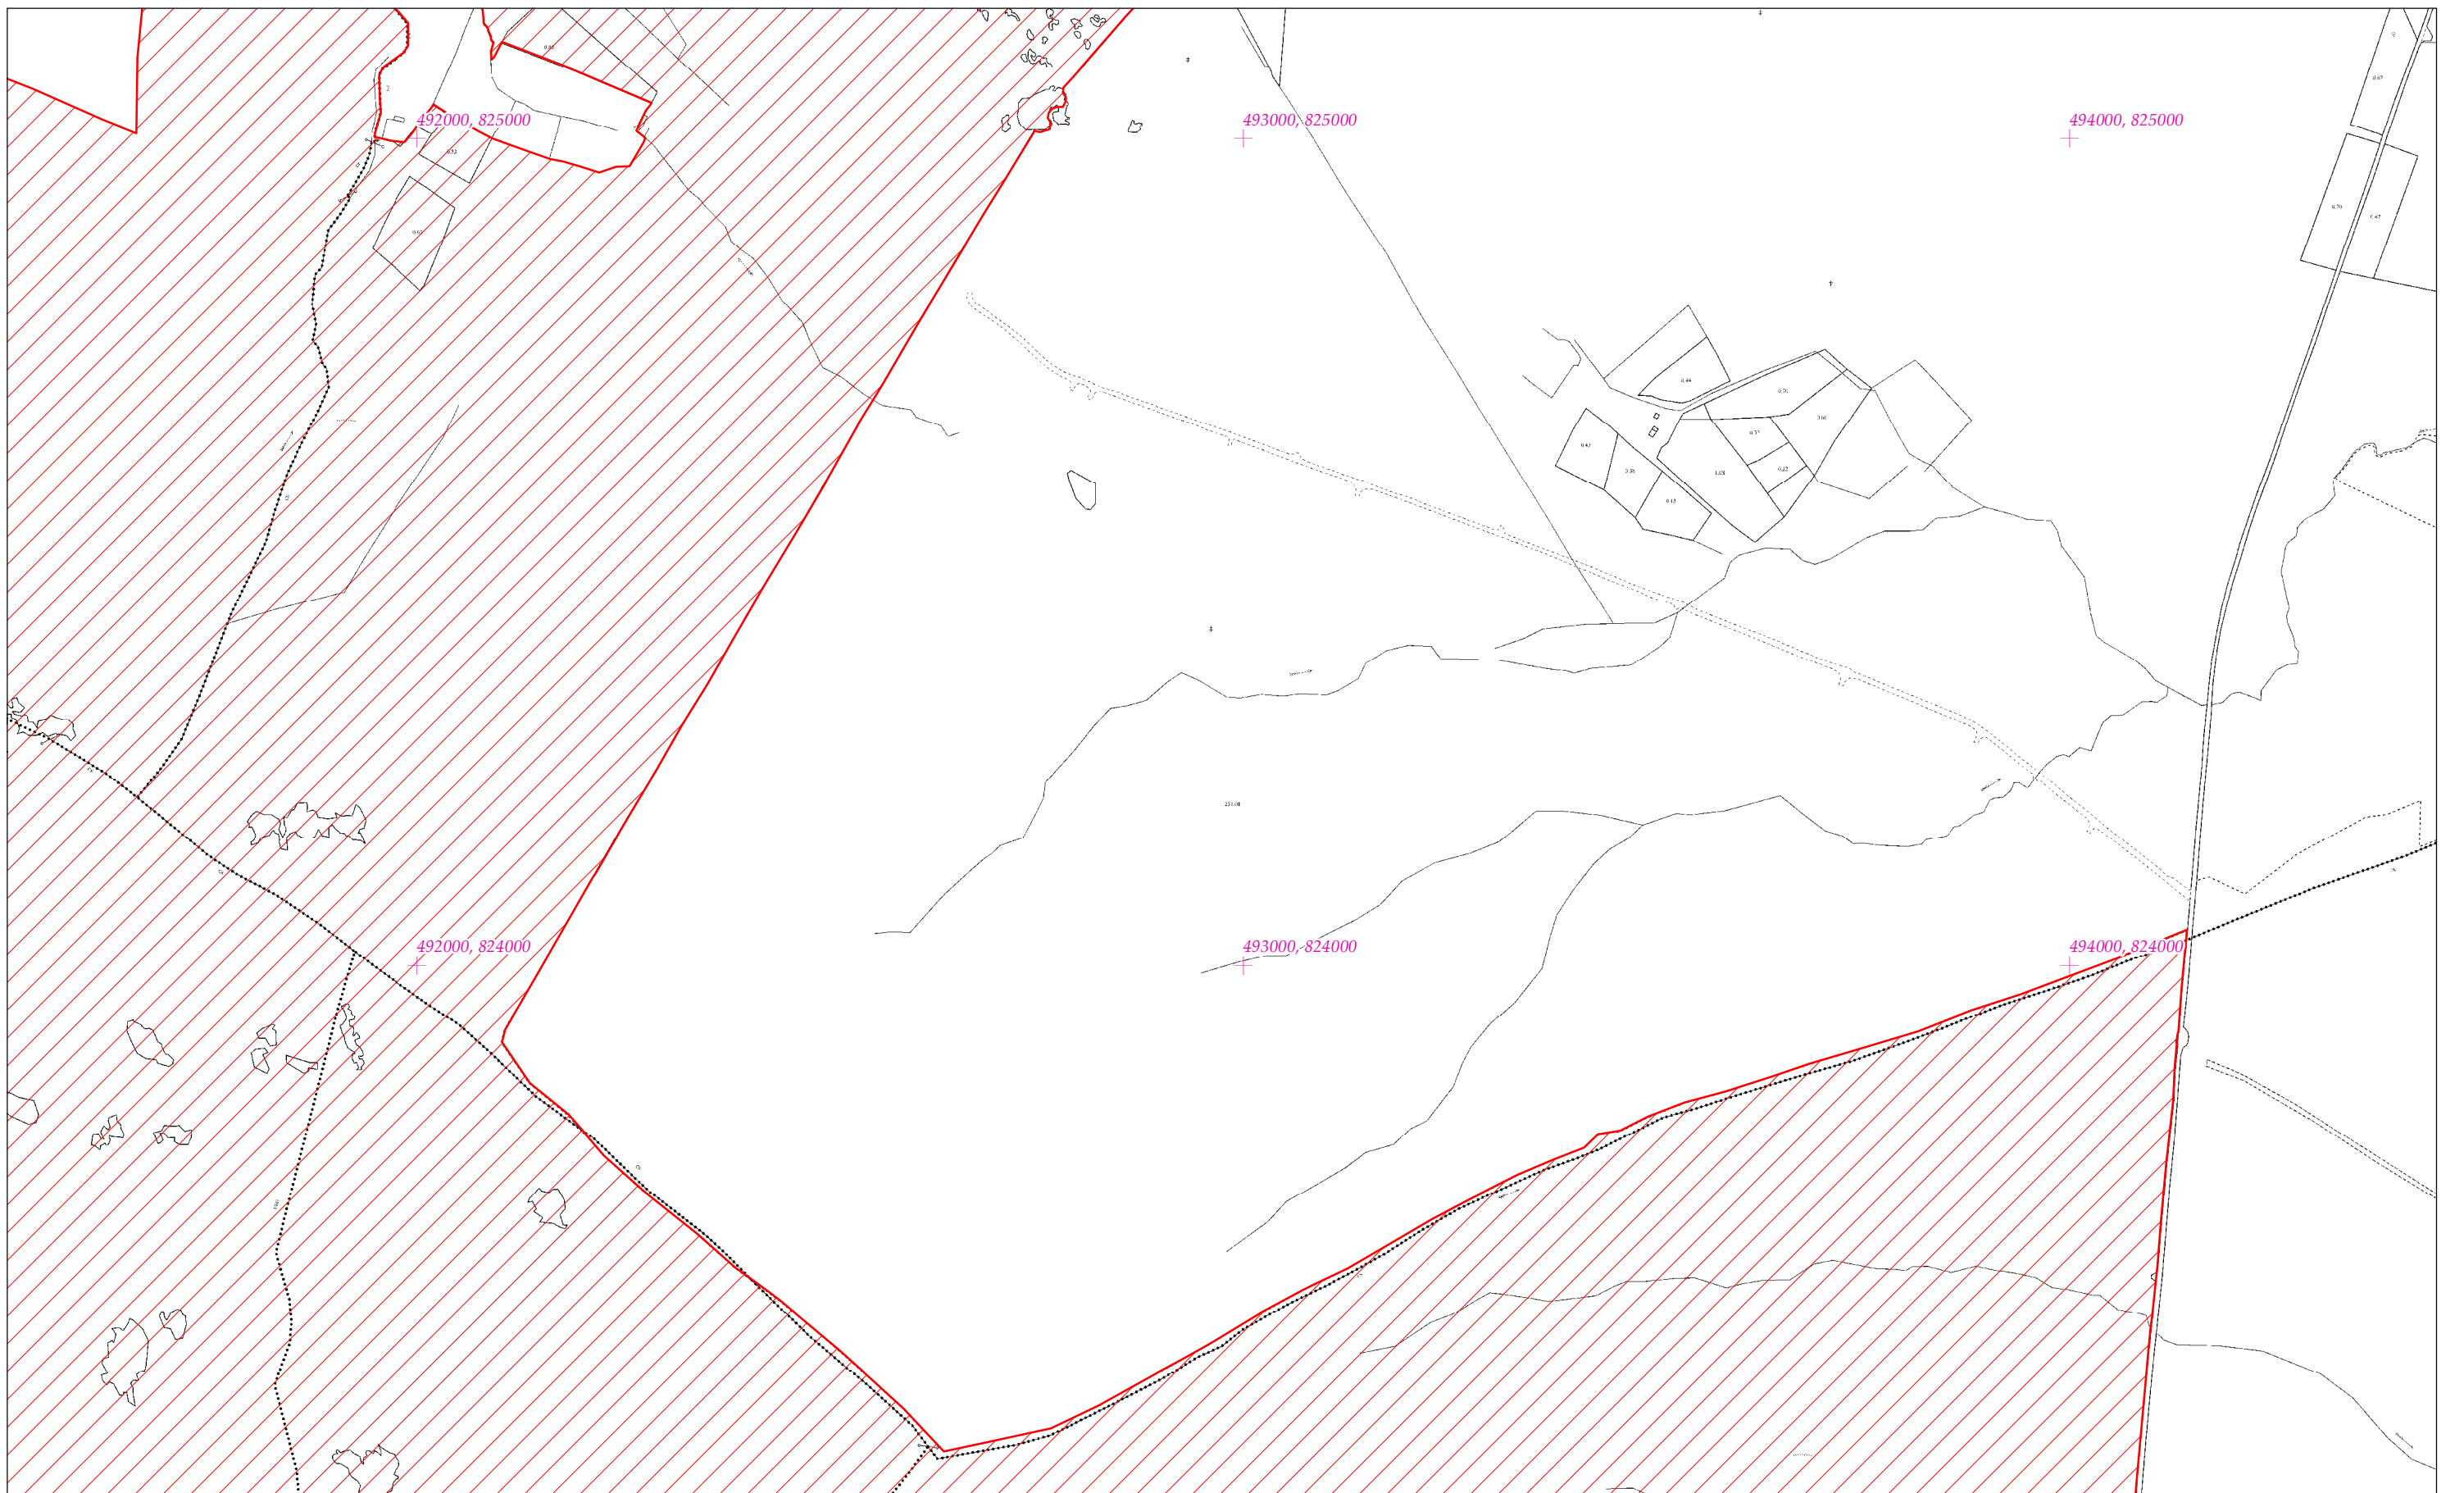

LCS Choimpléacs Loch na Ceathrún Móire  
Carrowmore Lake Complex SAC

1:5000 O.S. TILE 1239d 25 of 32

0 0.5 km

Scála / Scale 1:7,500

SITE CODE  
000476

Leagan / Version: 3.01

Arna chló an / Printed on: 31/01/2020