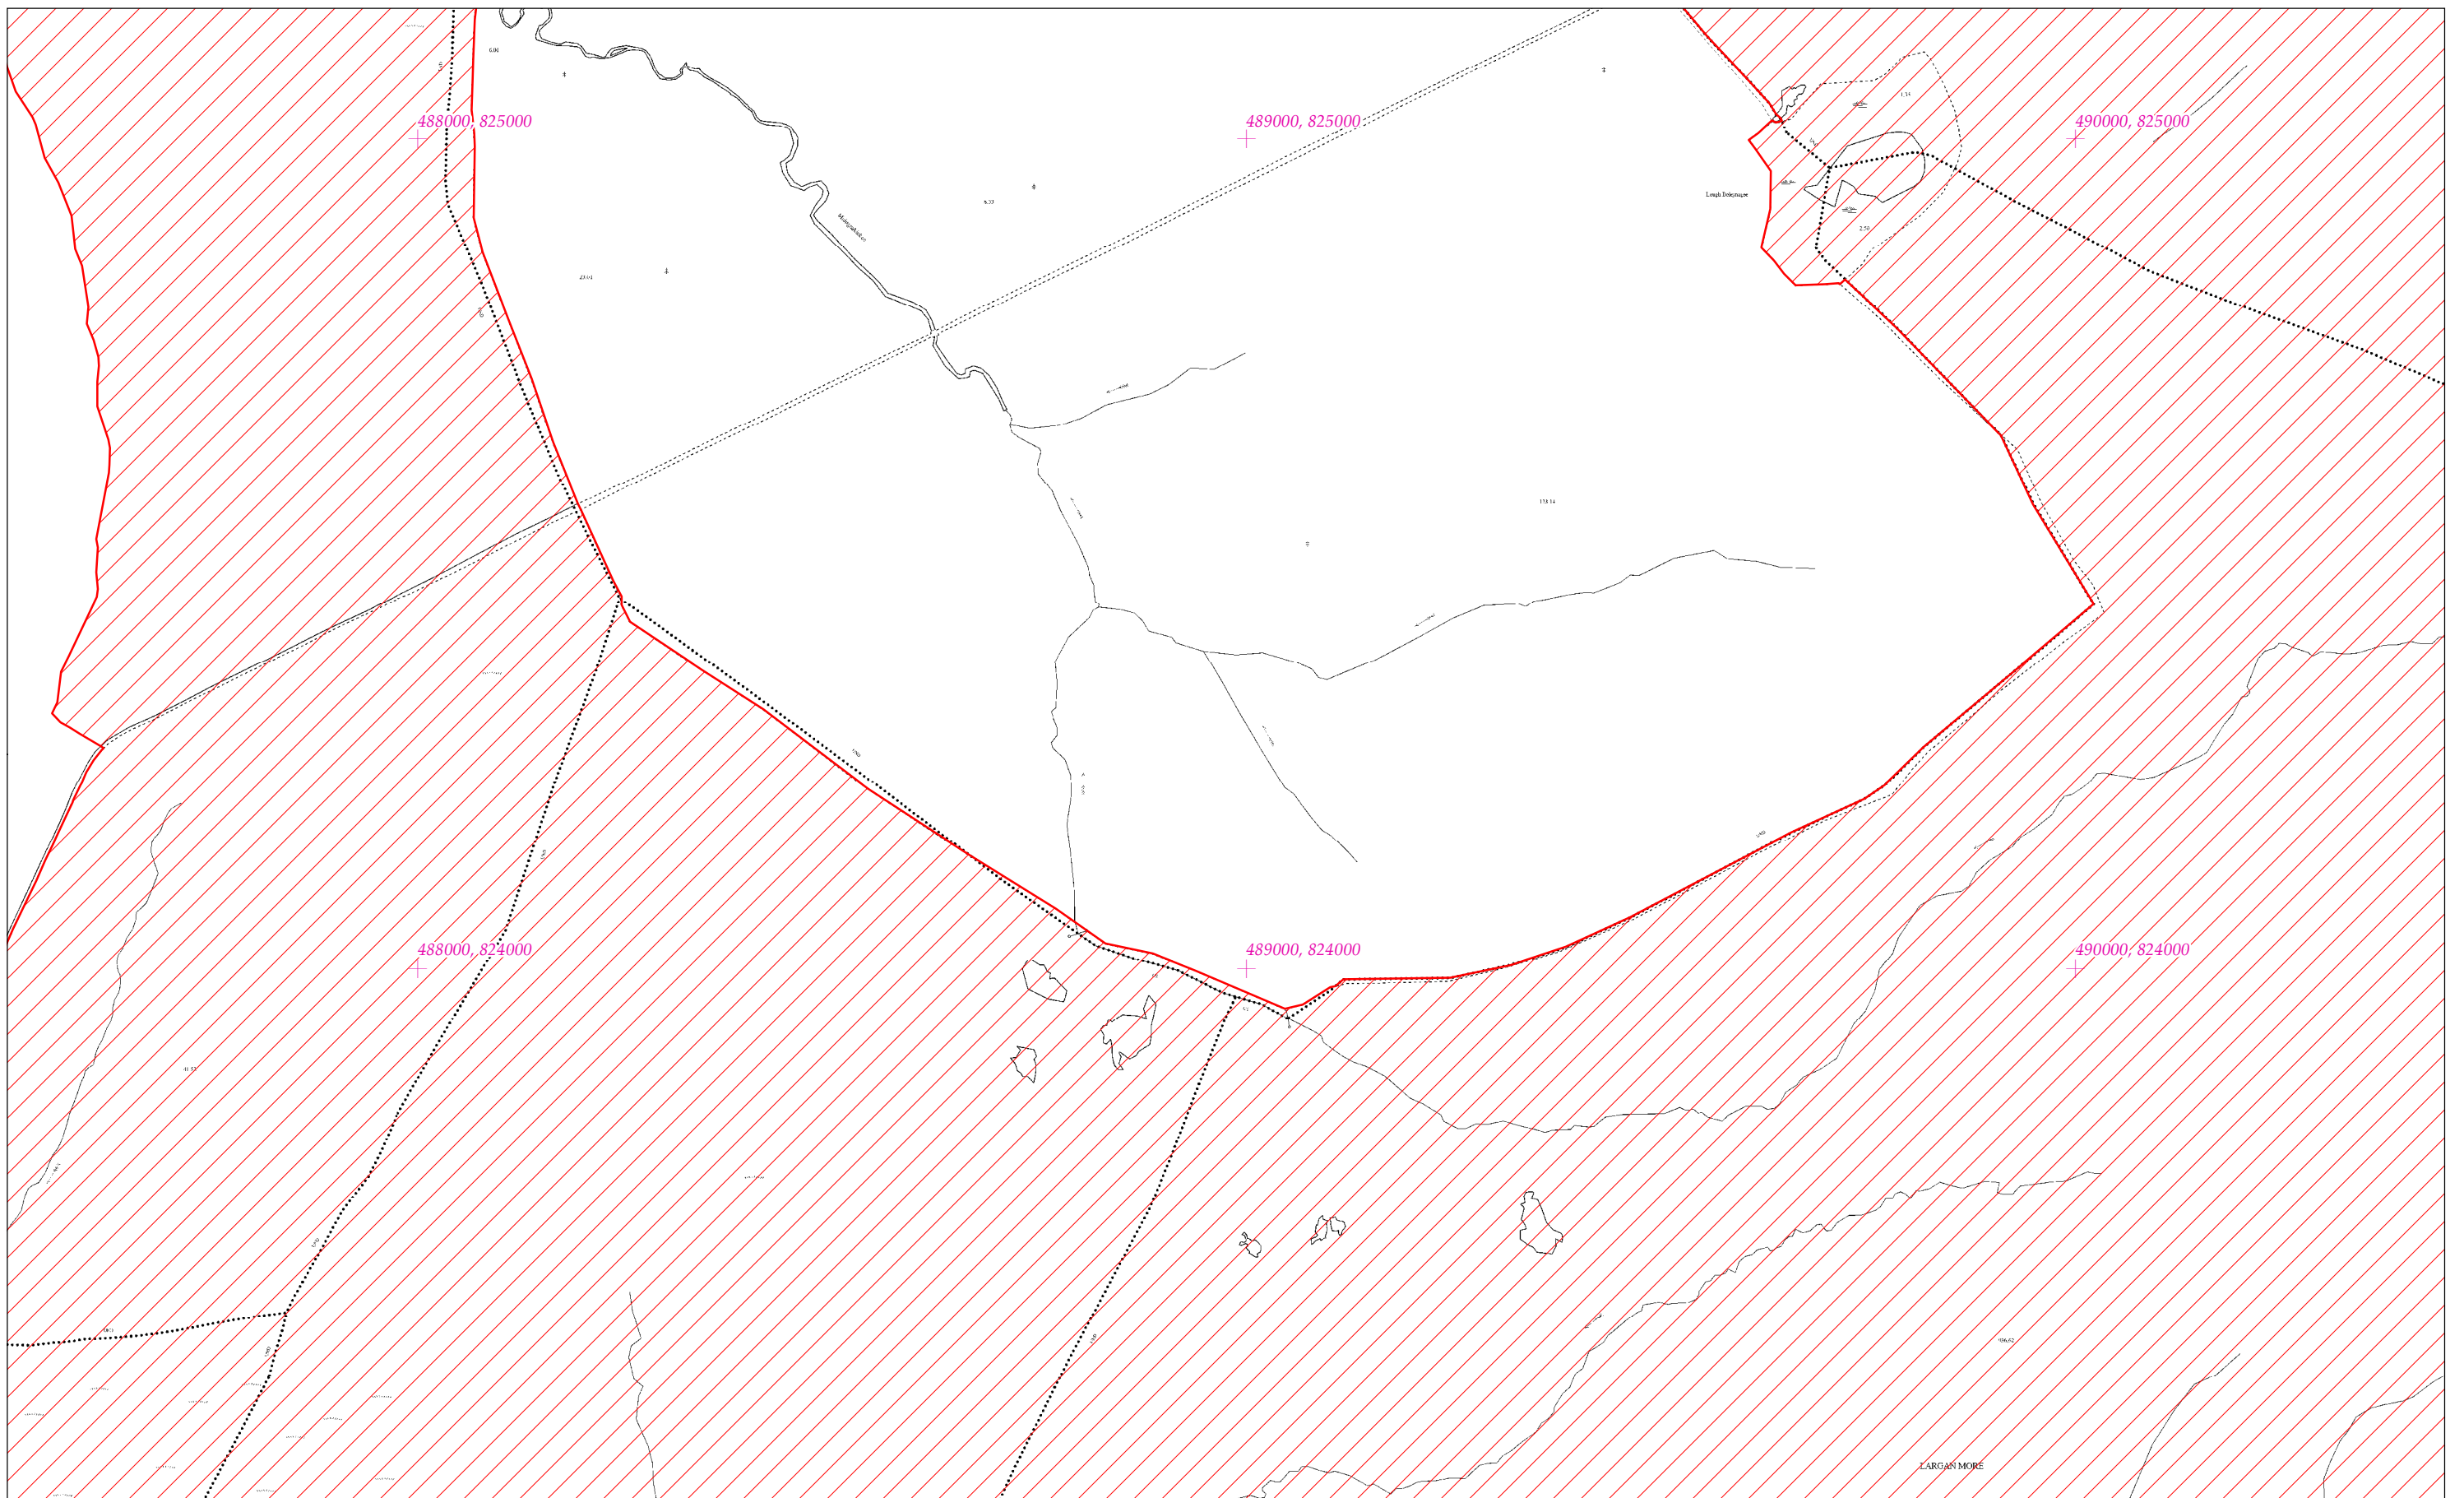

LCS Choimpléacs Loch na Ceathrún Móire  
Carrowmore Lake Complex SAC

1:5000 O.S. TILE 1238d 21 of 32

0 0.5km

Scála / Scale 1:7,500

SITE CODE  
000476

Leagan / Version: 3.01

Arna chló an / Printed on: 31/01/2020