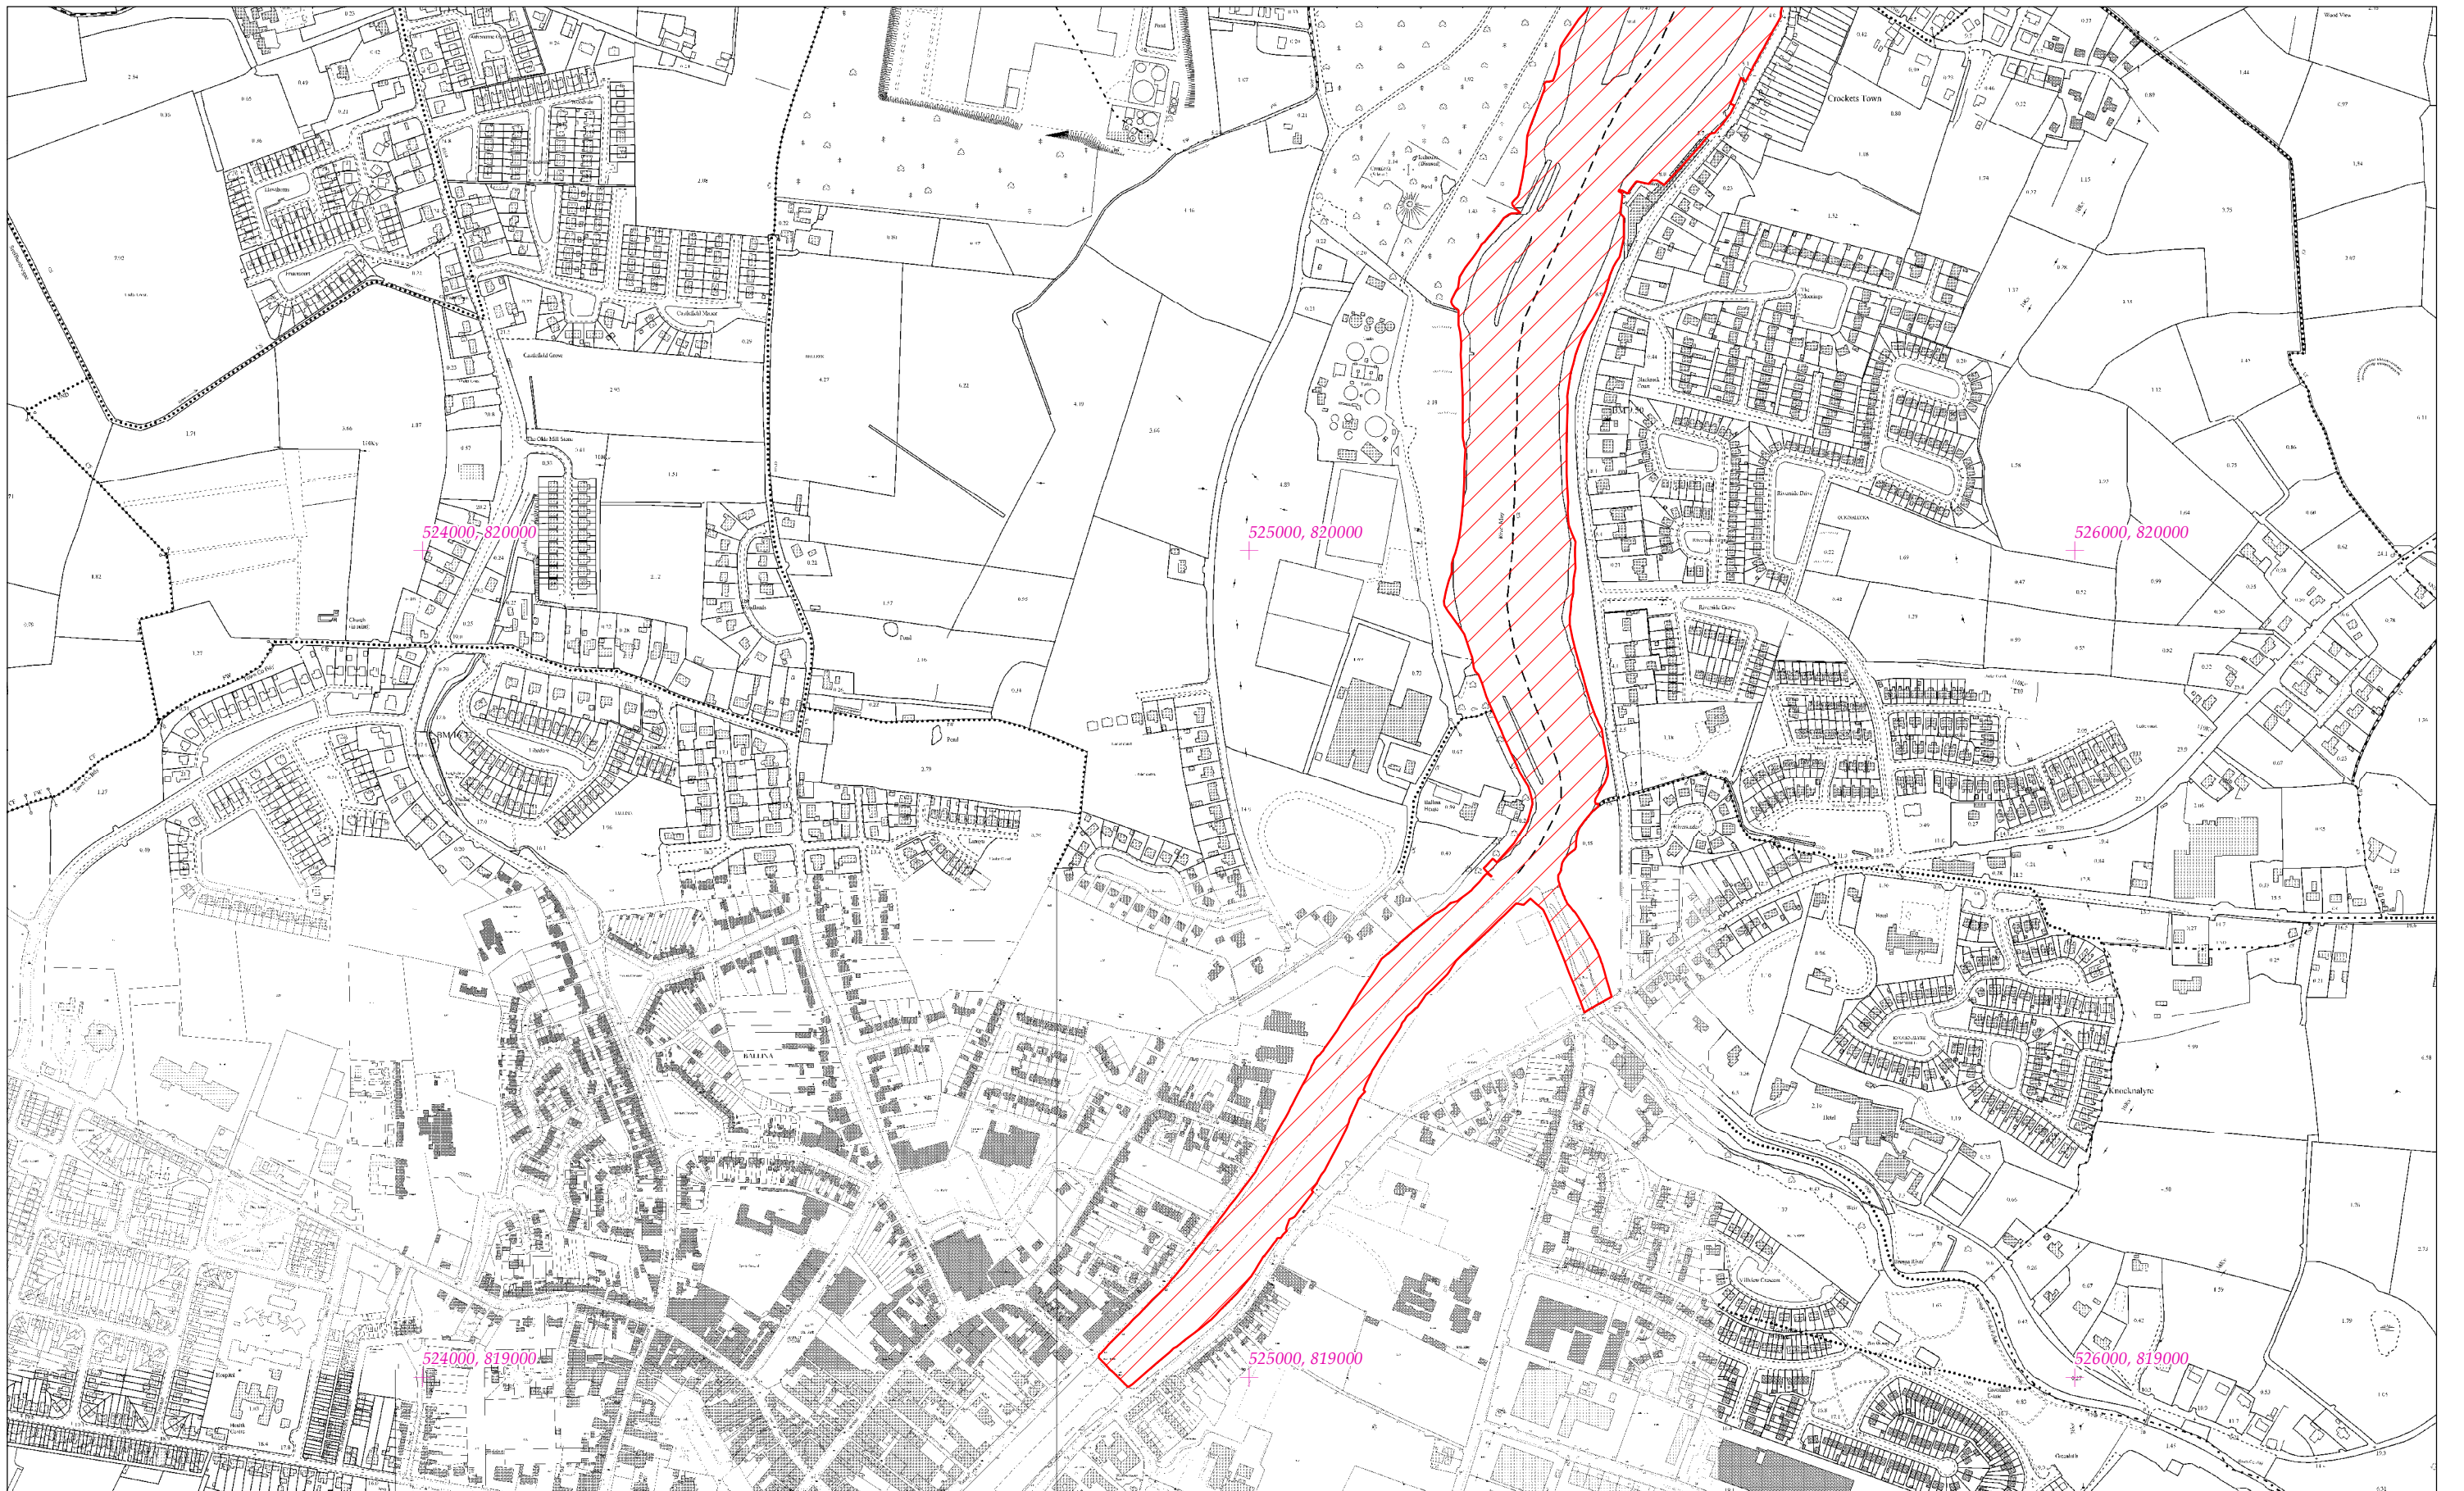

LCS Chuan Chill Ala/Inbhear na Muaidhe  
Killala Bay/Moy Estuary SAC

1:5000 O.S. TILE 1317a 24 of 26

0 0.5 km

Scála / Scale 1:7,500

SITE CODE  
000458

Leagan / Version: 3.03

Arna chló an / Printed on: 31/01/2020