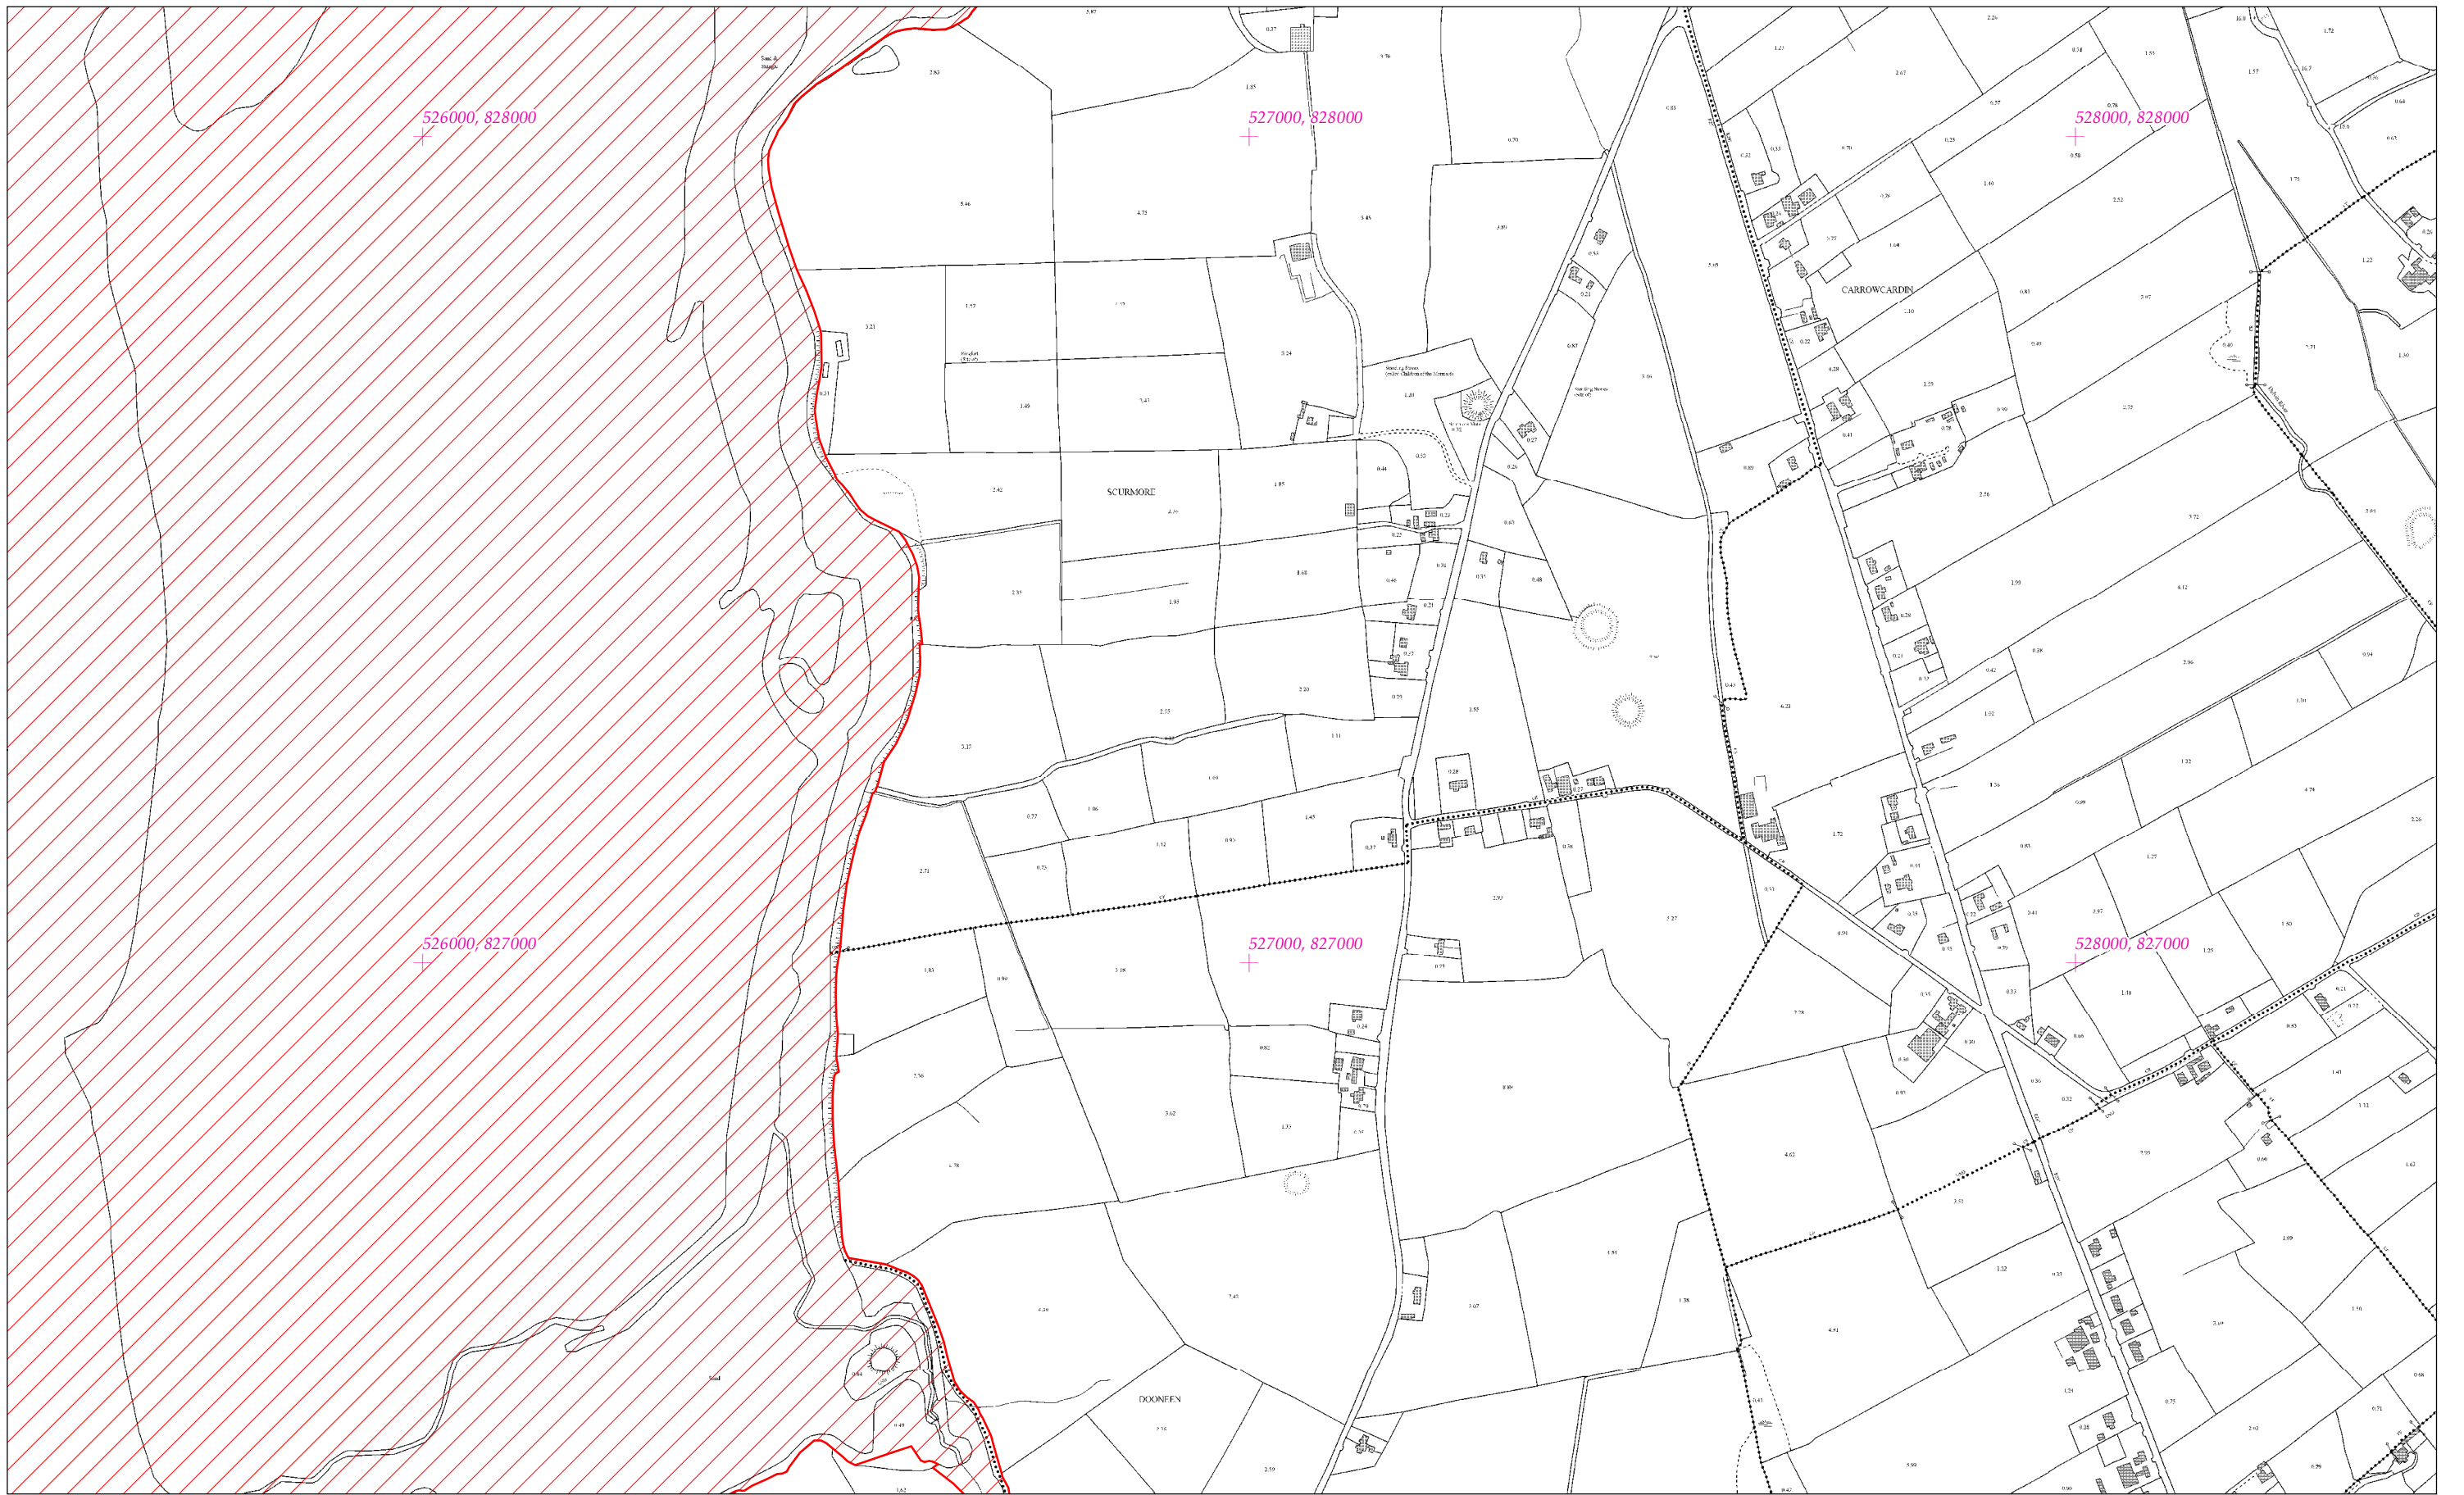

LCS Chuan Chill Ala/Inbhear na Muaidhe  
Killala Bay/Moy Estuary SAC

1:5000 O.S. TILE 1182a 17 of 26

0 0.5 km

Scála / Scale 1:7,500

SITE CODE  
000458

Leagan / Version: 3.03

Arna chló an / Printed on: 31/01/2020