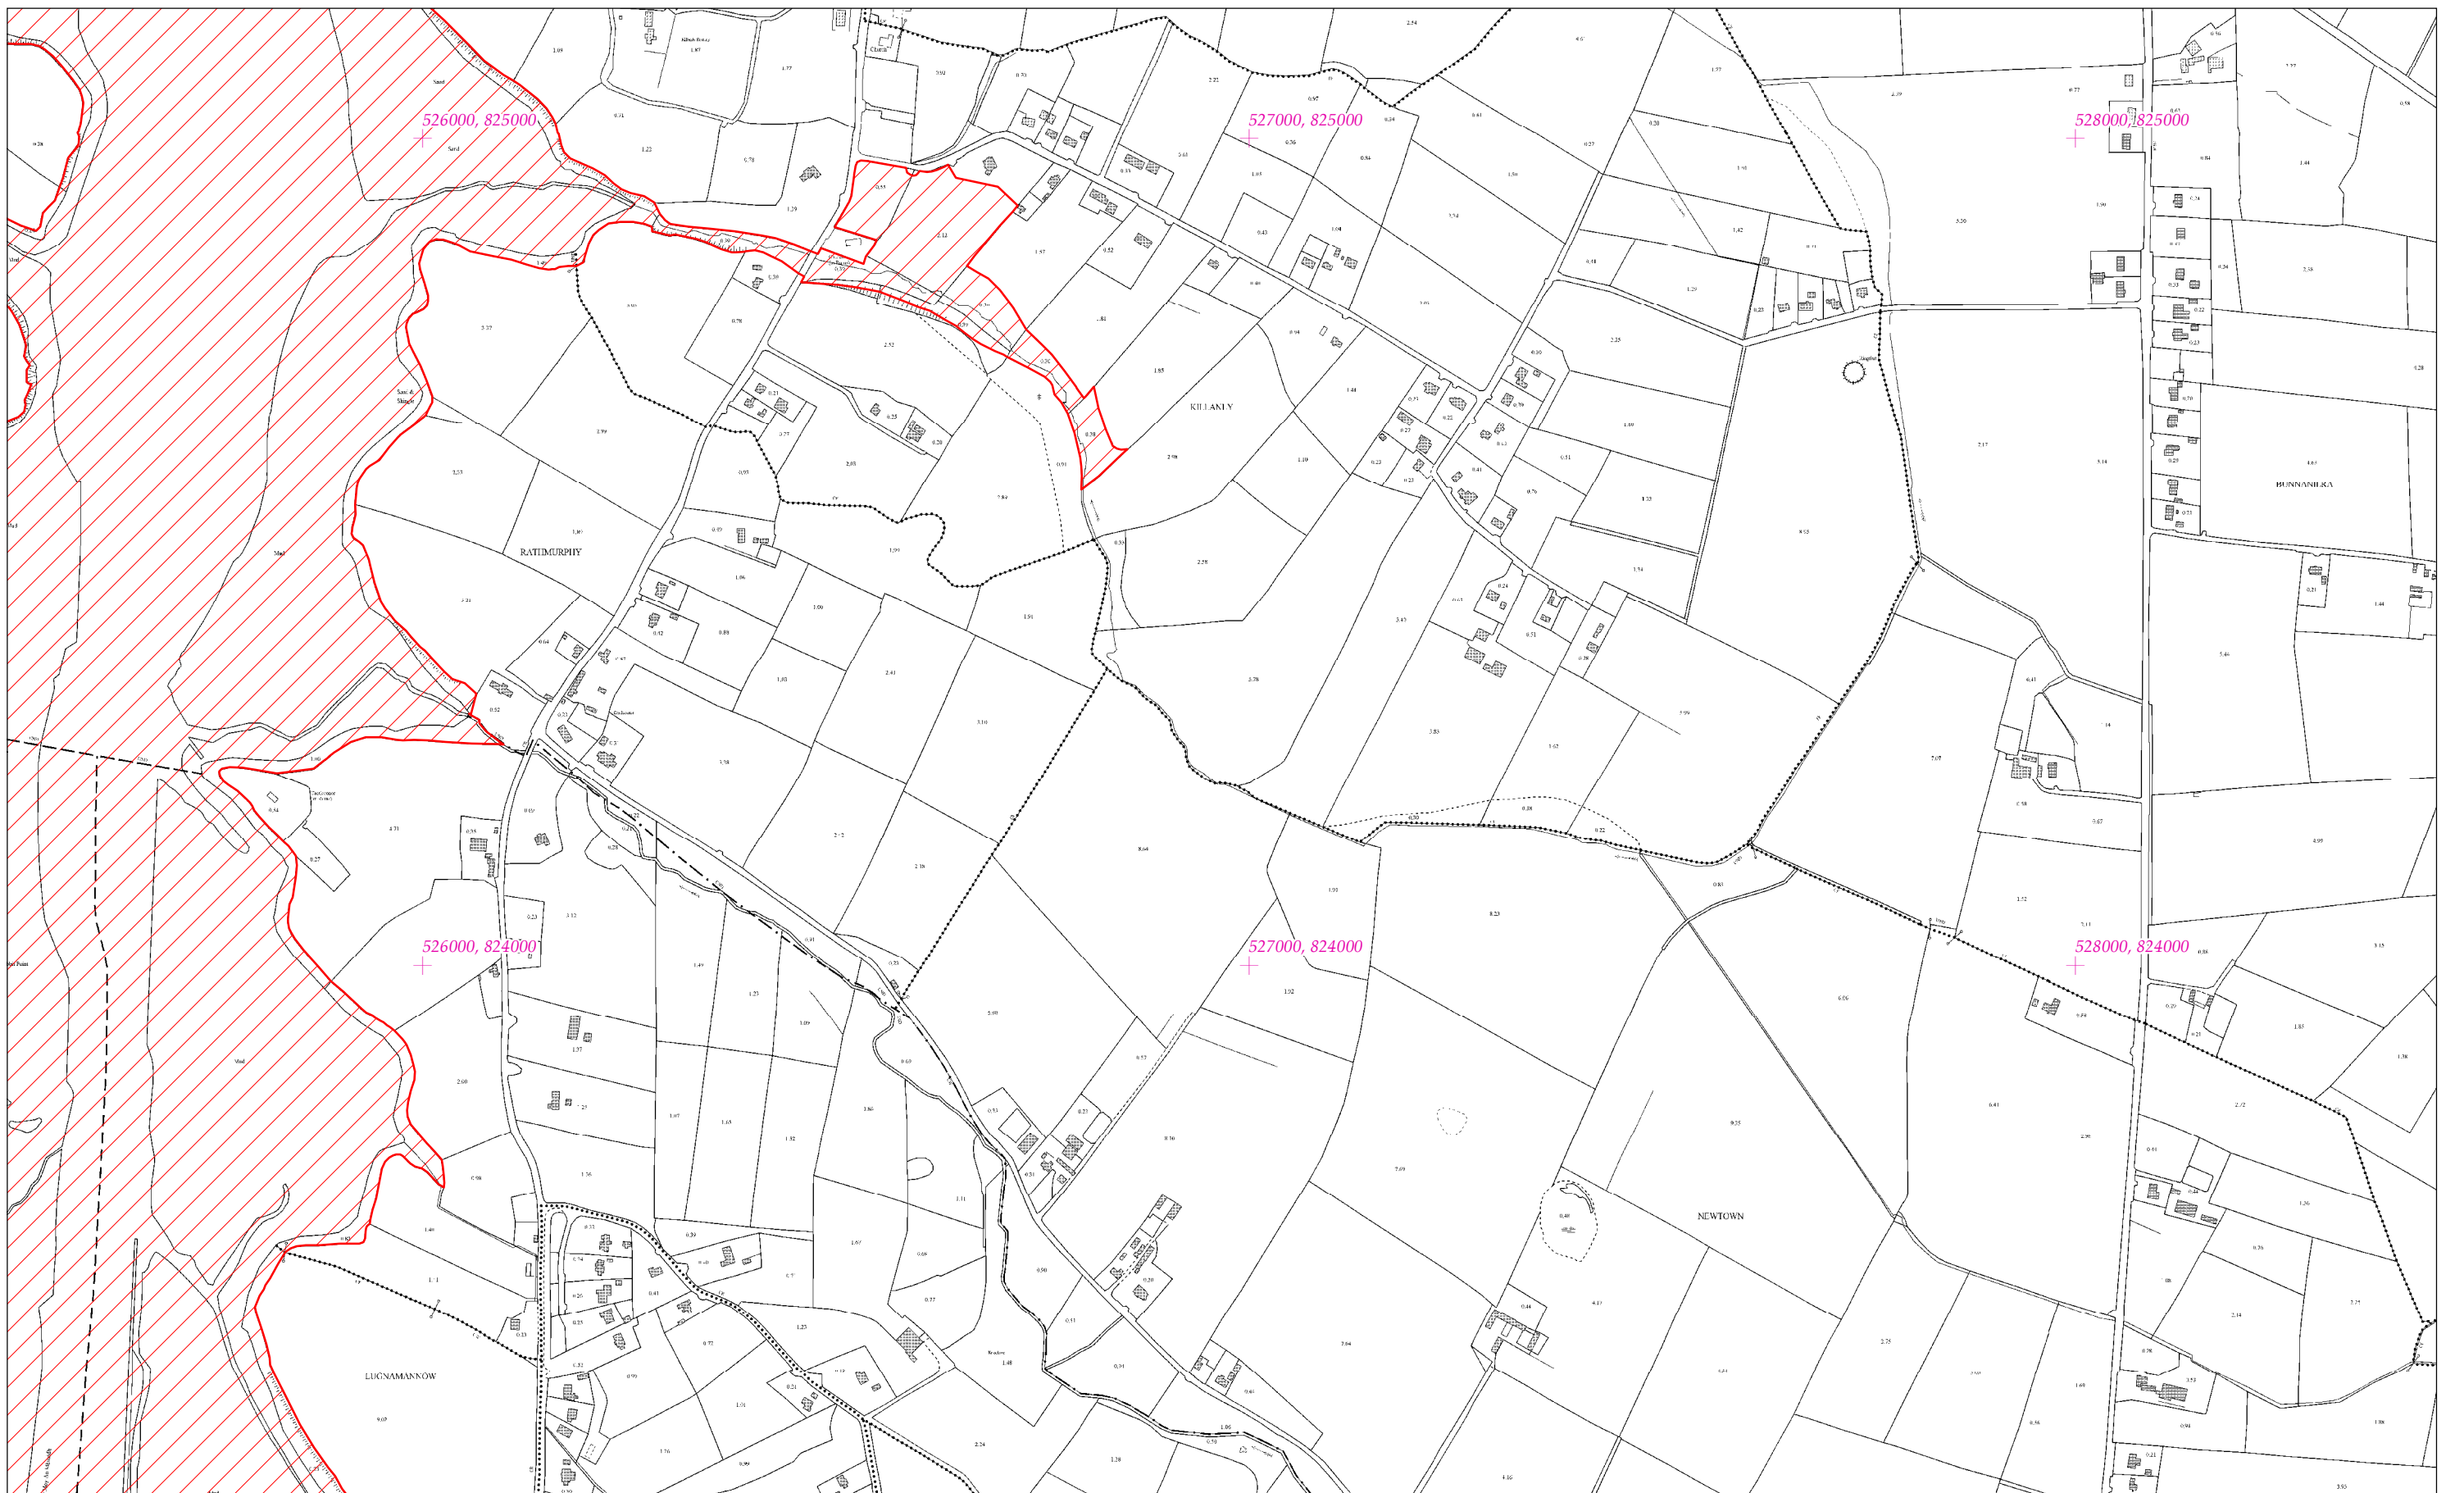

LCS Chuan Chill Ala/Inbhear na Muaidhe  
Killala Bay/Moy Estuary SAC

1:5000 O.S. TILE 1248a 21 of 26

0 0.5 km

Scála / Scale 1:7,500

SITE CODE  
000458

Leagan / Version: 3.03

Arna chlón an / Printed on: 31/01/2020