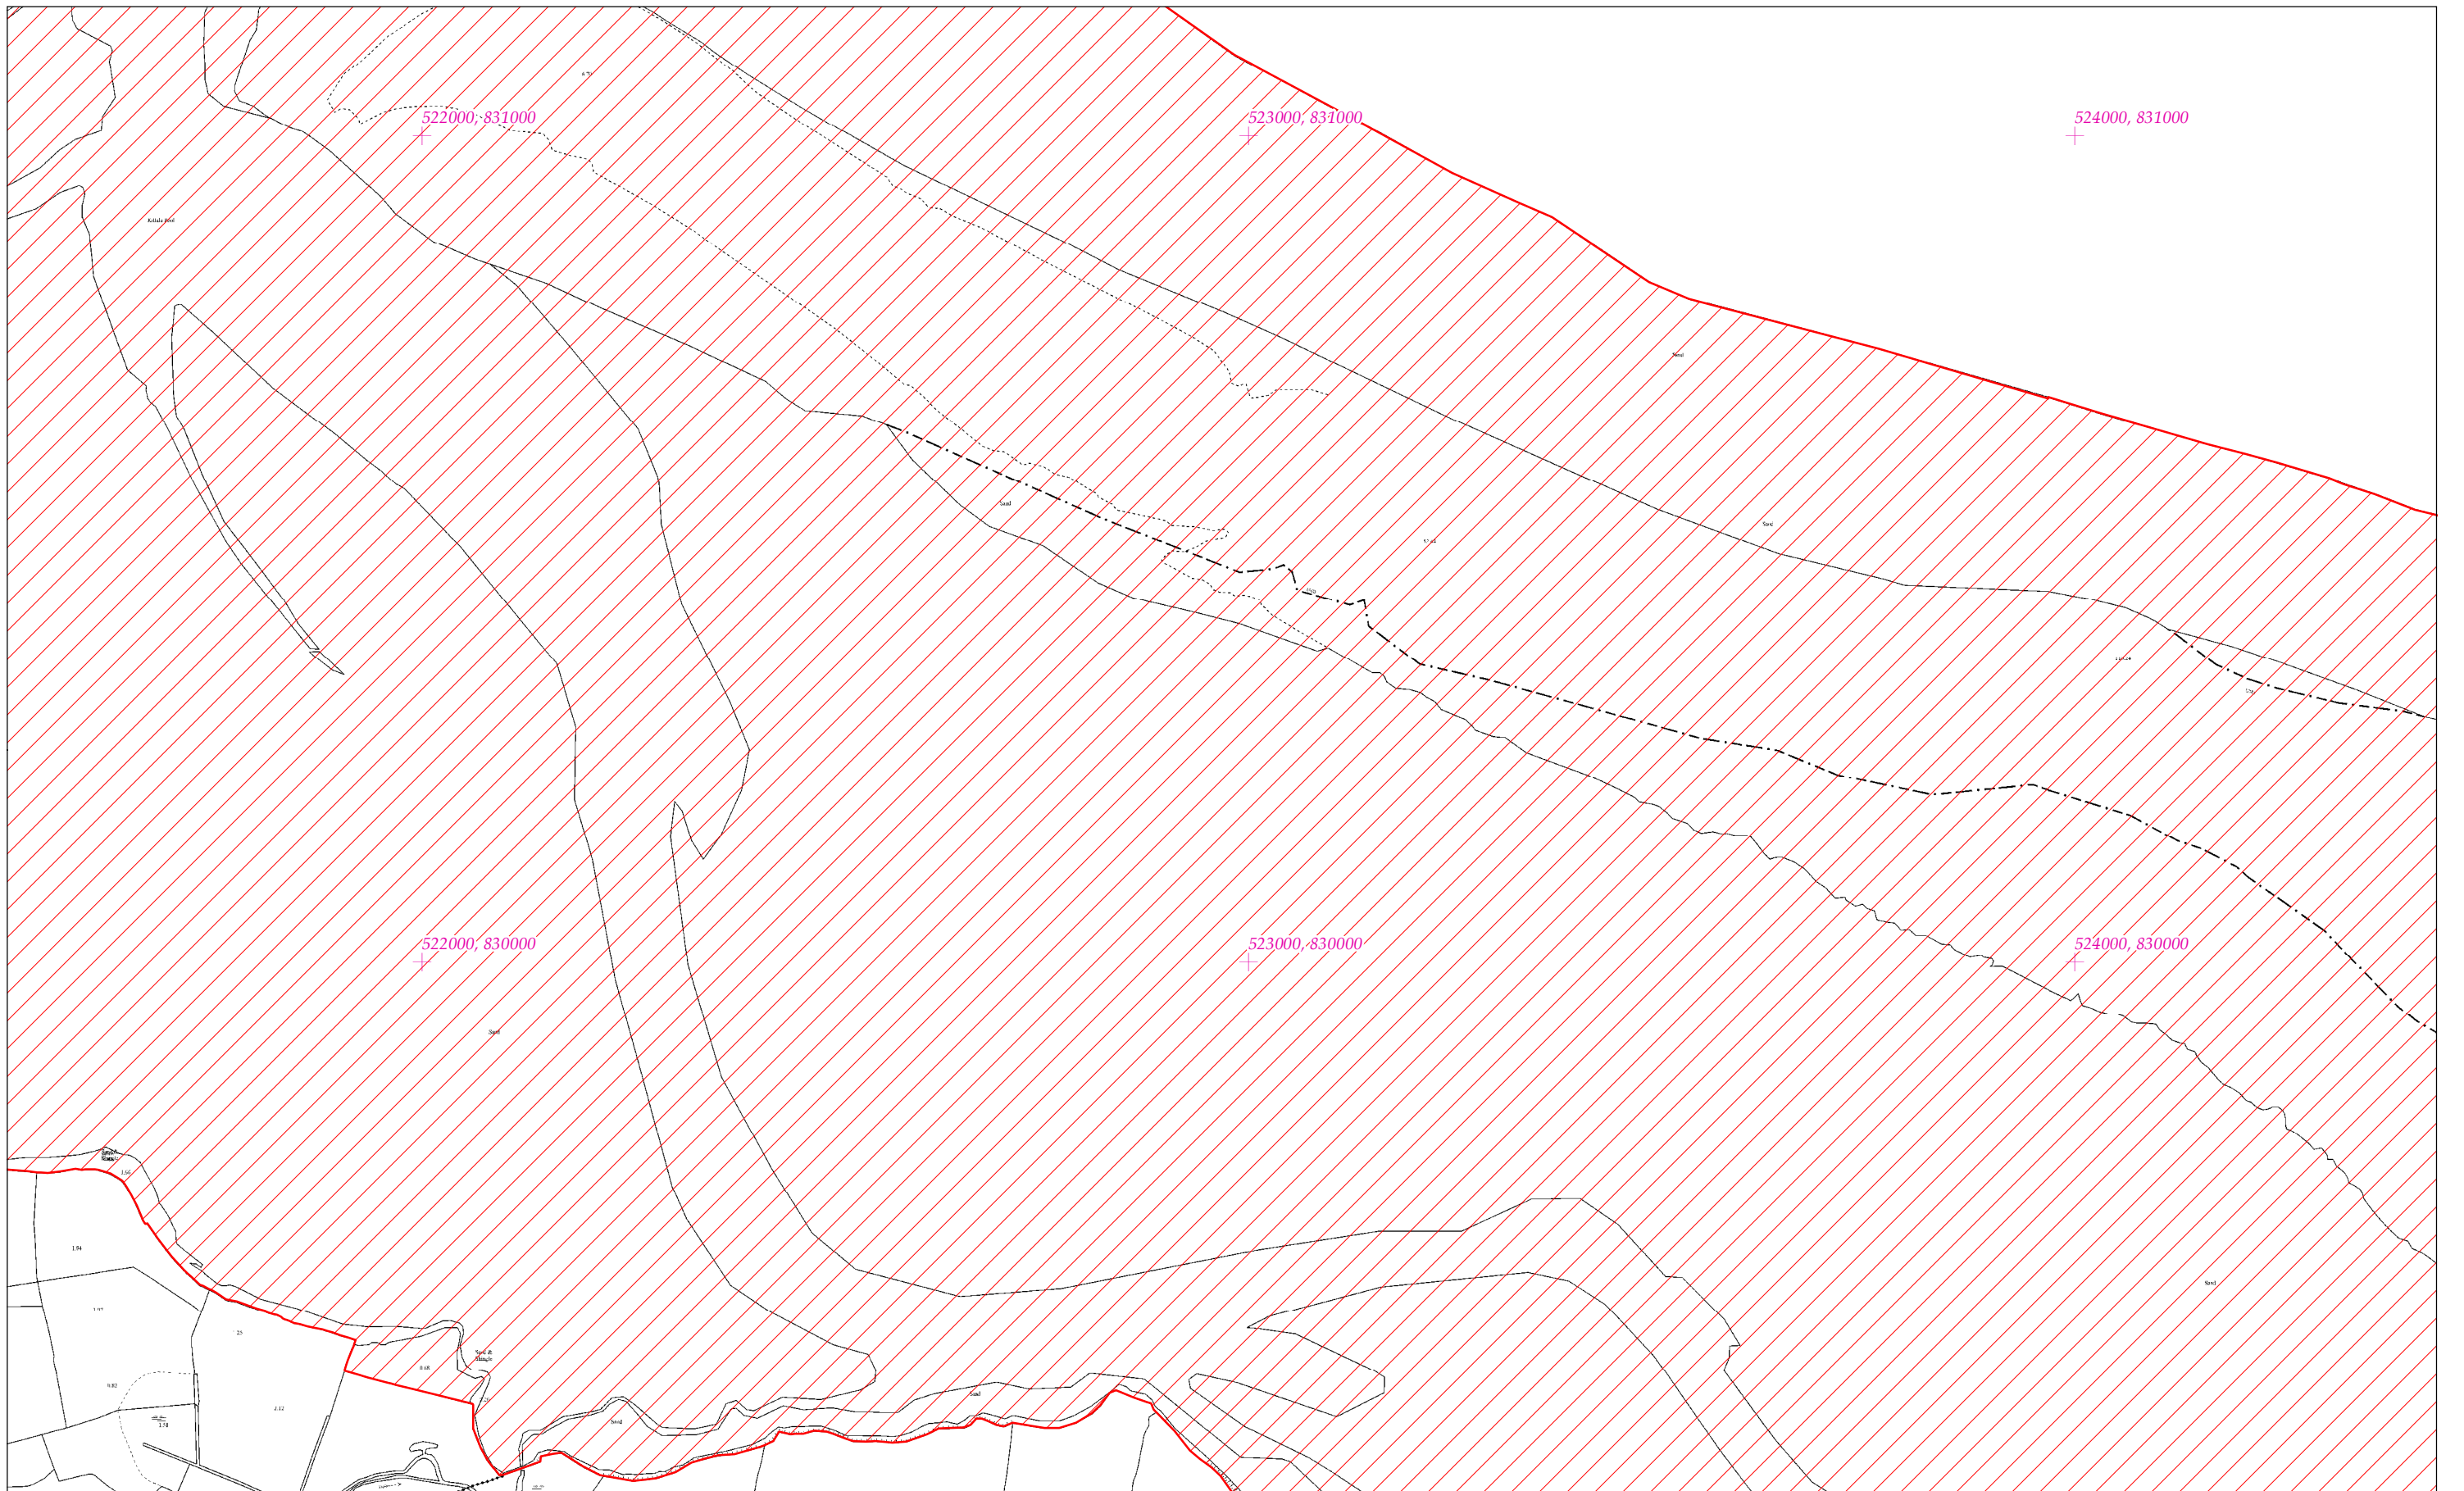

LCS Chuan Chill Ala/Inbhear na Muaidhe  
Killala Bay/Moy Estuary SAC

1:5000 O.S. TILE 1120a 7 of 26

0 0.5 km

Scála / Scale 1:7,500

SITE CODE  
000458

Leagan / Version: 3.03

Arna chló an / Printed on: 31/01/2020