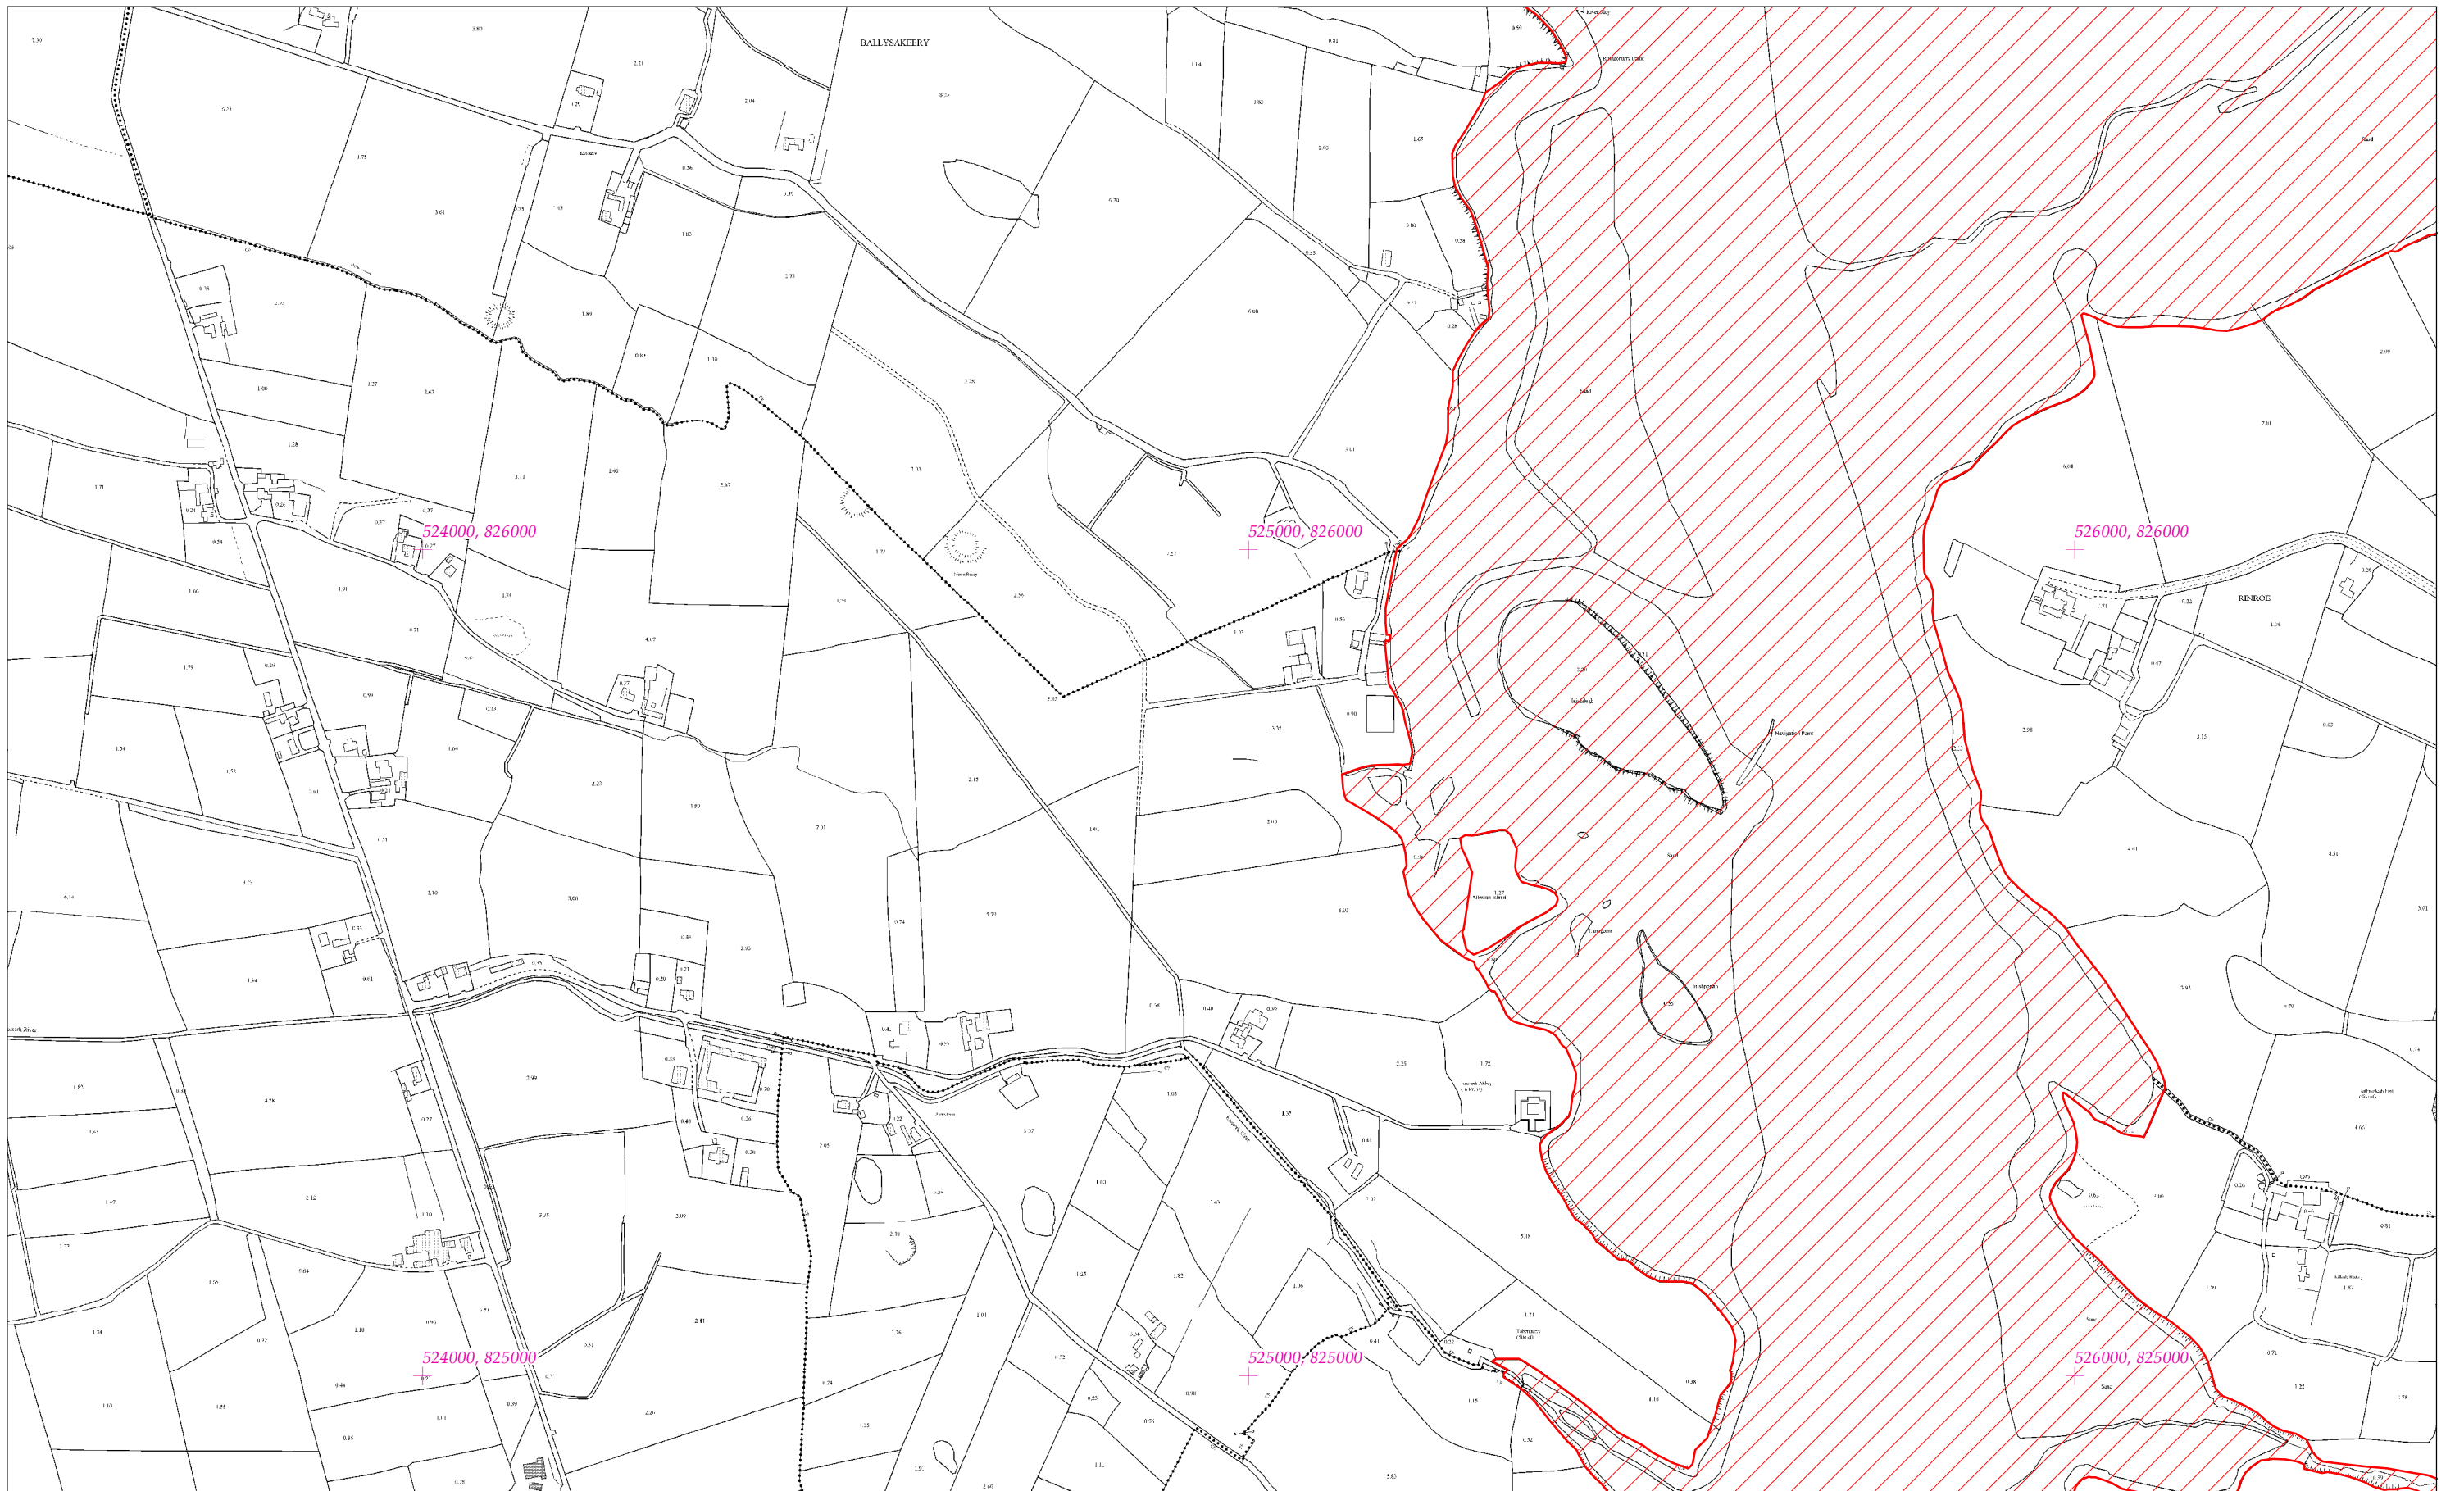

LCS Chuan Chill Ala/Inbhear na Muaidhe  
Killala Bay/Moy Estuary SAC

1:5000 O.S. TILE 1182b 18 of 26

Scála / Scale 1:7,500

SITE CODE  
000458

Leagan / Version: 3.03

Arna chló an / Printed on: 31/01/2020

Rialachán 4(1)(b) / Regulation 4(1)(b)