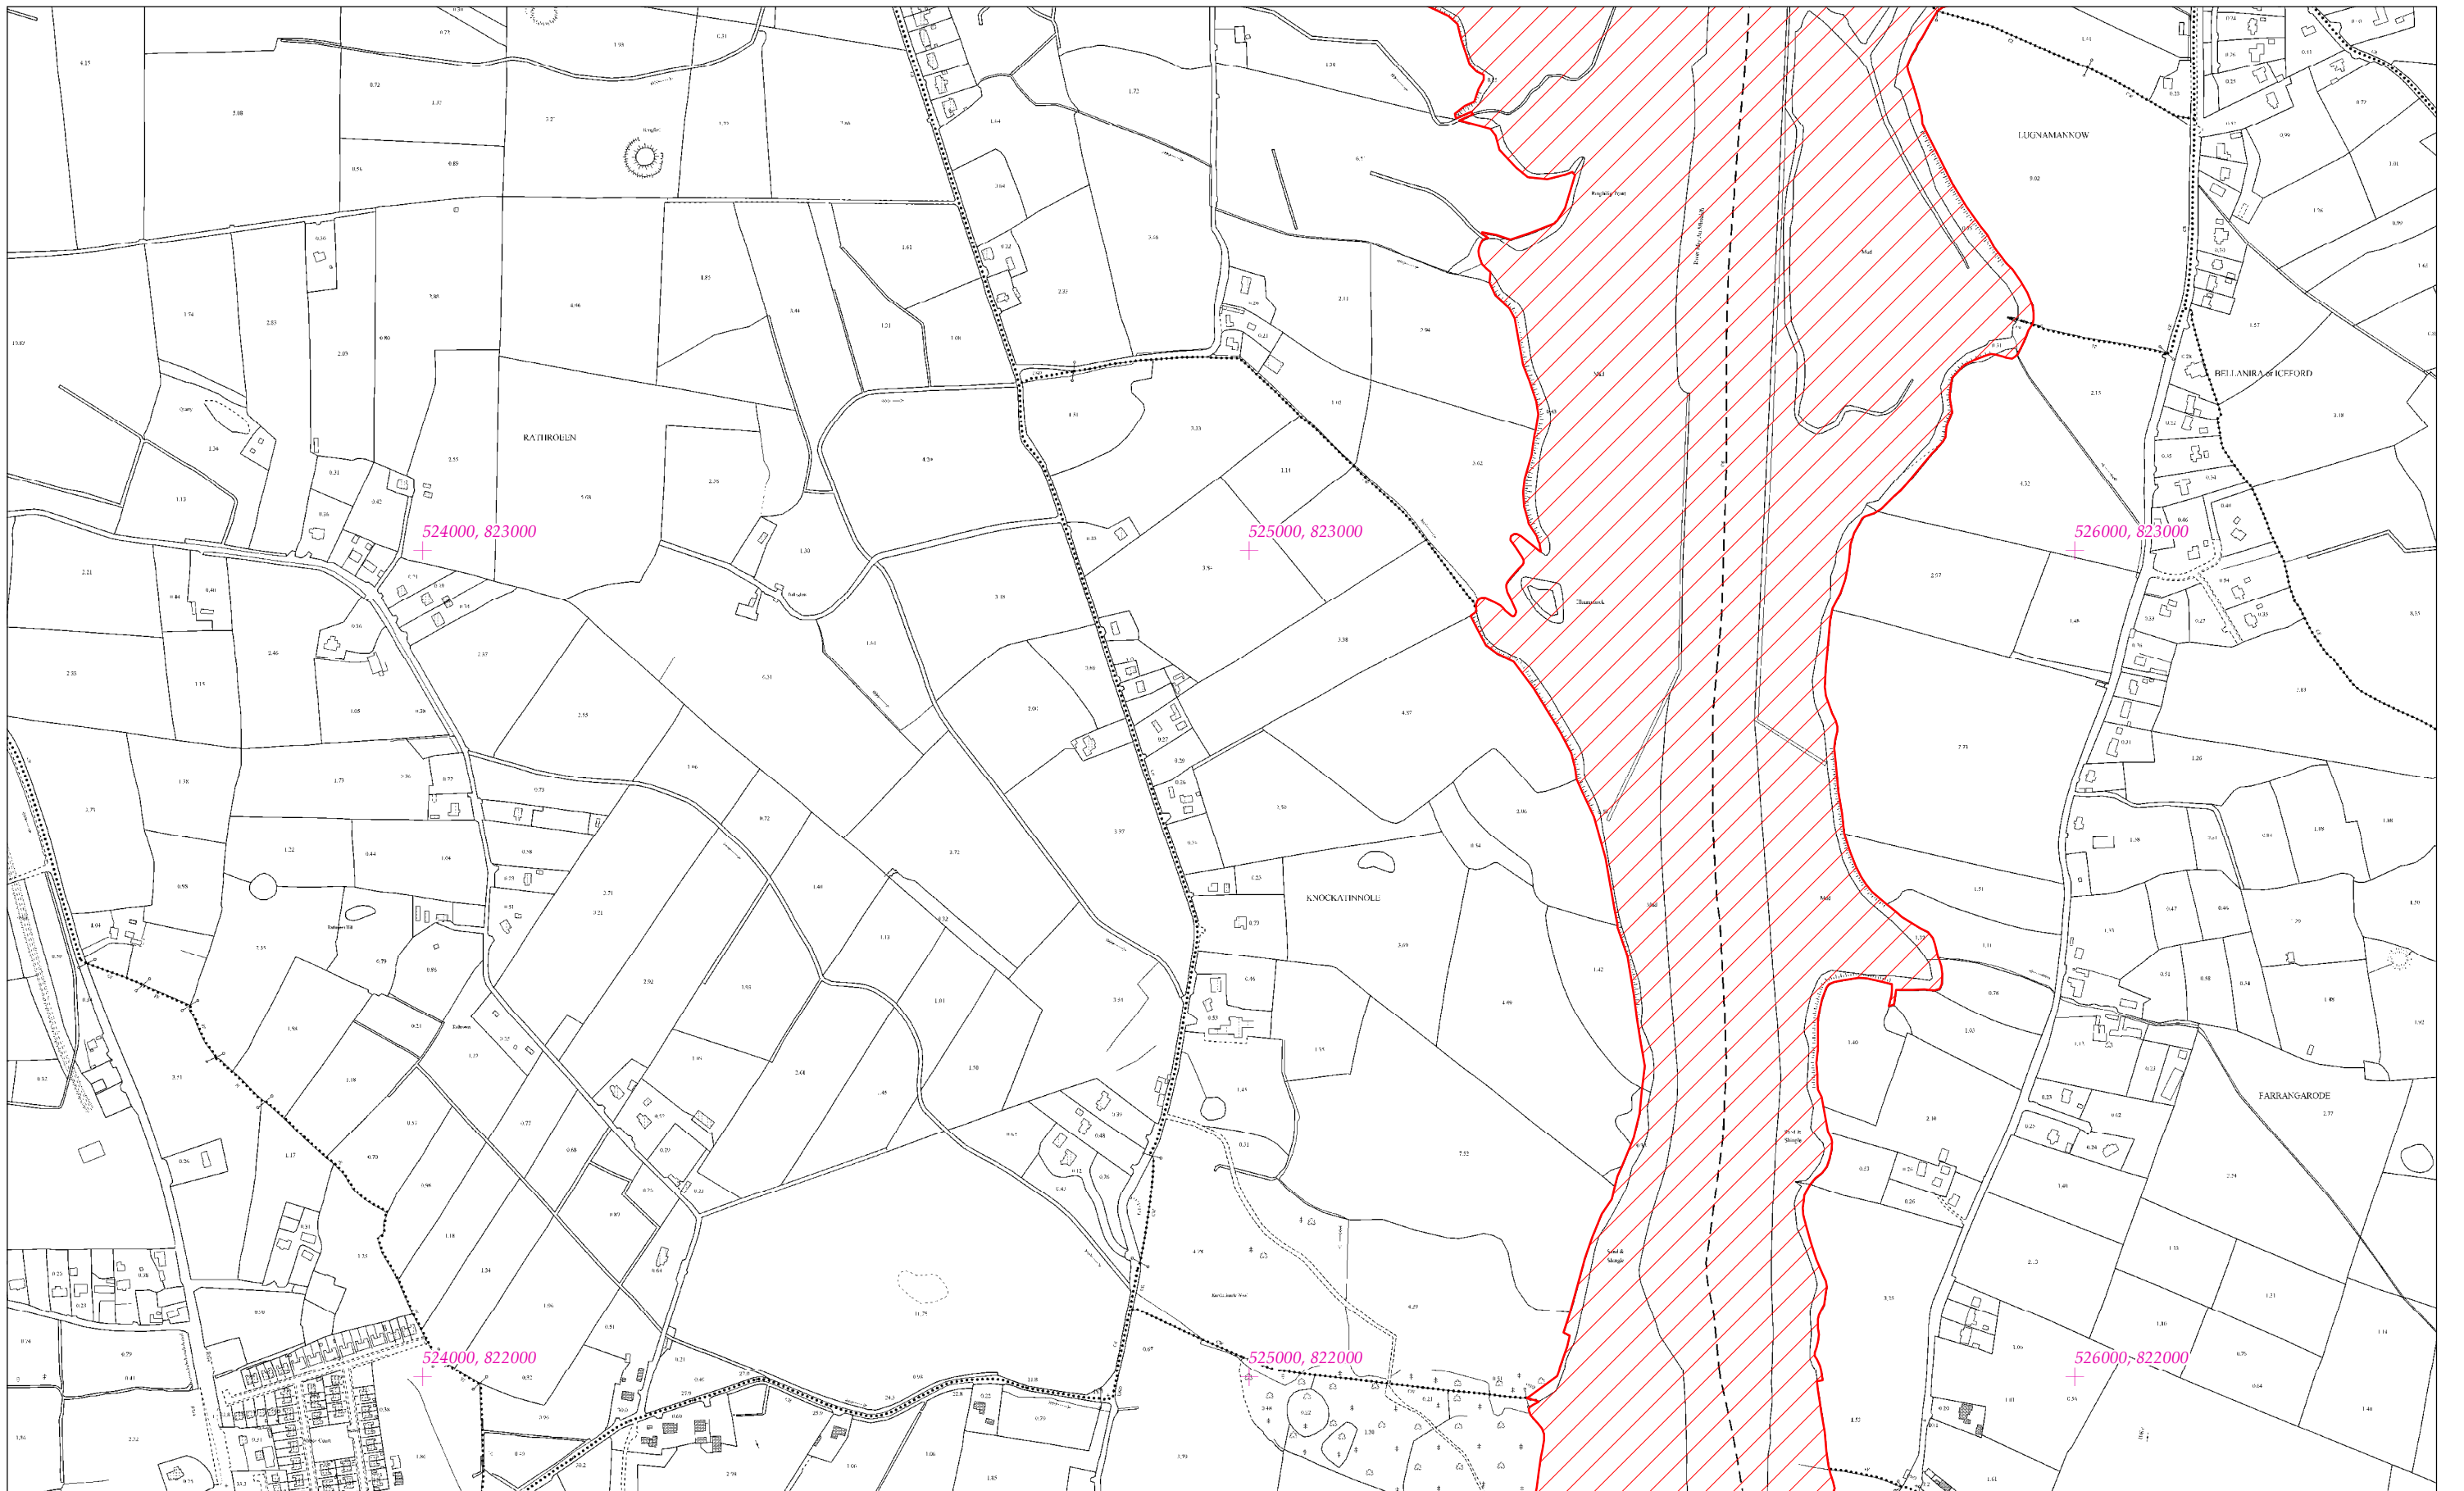

LCS Chuan Chill Ala/Inbhear na Muaidhe  
Killala Bay/Moy Estuary SAC

1:5000 O.S. TILE 1248b 22 of 26

0 0.5 km

Scála / Scale 1:7,500

SITE CODE  
000458

Leagan / Version: 3.03

Arna chló an / Printed on: 31/01/2020