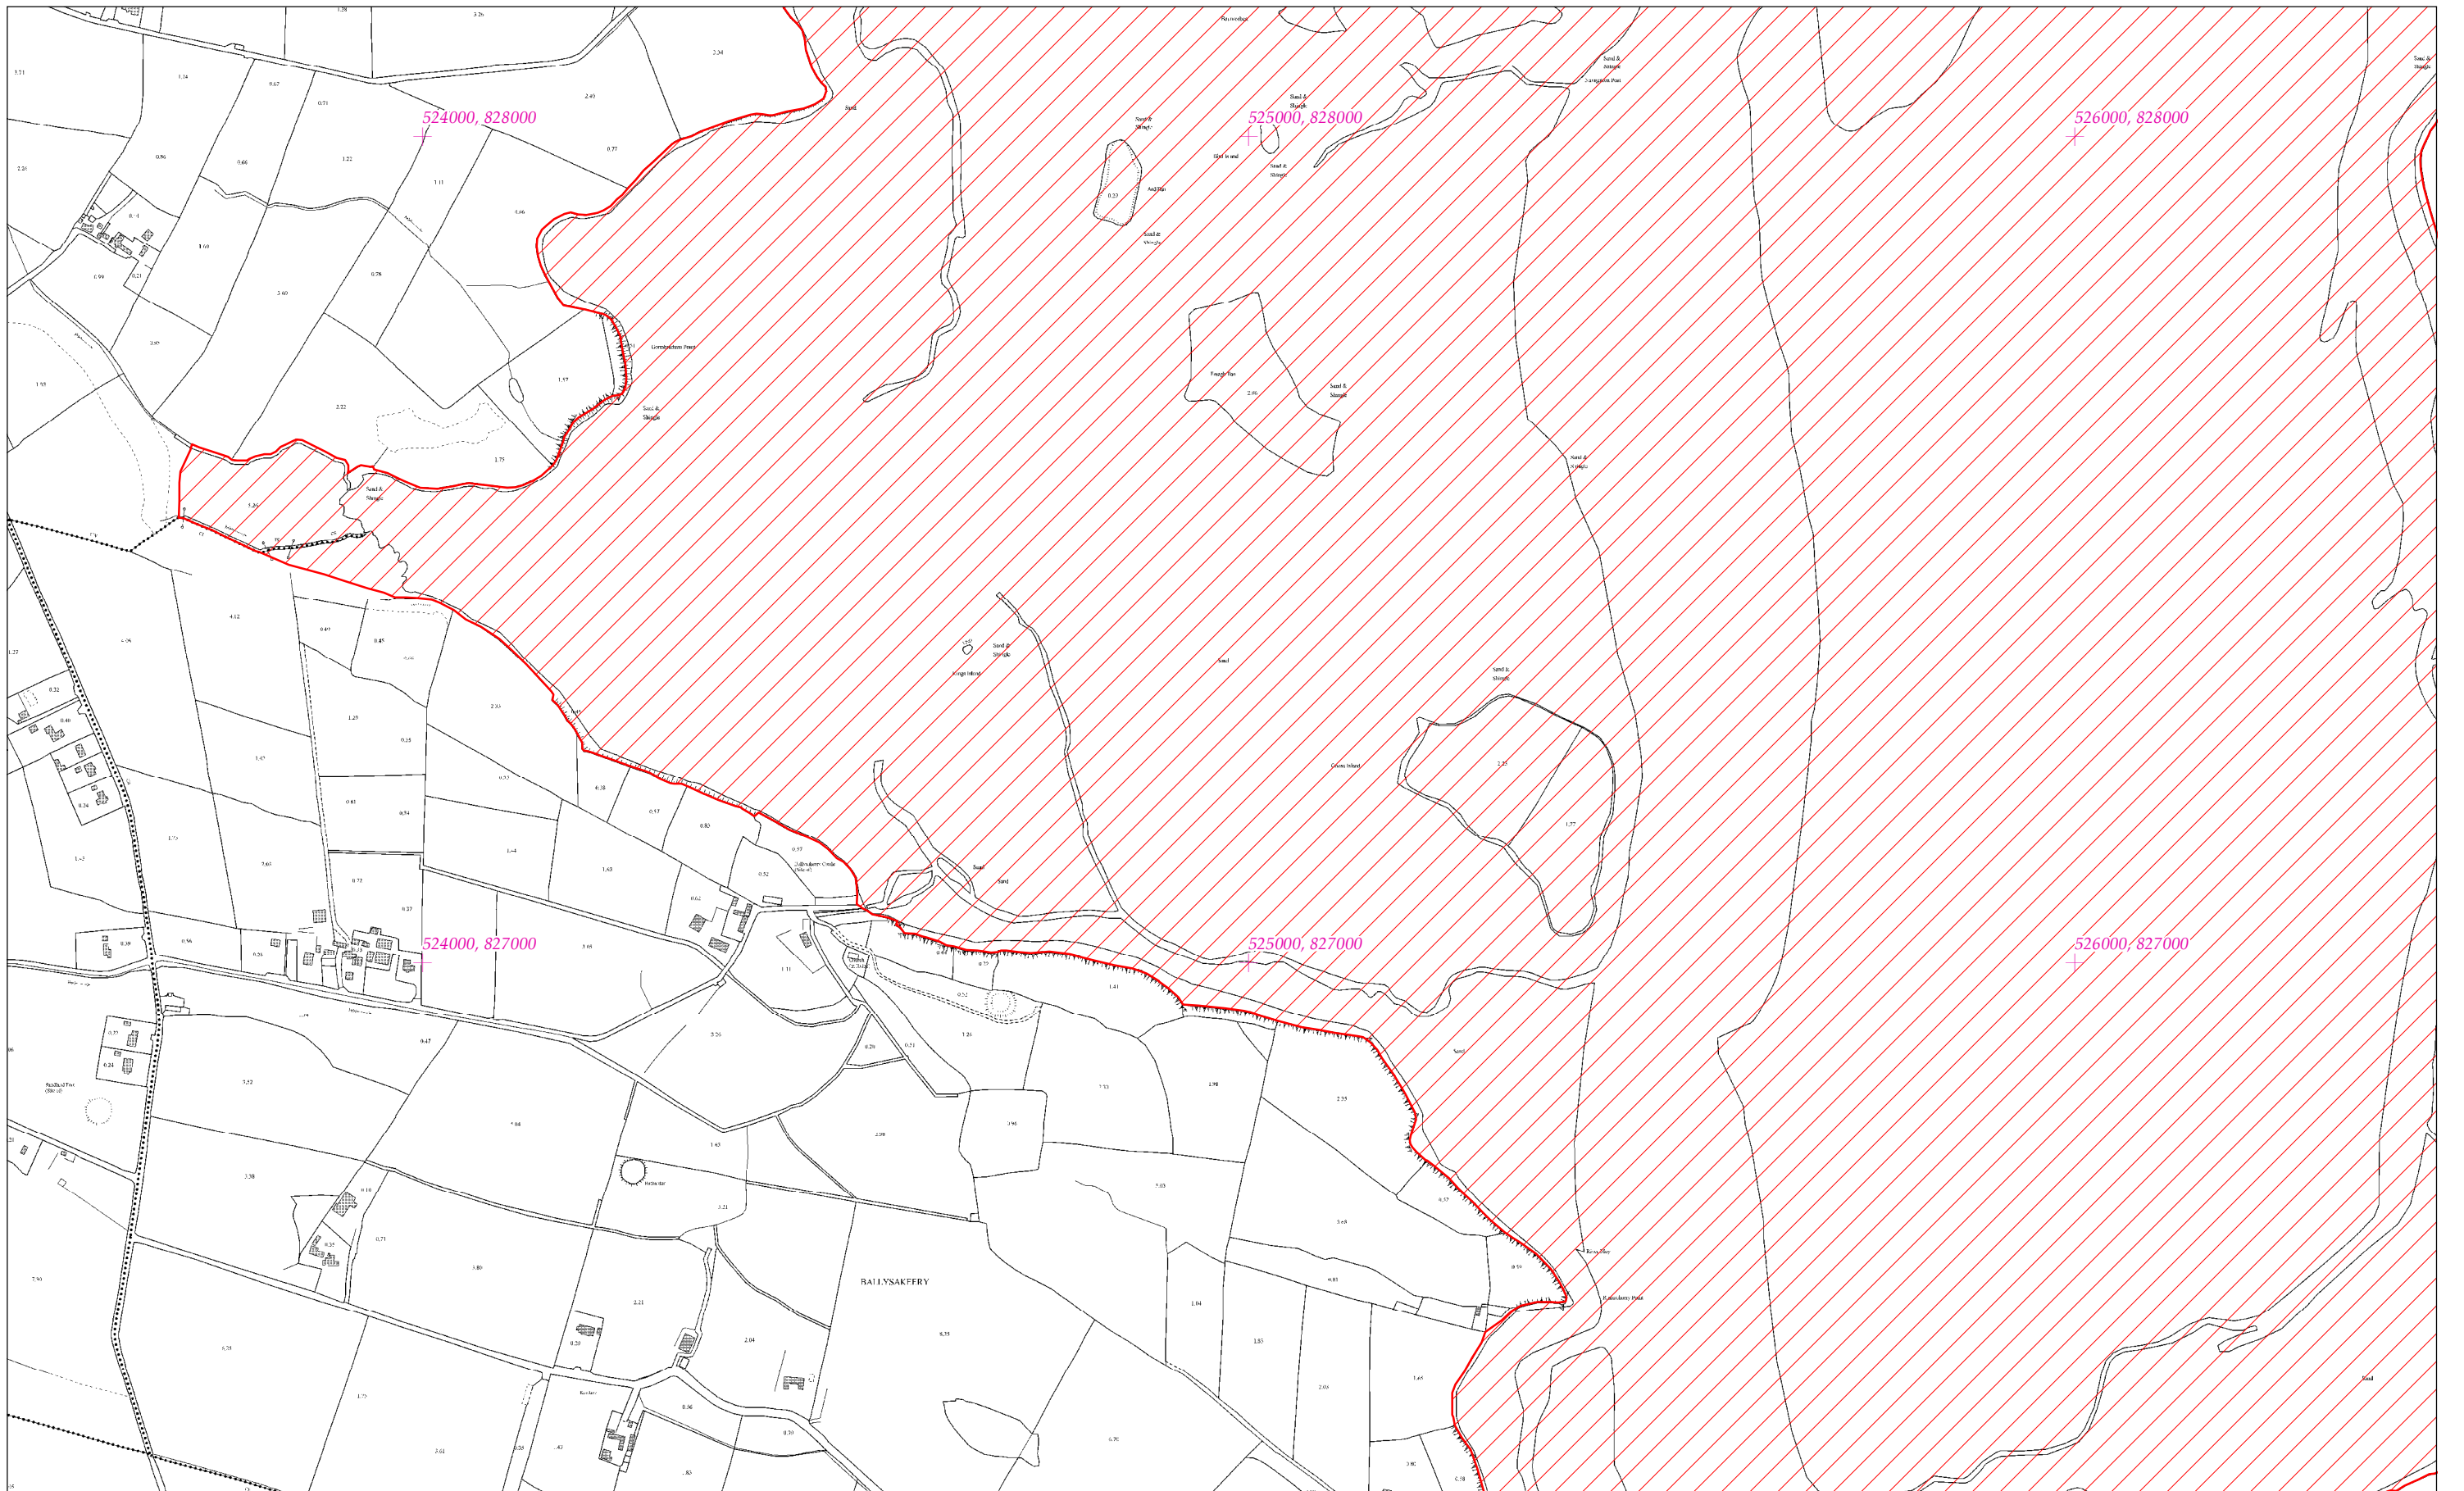

**LCS Chuan Chill Ala/Inbhear na Muaidhe  
Killala Bay/Moy Estuary SAC**

1:5000 O.S. TILE 1181b 16 of 26

Scála / Scale 1:7,500

**SITE CODE  
000458**

Leagan / Version: 3.03

Arna chlóa an / Printed on: 31/01/2020