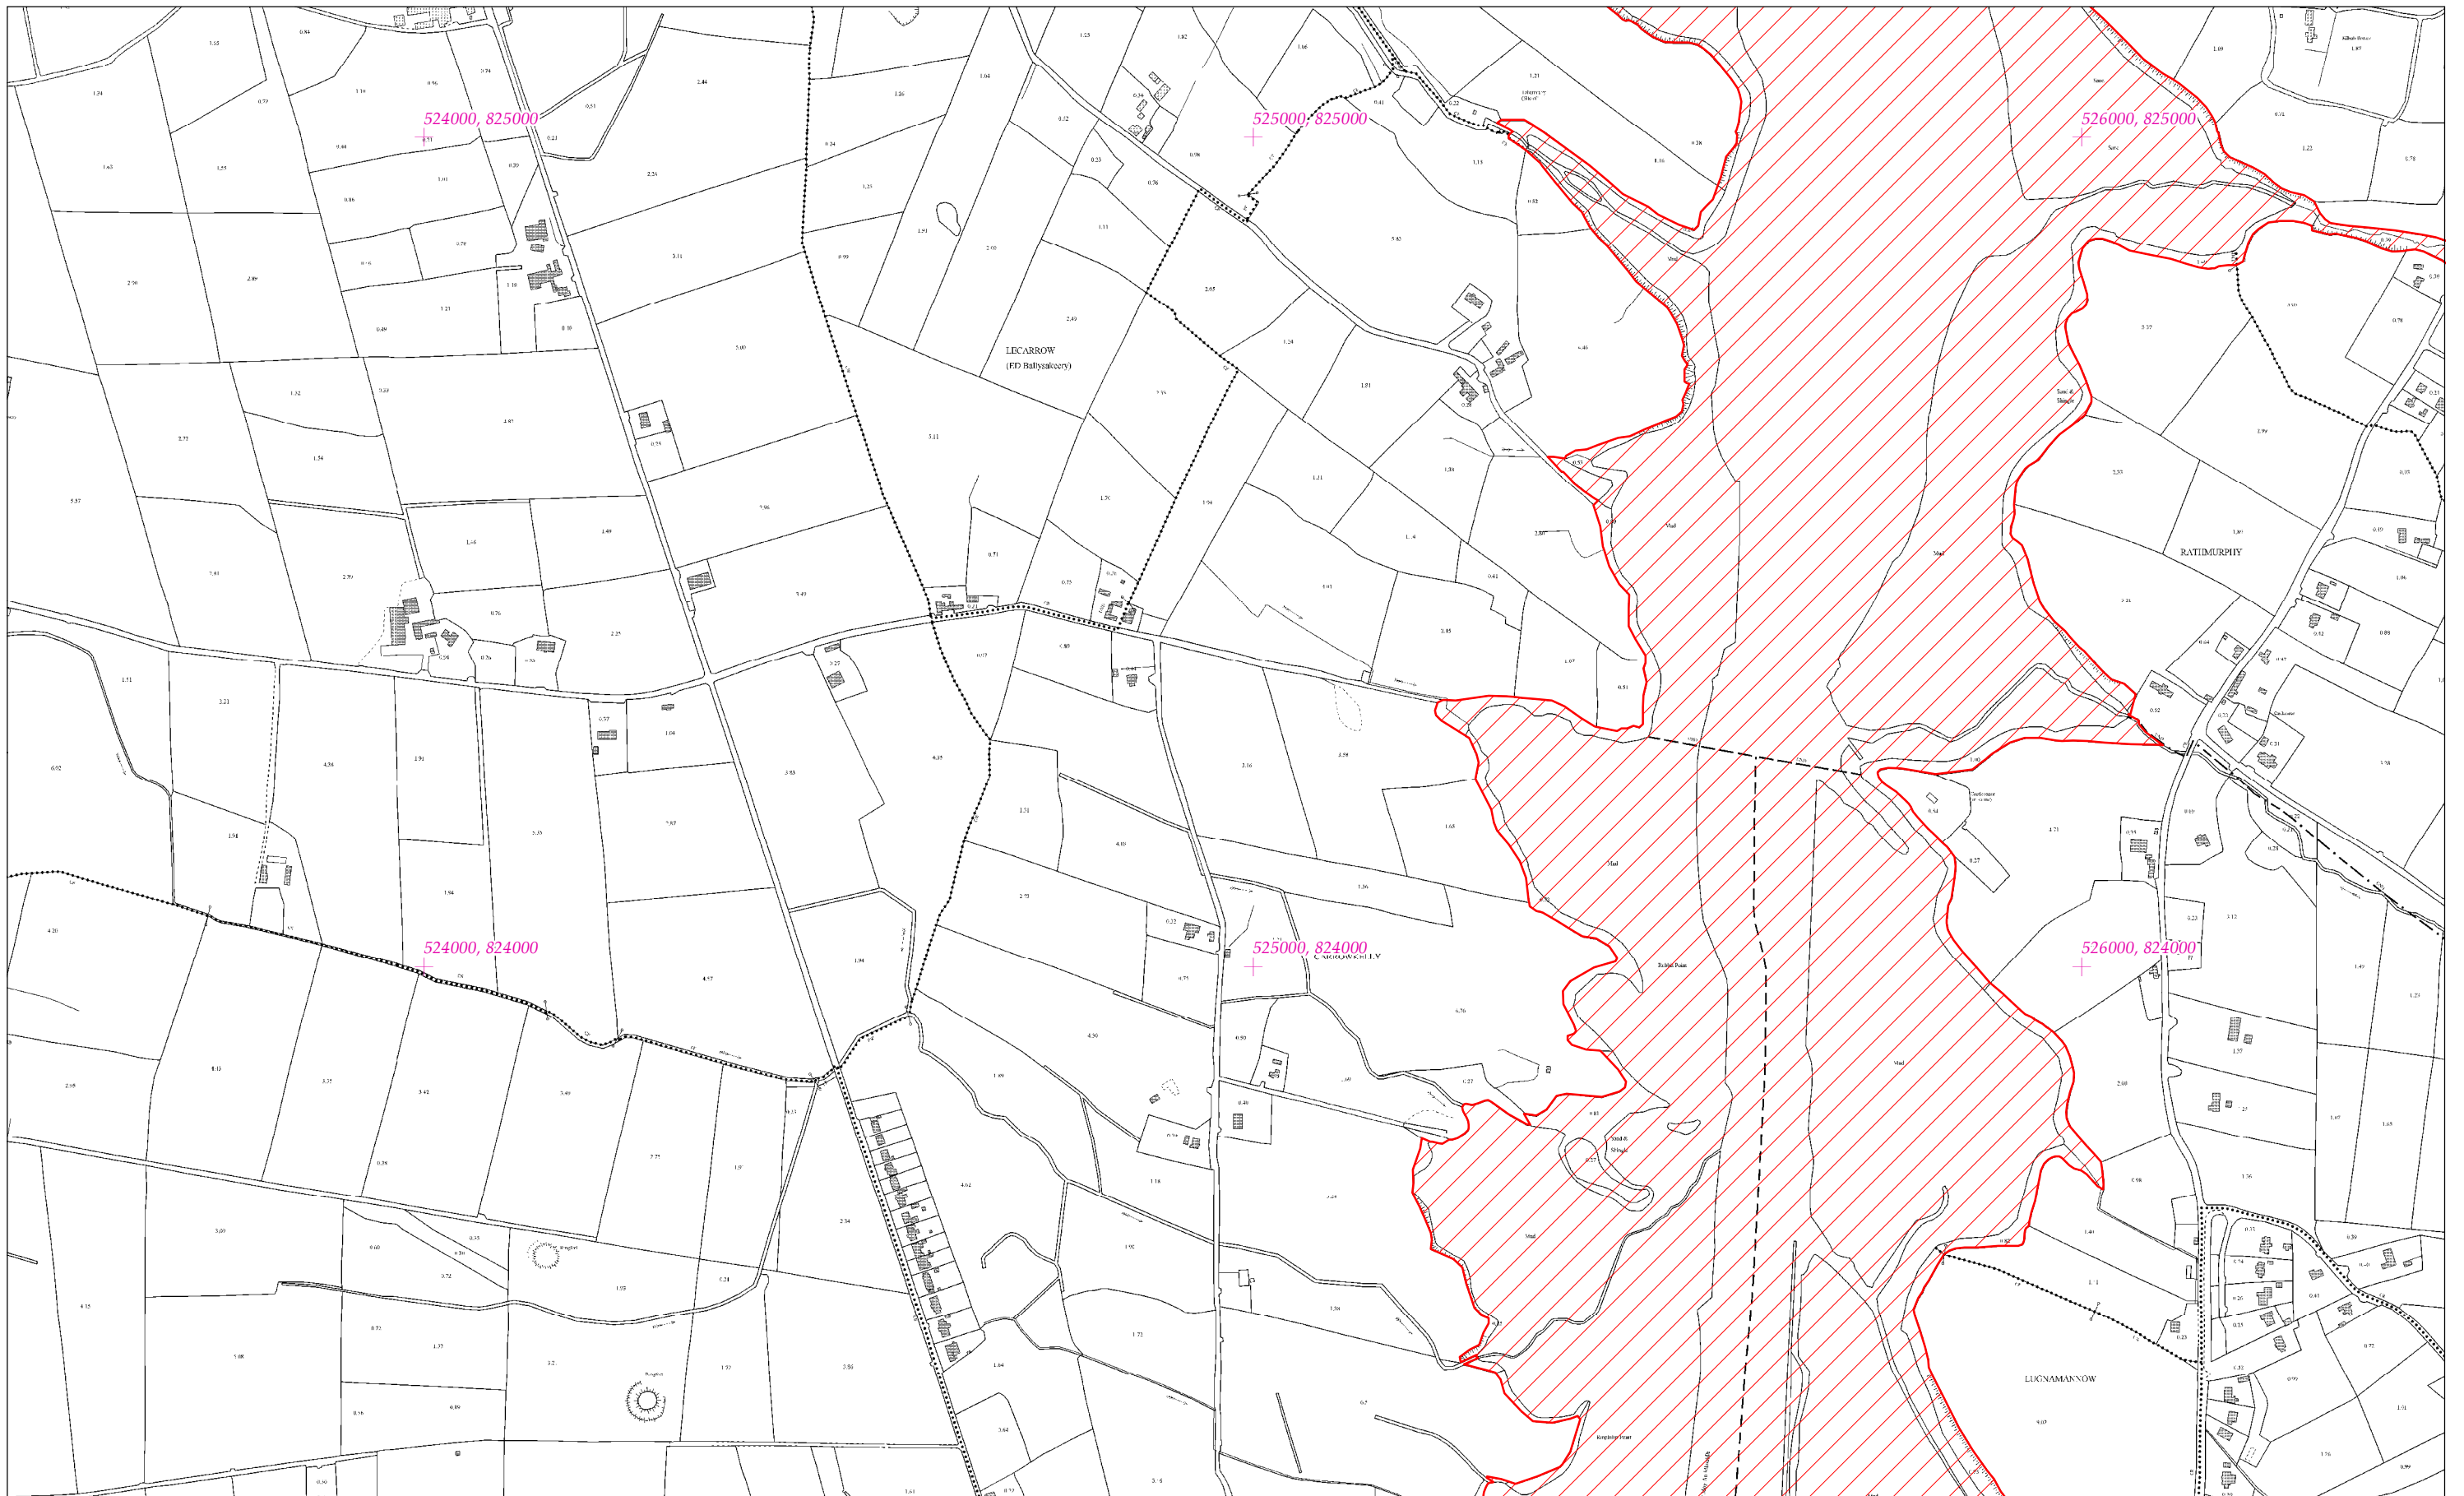

LCS Chuan Chill Ala/Inbhear na Muaidhe  
Killala Bay/Moy Estuary SAC  
1:5000 O.S. TILE 1182d 20 of 26

Scála / Scale 1:7,500

SITE CODE  
000458

Leagan / Version: 3.03

Arna chló an / Printed on: 31/01/2020