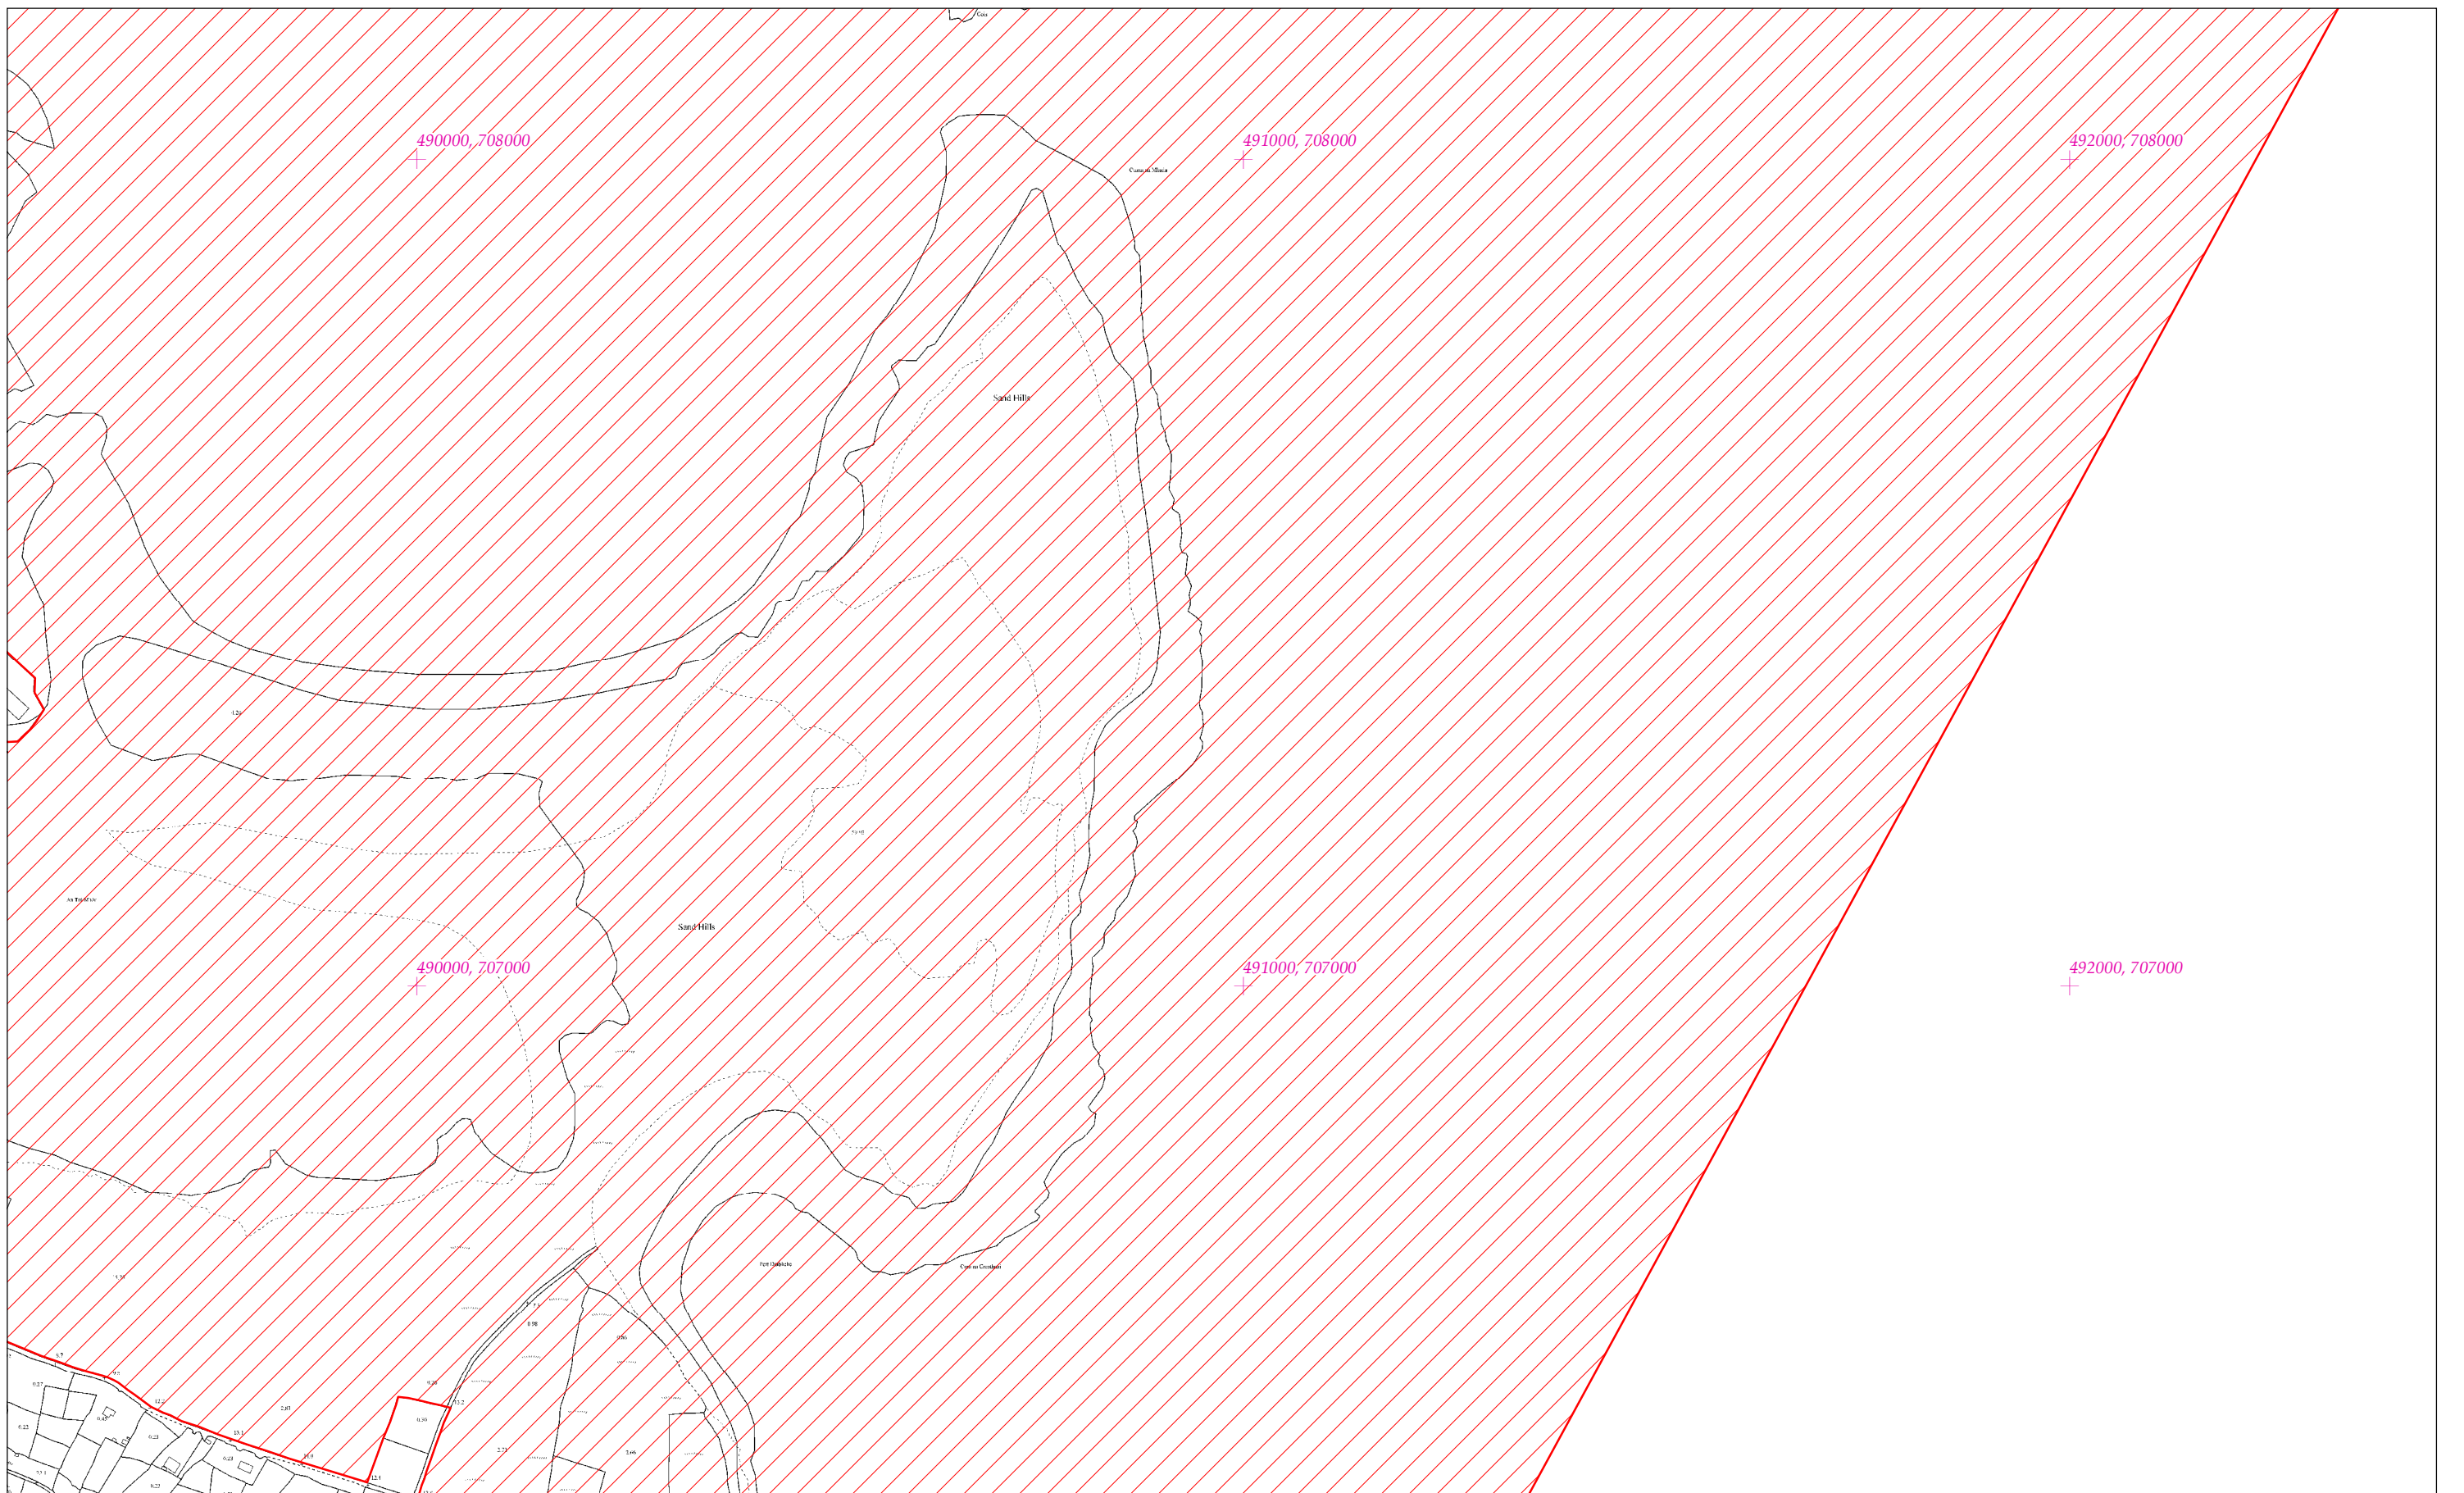

LCS Árann  
Inishmore Island SAC  
1:5000 O.S. TILE 3734a 48 of 72

Scála / Scale 1:7,500

SITE CODE  
000213

Leagan / Version: 3.03

Arna chló an / Printed on: 26/03/2019

Rialachán 4(1)(b) / Regulation 4(1)(b)