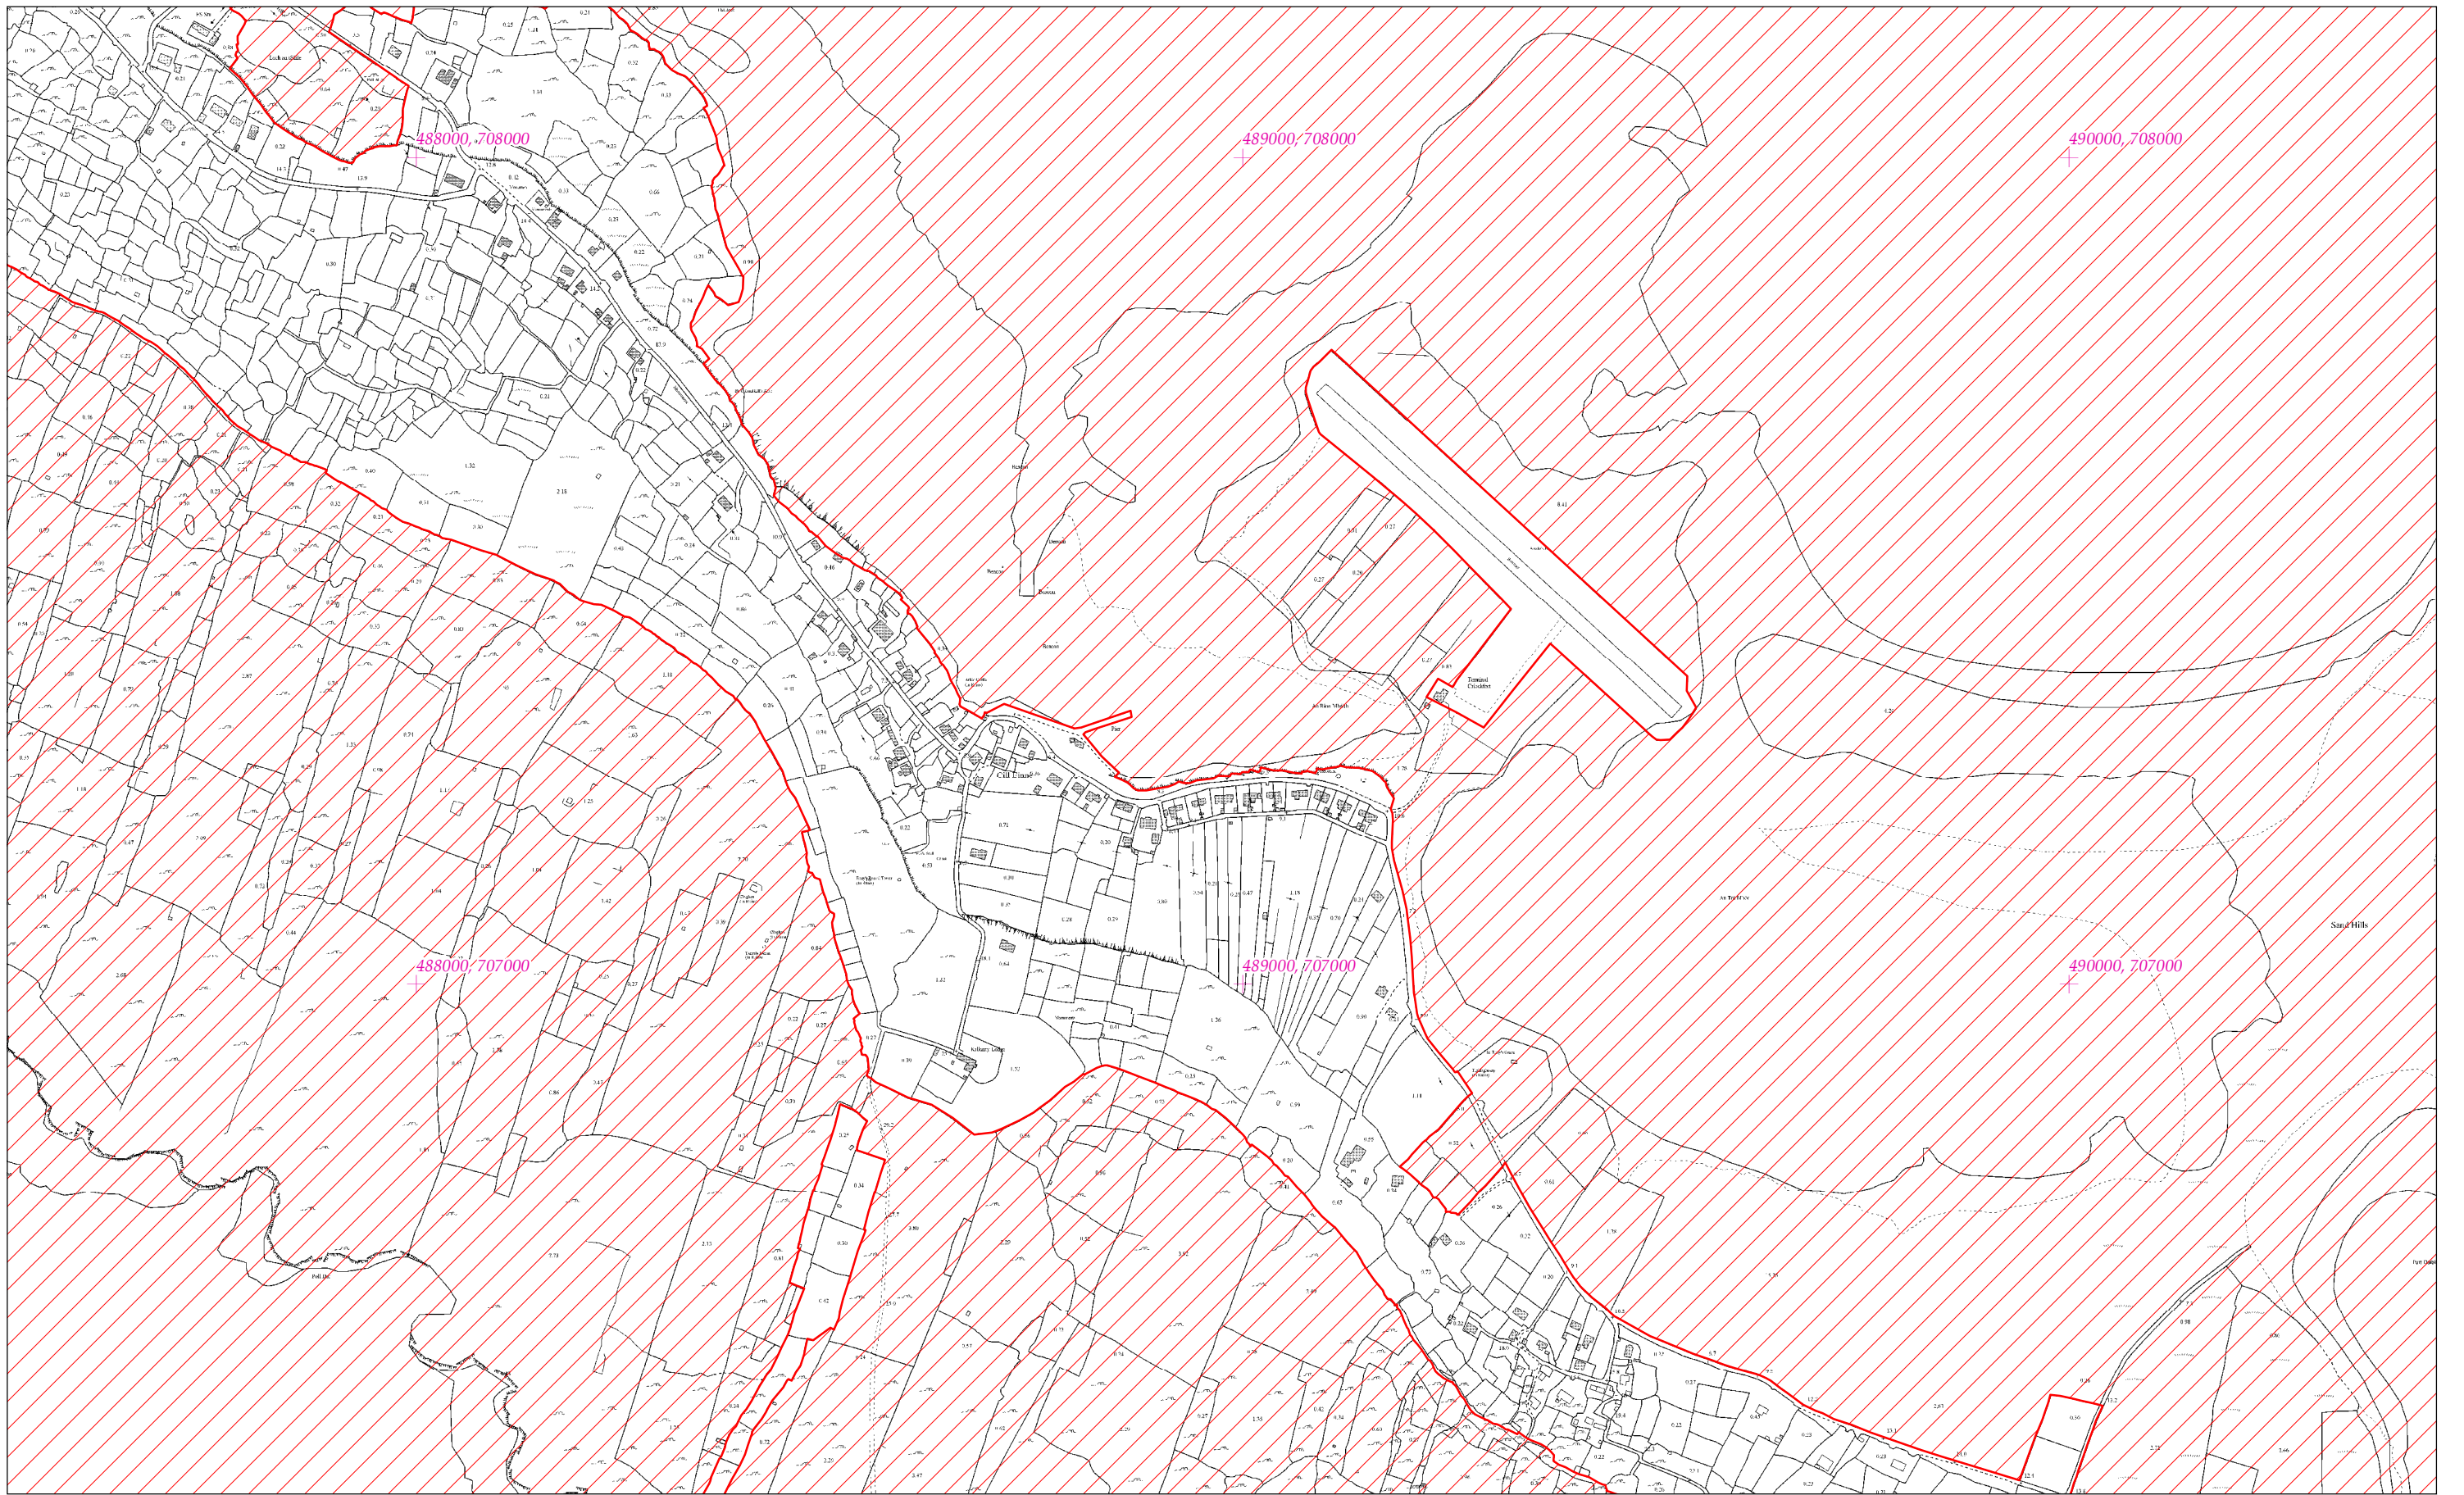

LCS Árann  
Inishmore Island SAC  
1:5000 O.S. TILE 3733d 47 of 72

Scála / Scale 1:7,500

SITE CODE  
000213

Leagan / Version: 3.03

Arna chló an / Printed on: 26/03/2019

Rialachán 4(1)(b) / Regulation 4(1)(b)