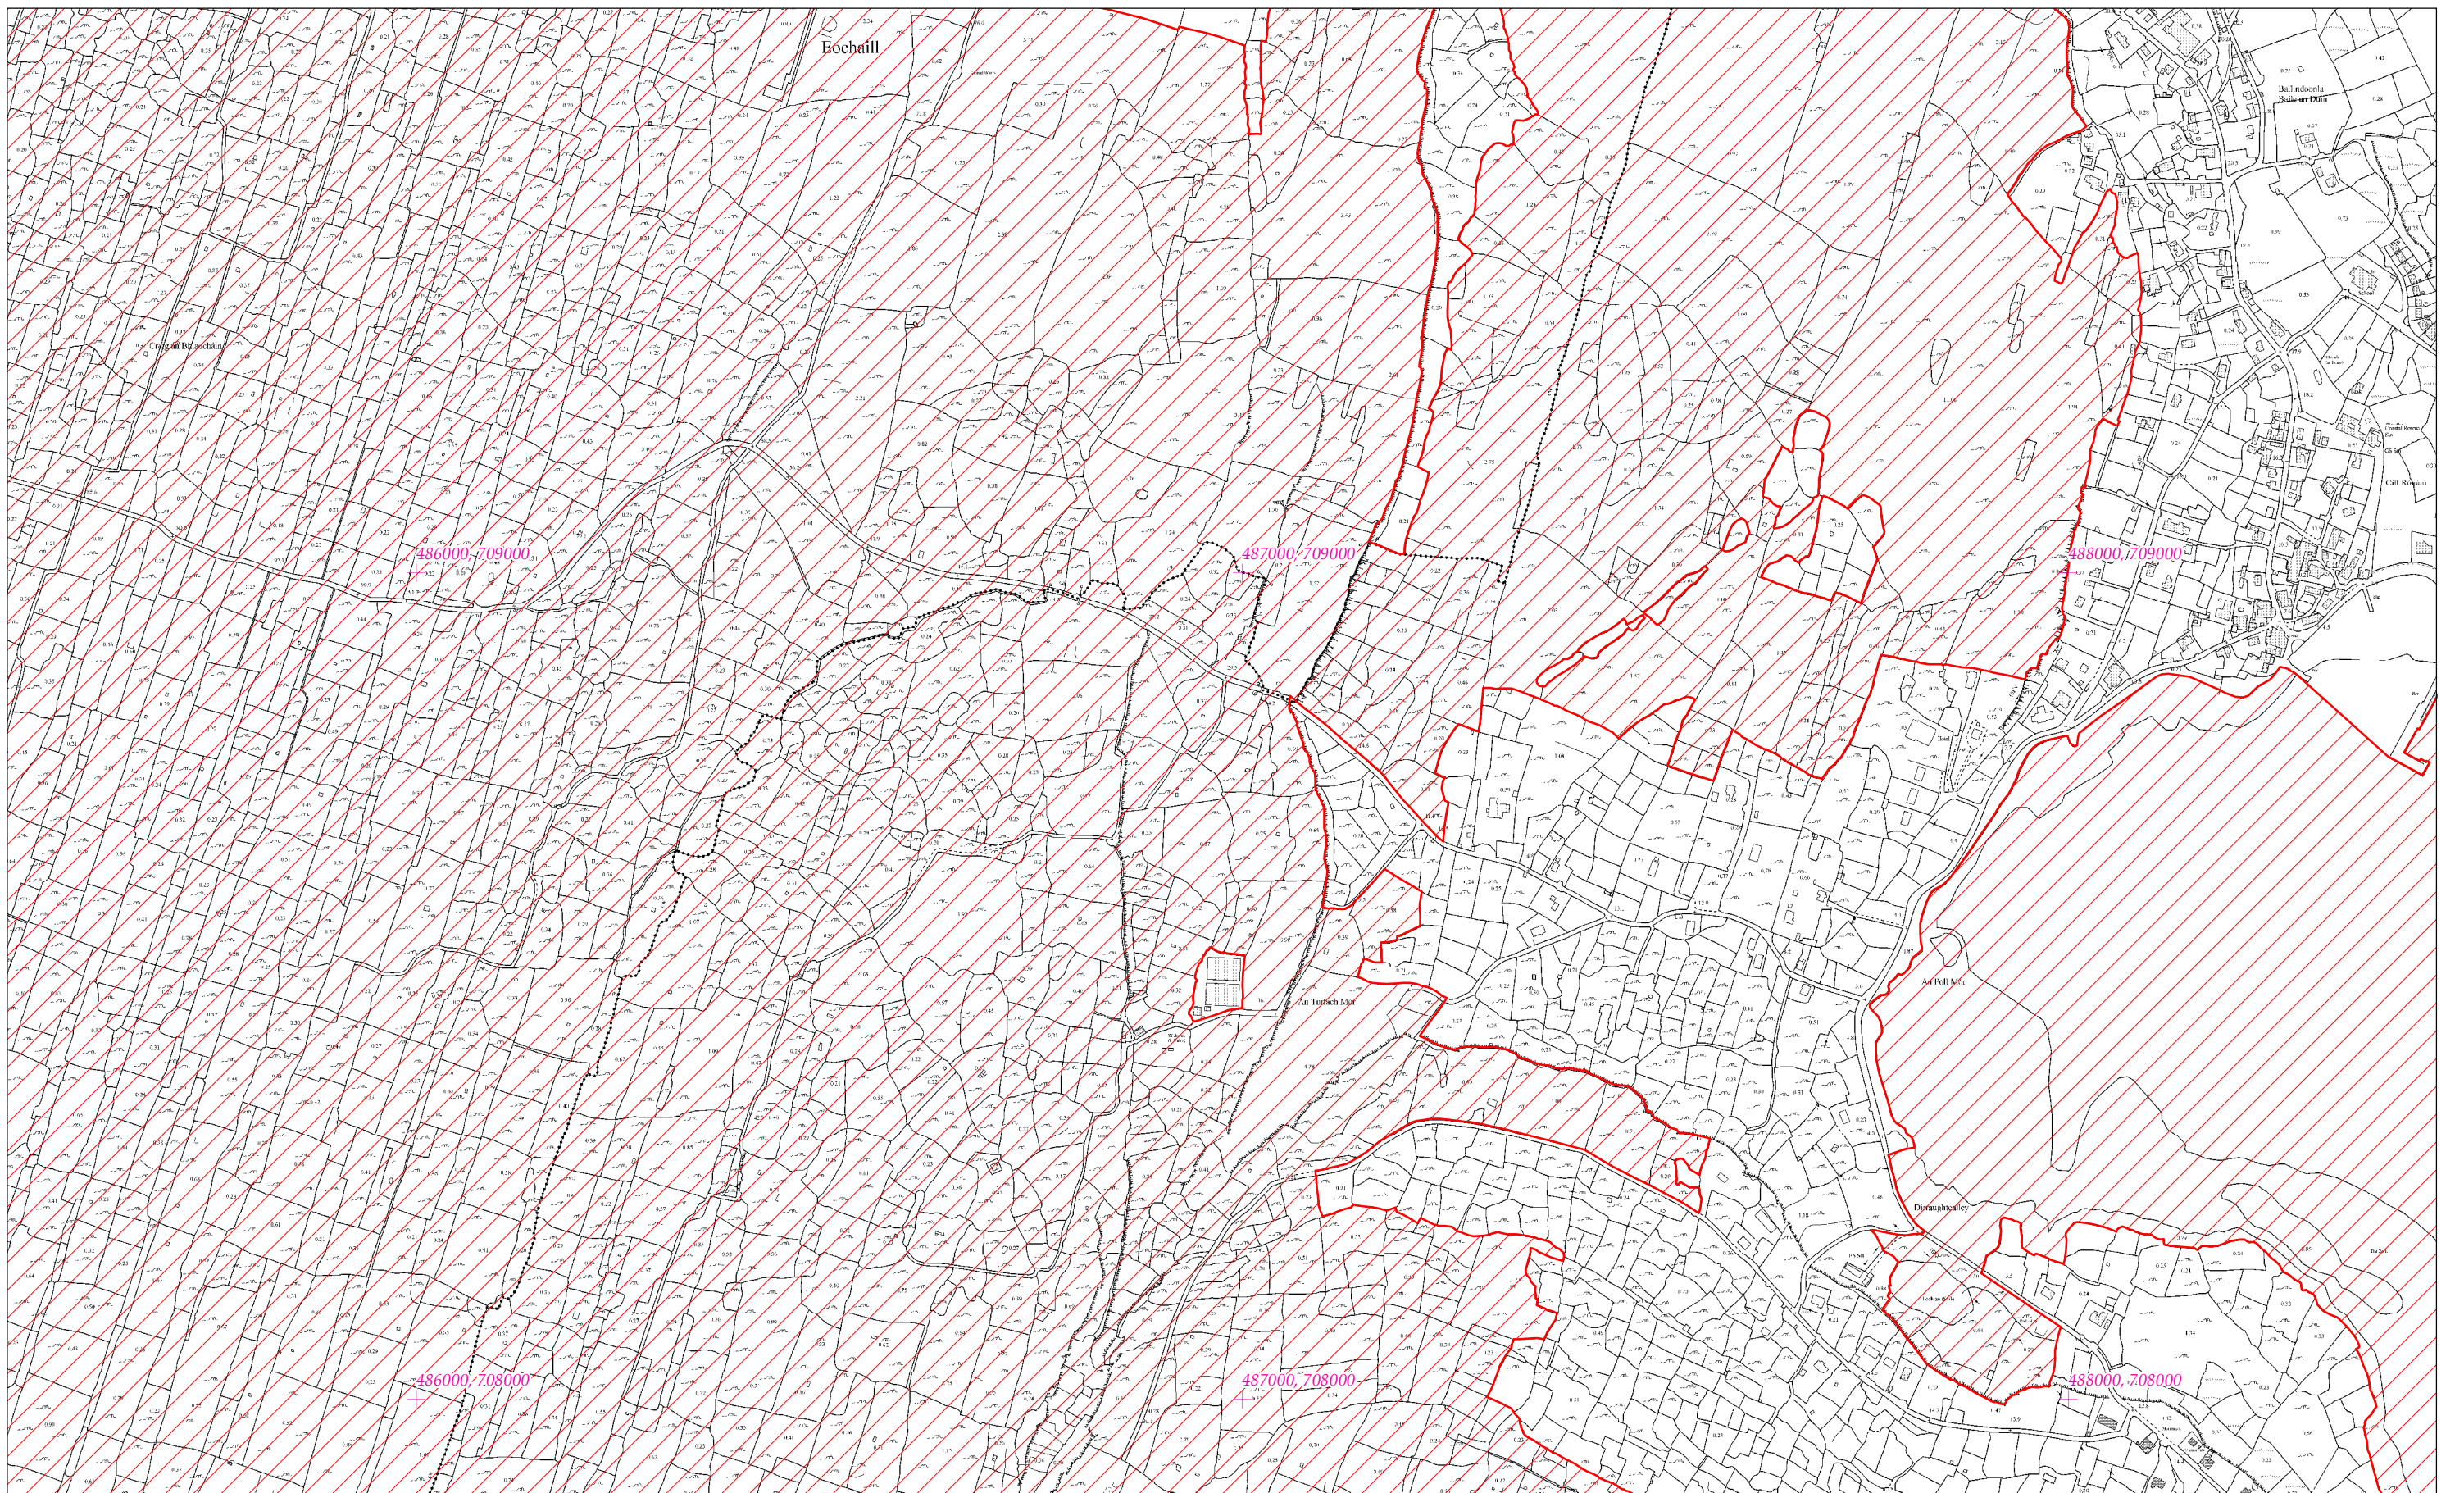

LCS Árann  
Inishmore Island SAC  
1:5000 O.S. TILE 3676c 30 of 72

Scála / Scale 1:7,500

SITE CODE  
000213

Leagan / Version: 3.03

Arna chló an / Printed on: 26/03/2019

Rialachán 4(1)(b) / Regulation 4(1)(b)